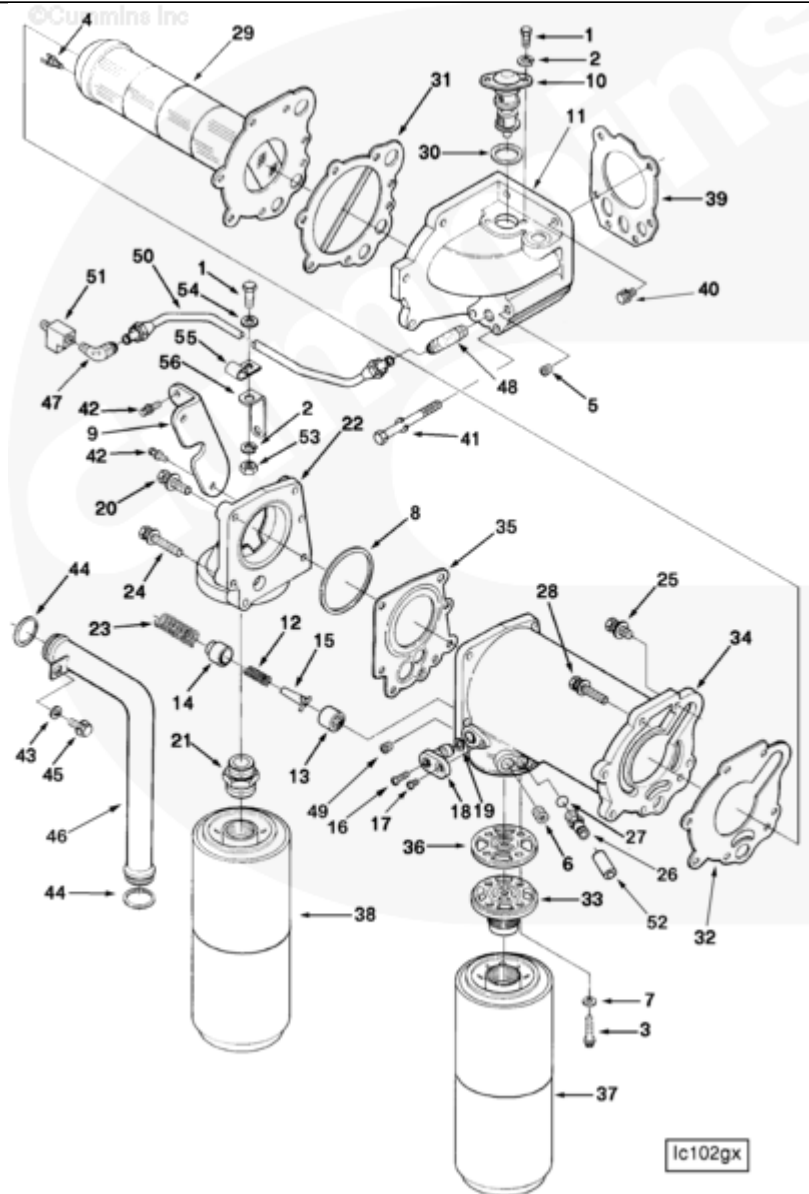

Parts Catalog - Option Detail

Electronic Parts Catalog - Option Detail				
Option	Group	Graphic	Film Card	Date
LF1089	07.05	lc102gx	F	15-JAN-96
Engines	NH/NT 855, NT495, NT743, NTA855 N106