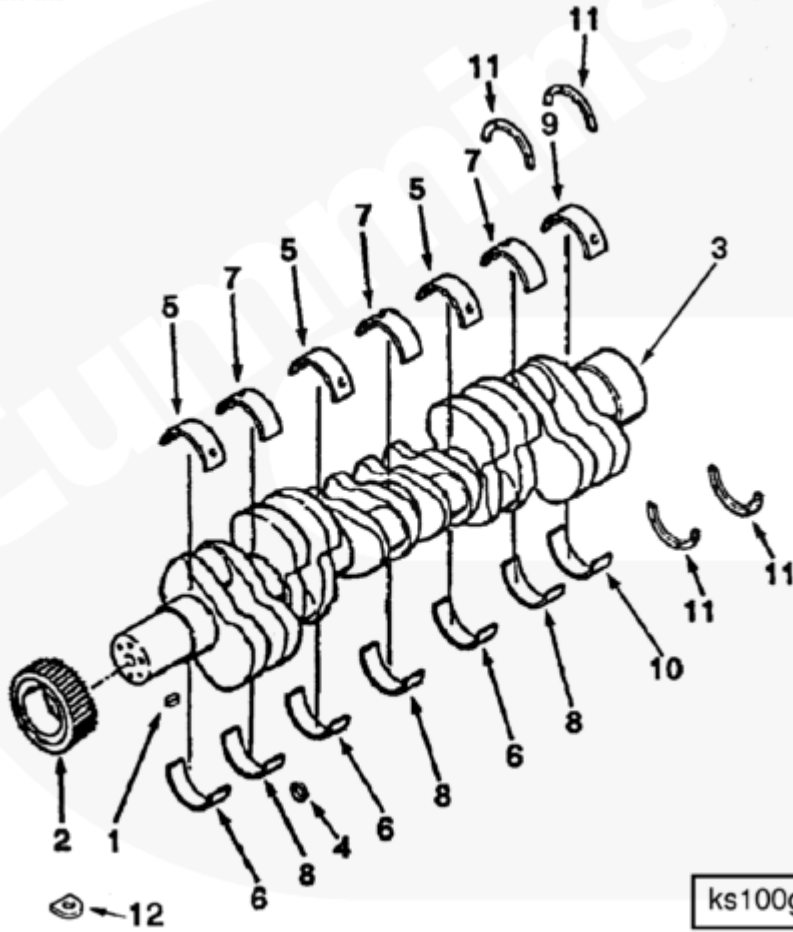

Parts Catalog - Option Detail

Electronic Parts Catalog - Option Detail				
Option	Group	Graphic	Film Card	Date
BP1224	01.02	ks100gj	F	15-DEC-92
Engines	NH/NT 855, NT495, NT743, NTA855 N106			

©Cummins Inc

[SMALL](#) | [MEDIUM](#) | [LARGE](#)

Cart	Ref No	Part Number	Part Description	Required	Remarks
View My Cart					
		BP1224	Crankshaft And Main Bearings		
					Crankshaft
<input type="checkbox"/>	1	210179	Rectangular Key	1	

<input type="checkbox"/>	2	3014614	Crankshaft Gear	1	
<input type="checkbox"/>	3	3608833	Engine Crankshaft	1	
<input type="checkbox"/>	4	3037045	Ring Dowel	7	
<input type="checkbox"/>		3801260	Main Bearing-Standard Set	1	Standard
<input type="checkbox"/>	5	3019174	Main Bearing	3	Upper 1, 3 and 5
<input type="checkbox"/>	6	3019180	Main Bearing	3	Lower 1, 3 and 5
<input type="checkbox"/>	7	3019186	Main Bearing	3	Upper 2, 4 and 6
<input type="checkbox"/>	8	3019192	Main Bearing	3	Lower 2, 4 and 6
<input type="checkbox"/>	9	3019198	Main Bearing	1	Upper 7
<input type="checkbox"/>	10	3019204	Main Bearing	1	Lower 7
<input type="checkbox"/>	11	3067568	Thrust Bearing	4	
<input type="checkbox"/>	12	3009213	Lock Plate	14	
<input type="checkbox"/>		3801261	Main Bearing 0.010 Set	1	0.010 inch oversize
<input type="checkbox"/>		3801262	Main Bearing 0.020 Set	1	0.020 inch oversize
<input type="checkbox"/>		3801263	Main Bearing 0.030 Set	1	0.030 inch oversize
<input type="checkbox"/>		3801264	Main Bearing 0.040 Set	1	0.040 inch oversize
<input type="checkbox"/>		3074361	Thrust Bearing	A/R	0.010 Inch Oversize
<input type="checkbox"/>		3074362	Thrust Bearing	A/R	0.020 Inch Oversize