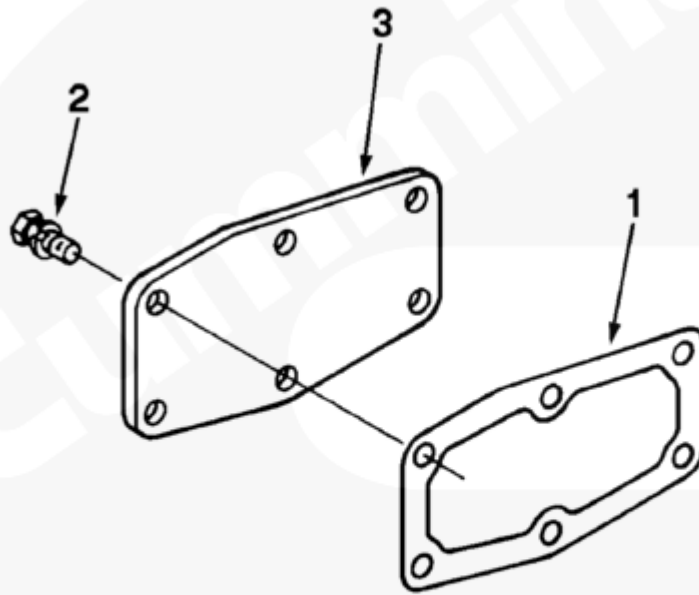

Parts Catalog - Option Detail

Electronic Parts Catalog - Option Detail				
Option	Group	Graphic	Film Card	Date
BP1126	08.07.3	wh100ge	F	15-SEP-94
Engines	NH/NT 855, NT495, NT743, NTA855 N106			

©Cummins Inc

[SMALL](#) | [MEDIUM](#) | [LARGE](#)

Cart	Ref No	Part Number	Part Description	Required	Remarks
View My Cart					
		BP1126	Water Header Cover		
					Water Header Cover
<input type="checkbox"/>	1	3069098	Cover Plate Gasket	1	

<input type="checkbox"/>	2	3013904	Captive Washer Cap Screw	6	1/2 - 20 x 5/8 in.
<input type="checkbox"/>	3	132019	Water Header Cover	1	

© 2019 Cummins Inc., Box 3005, Columbus, IN 47202-3005 U.S.A.
Terms of Use and Disclaimers | Recommended System Requirements
Need Assistance? Please click on the Contact Us button in the top right corner of any page.