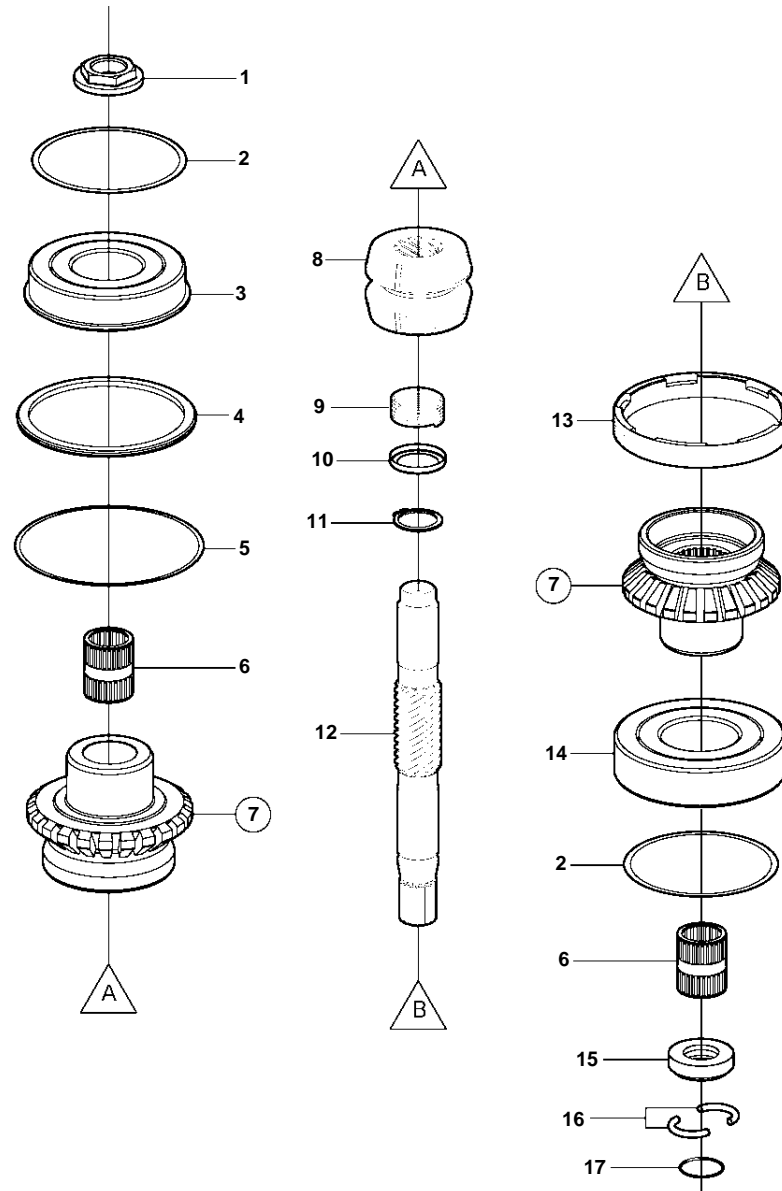

XDP-B

XDP-B

REF	PART NO.	QTY	DESCRIPTION	SEE SEC.	NOTES
1	3852301	X	Nut		TH = 0.00
	3852302	X	Nut		TH = 0.20mm
	3852303	X	Nut		TH = 0.40mm
	3852375	X	Nut		TH = 0.60mm
2	3860615	X	Shim		TH = 0.05mm
	3860616	X	Shim		TH = 0.08mm
	3860617	X	Shim		TH = 0.10mm
	3860618	X	Shim		TH = 0.13mm
	3860619	X	Shim		TH = 0.25mm
3	181013	1	Ball bearing		
4	3860203	1	Shim		
5	3860637	X	Shim		TH = 0.05mm
	3860638	X	Shim		TH = 0.08mm
	3860639	X	Shim		TH = 0.10mm
	3860640	X	Shim		TH = 0.13mm
	3860641	X	Shim		TH = 0.25mm
6	3852390	2	Needle bearing		
7	3856996	1	Gear set	4624	2.32, 2.11
	3851203	1	Gear set		1.96, 1.78
8	3855783	1	Sliding sleeve		
9	3852296	1	Spring		
10	3852298	1	Washer		
11	951078	1	Snap ring		
12	3852292	1	Shaft		
13	3860106	1	Retaining ring		
14	11028	1	Ball bearing		
15	3860273	1	Spacer ring		
16	3852295	1	Lock clip		
17	949656	1	O-ring		