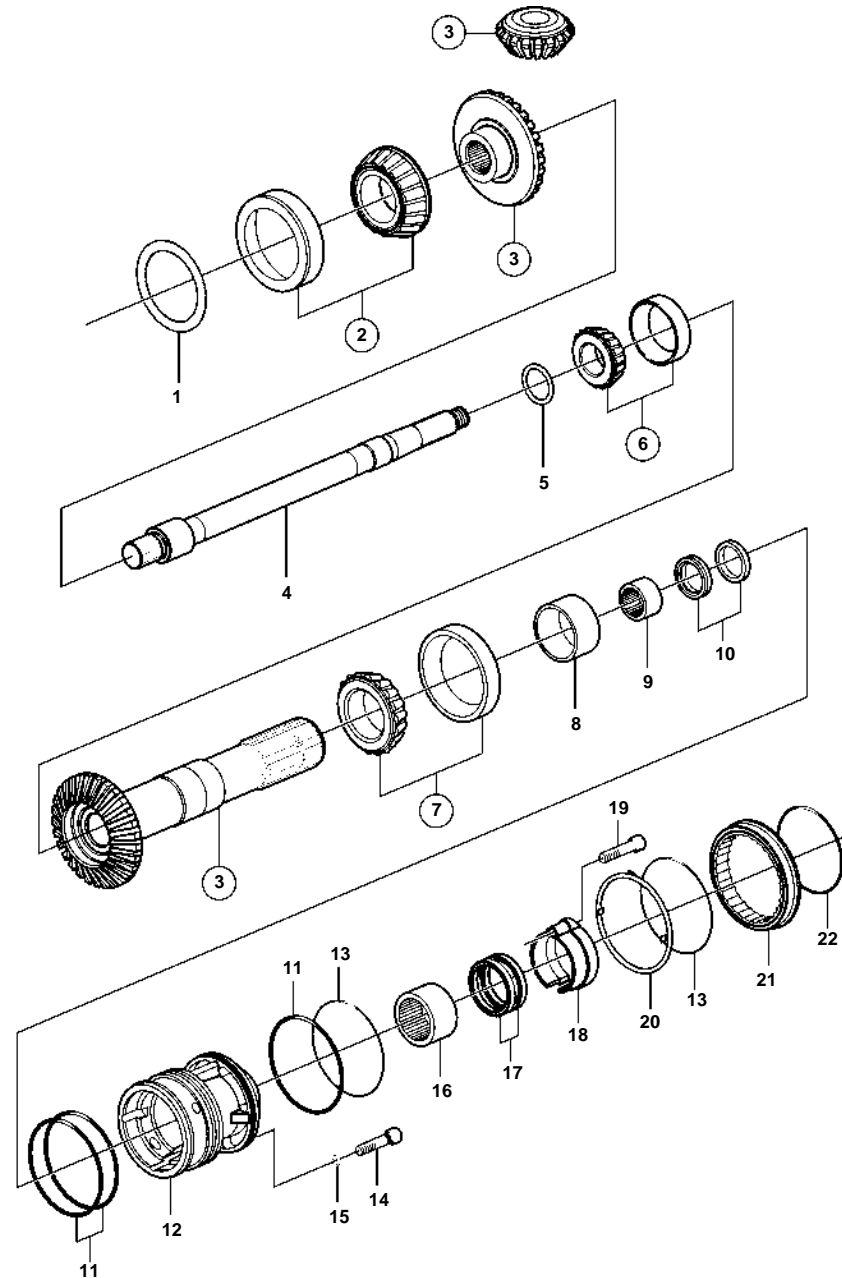

XDP-B

XDP-B

REF	PART NO.	QTY	DESCRIPTION	SEE SEC.	NOTES
1	3860648	X	Shim		TH = 0.05mm
	3860649	X	Shim		TH = 0.076mm
	3860650	X	Shim		TH = 0.127mm
	3860651	X	Shim		TH = 0.254mm
	3860652	X	Shim		TH = 0.381mm
2	3859037	1	Bearing kit		
3	3860904	1	Gear set	4597	2.32, 1.96
	3861861	1	Gear set		2.11:1, 1.78:1
4	3851205	1	Driveshaft		
5	191834	X	Shim		TH = 0.10mm
	191835	X	Shim		TH=0.15mm
	191837	X	Shim		TH = 0.25mm
6	3859038	1	Bearing kit		
7	184765	1	Roller bearing		
8	184683	1	Inner ring		
9	183272	1	Needle bearing		
10	853871	1	Sealing ring kit		
11	942791	3	O-ring		
12	3862054	1	Bearing housing		
13	946438	2	O-ring		
14	3851329	1	Screw		
15	955981	1	O-ring		
16	183859	1	Needle bearing		
17	851407	2	Sealing ring		
18	3861634	1	Anode		
	3861635	X	Magnesium anode		
19	963689	1	Screw		
20	3860724	1	Retainer		
21	3860725	1	Thrust ring		
22	3852865	1	O-ring		