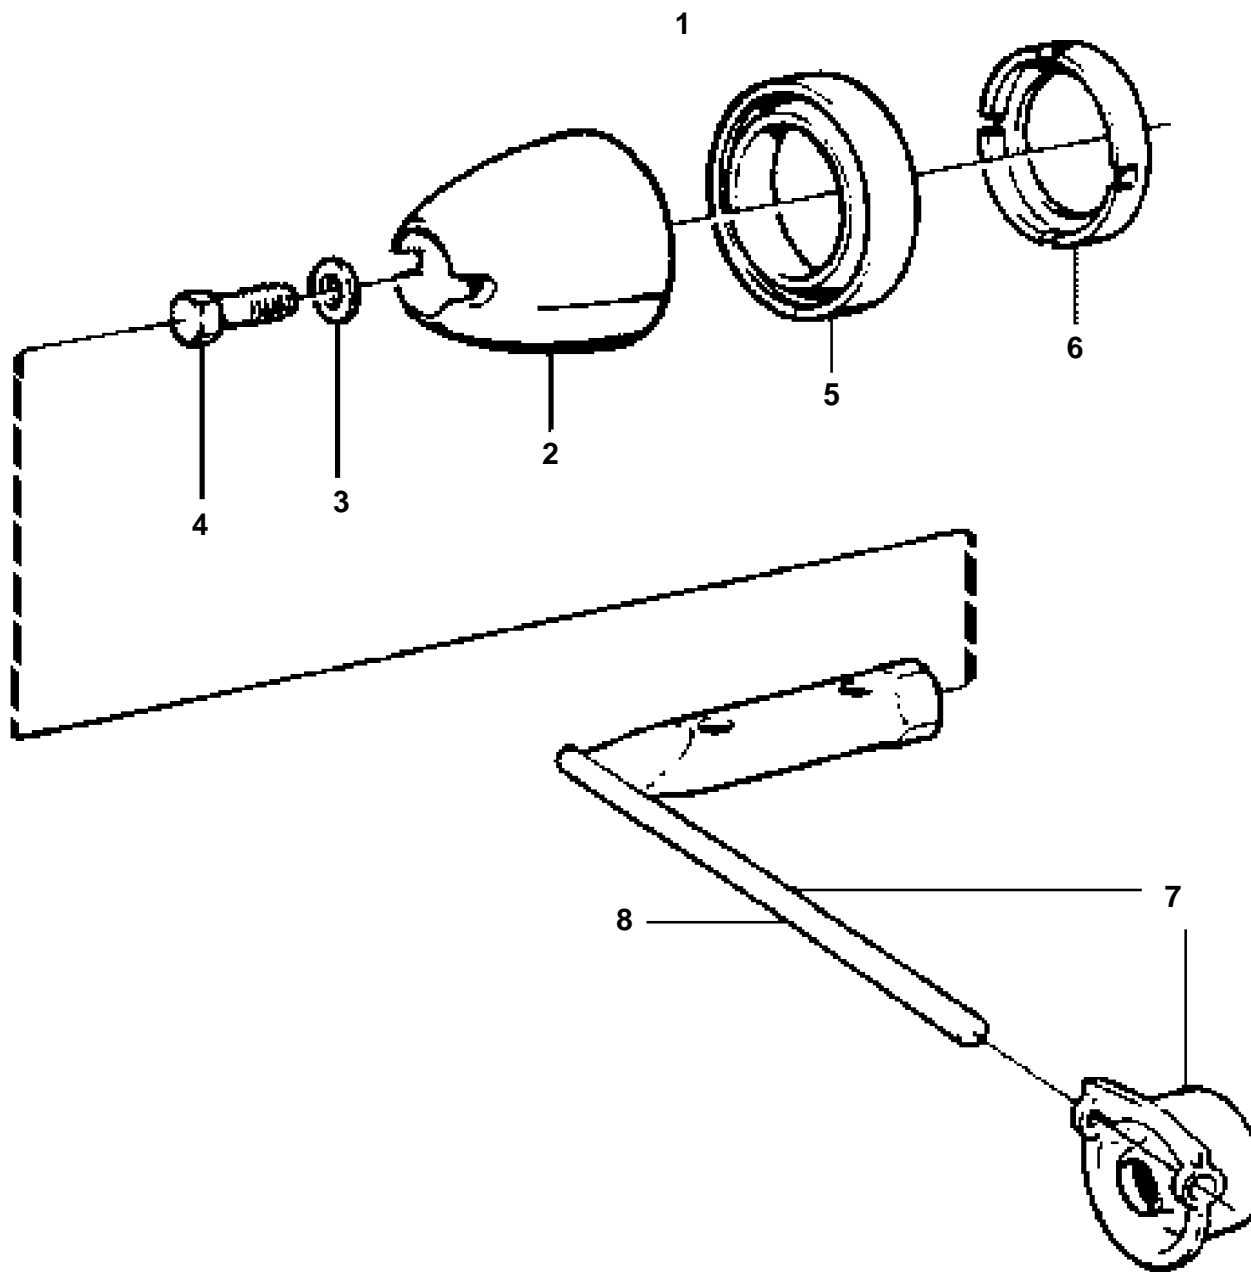

DP, DPX - PROPELLER CONE KIT TOOL, CONE TIGHTENING

GR71985

DP, DPX - PROPELLER CONE KIT TOOL, CONE TIGHTENING

REF	PART NO.	QTY	DESCRIPTION	NOTES
1	872549	1	Propeller cone kit	
2		1	· PROPELLER CONE	
3	943194	1	· Washer	
4	872546	1	· Lock screw	
5	853676	1	· Spacer ring	For diesel engine with Duoprop® drive unit
6	854294	1	· Plastic washer	
7	873058	1	Tool kit, DP	
	885195	1	Tool kit, DPX	
8	872773	1	· Tool kit	