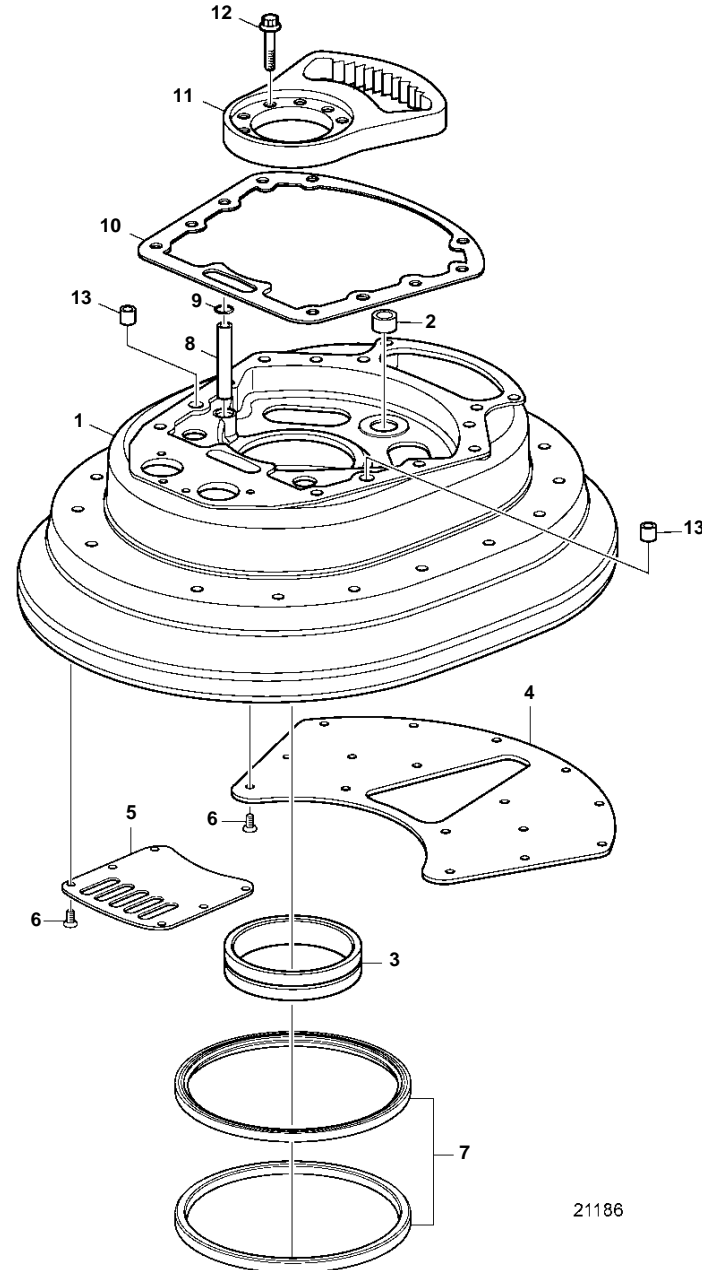

Volvo Penta IPS-A

21186

Volvo Penta IPS-A

REF	PART NO.	QTY	DESCRIPTION
1	3808841	1	Intermediate housing
2	184093	1	Needle bearing
3	184863	1	Ball bearing
4	888659	1	Slide plate
5	3862121	1	Plate
6	984497	22	Screw
7	3861819	2	Sealing ring
8	3808237	1	Tube
9	955975	1	O-ring
10	3861976	1	Gasket
11	3861697	1	Gear segment
12	3860364	10	Screw
13	3862569	2	Guide sleeve