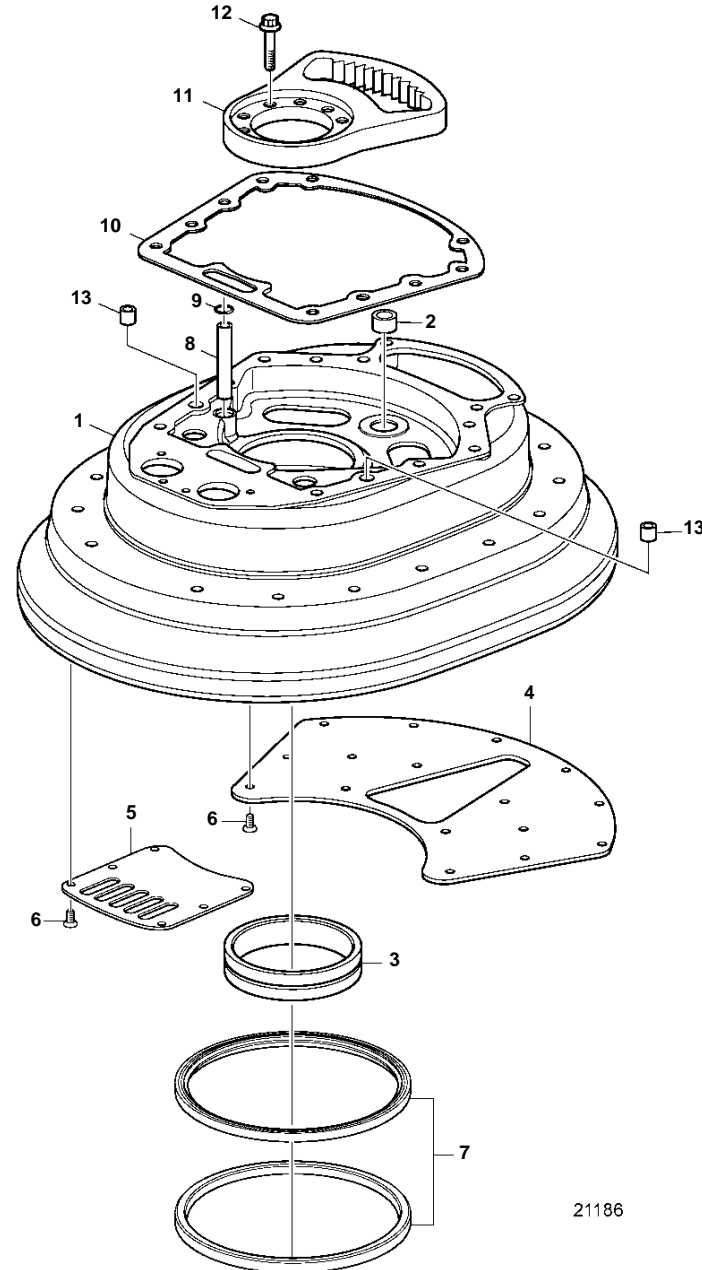

Volvo Penta IPS-A

21186

## Volvo Penta IPS-A

REF	PART NO.	QTY	DESCRIPTION
1	3808841	1	Intermediate housing
2	184093	1	Needle bearing
3	184863	1	Ball bearing
4	888659	1	Slide plate
5	3862121	1	Plate
6	984497	22	Screw
7	3861819	2	Sealing ring
8	3808237	1	Tube
9	955975	1	O-ring
10	3861976	1	Gasket
11	3861697	1	Gear segment
12	3860364	10	Screw
13	3862569	2	Guide sleeve