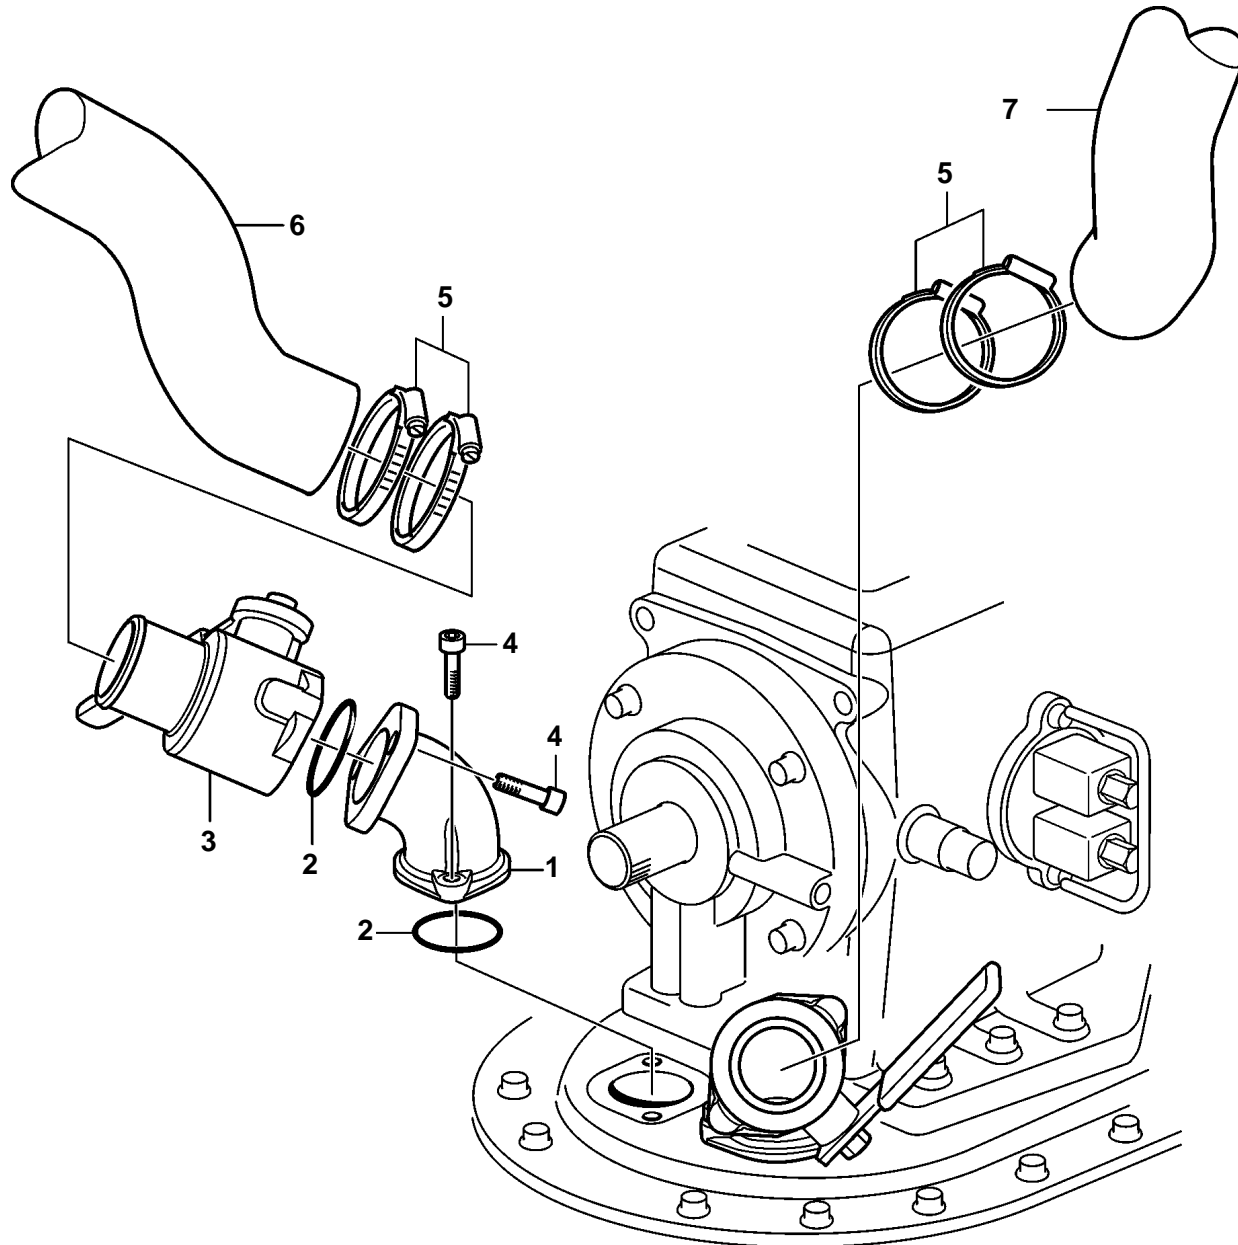

Volvo Penta IPS-A

**Volvo Penta IPS-A**

REF	PART NO.	QTY	DESCRIPTION	SEE SEC.
1	3840027	2	Riser	
2	925069	4	O-ring	
3	3840048	2	Valve	
4	946541	8	Screw	
5	961672	4	Clamp	
6		1	Hose	7520
7		1	Hose	7520