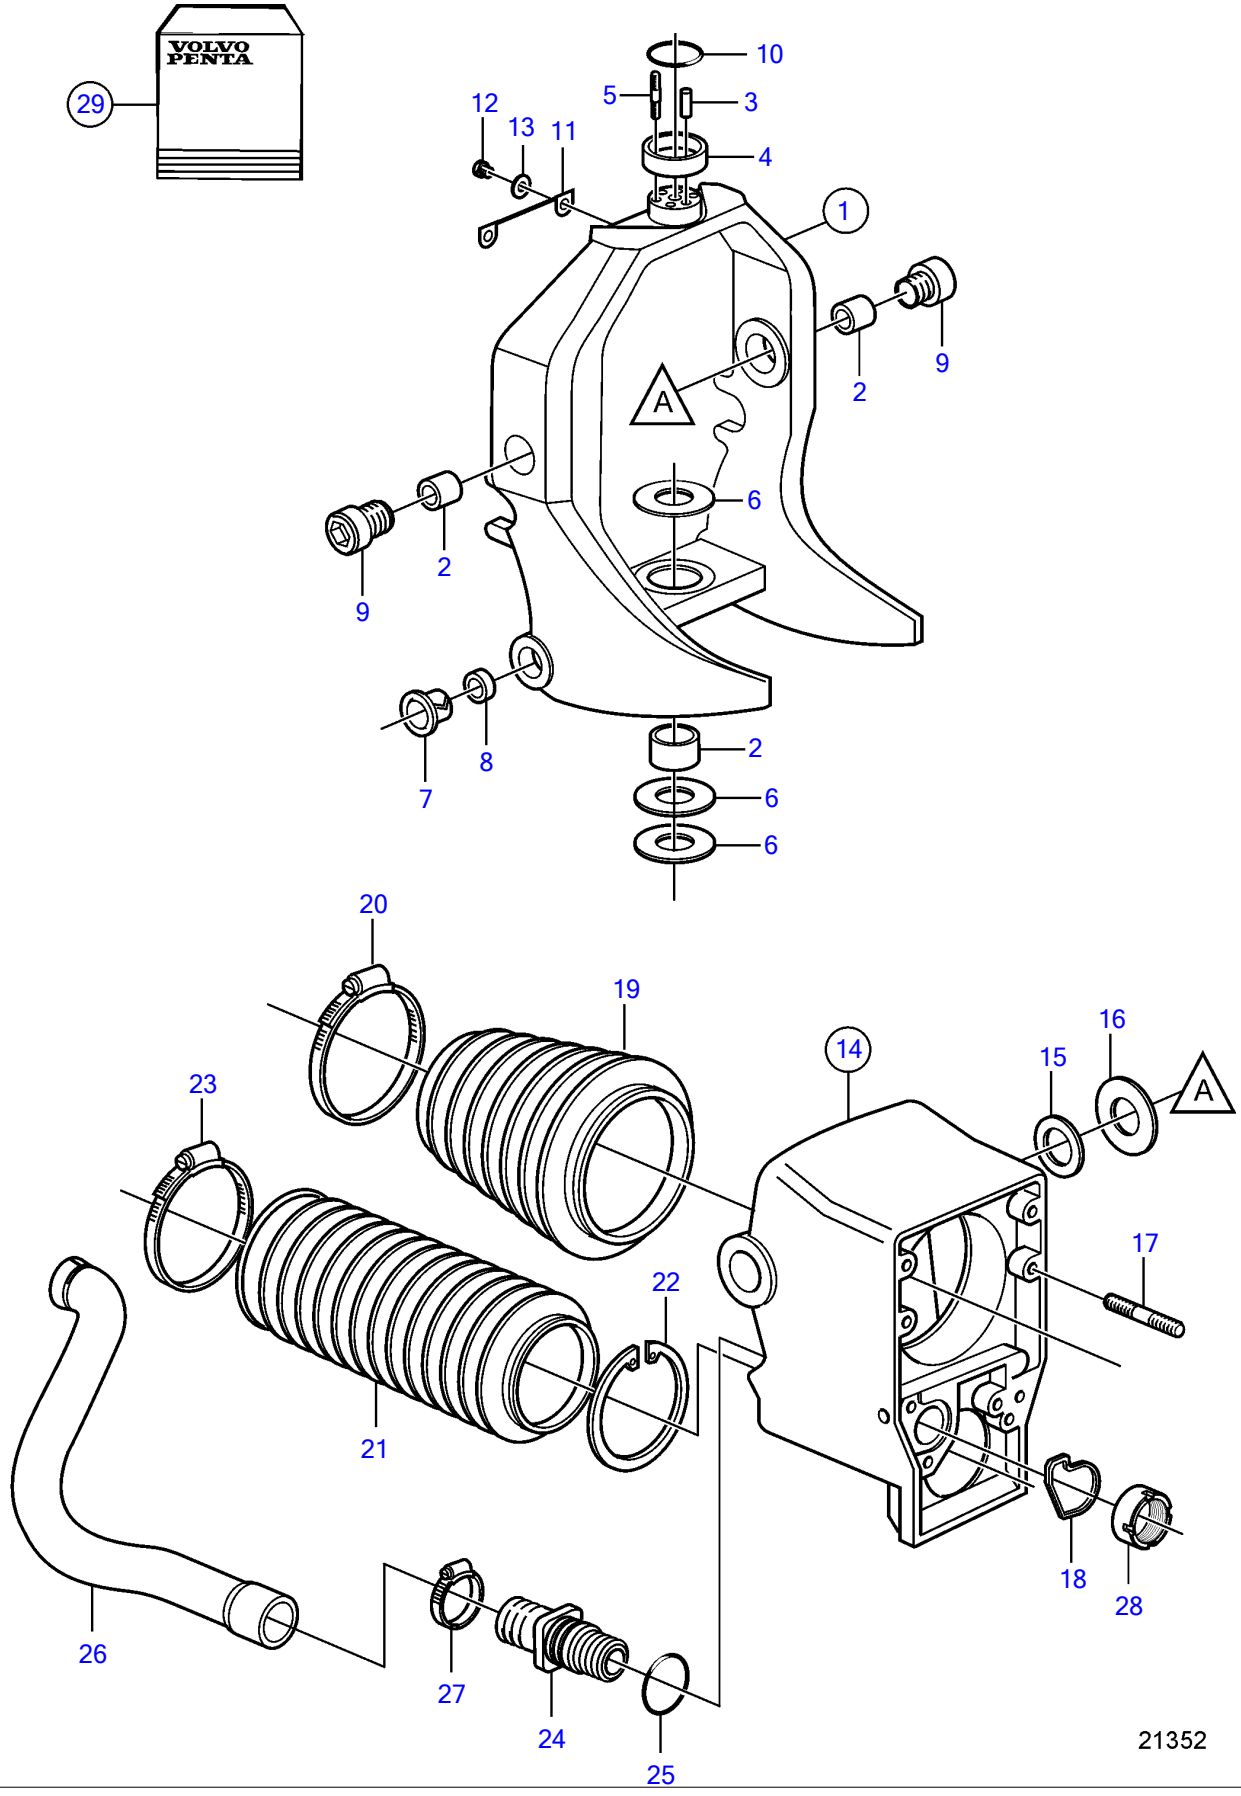

SX-M, SX-MACLT

21352

SX-M, SX-MACLT

REF	PART NO.	QTY	DESCRIPTION	SEE SEC.	NOTES
1	3808365	1	Ring		
2	3808228	3	• Bearing bushing		
3	3852545	2	• Dowel		
4	3852571	1	• Sleeve		
5	3852588	4	• Stud		
6	3852557	3	Washer		
7	3853423	2	Bushing		
8	3853424	2	Grommet		
9	3852316	2	Screw		
10	3852044	1	O-ring		
11	3857347	1	Ground cable		
12	3852050	2	Screw		
13	3852193	2	Washer		
14	3807964	1	Housing		
15	3852697	2	• Washer		
16	3852558	2	• Washer		
17	3852551	6	• Stud		
18	3852560	1	• Sealing		
19	3841481	1	Bellows kit		replaced by next part number
	22197130	1	Bellows kit		
			• Bulletin P-44-1-27	P-44-1-27-EN	Improved U-joint Bellows, SX, DPS, DP-S
20	3852604	1	• Hose clamp		
	22274887	1	• Hose clamp		included in 22197130
21	3850426	1	Bellows		
			• Bulletin P-44-1-20	P-44-1-20-EN	Exhaust Bellows, problems with aftermarket parts
22	3852665	1	Retainer		
23	3852603	1	Hose clamp		
24	3807819	1	Nipple		
25	983513	1	O-ring		
26	3807890	1	Hose		
27	3852602	1	Hose clamp		
28	3807821	1	Nut		
29	3858631	1	Sealing kit		