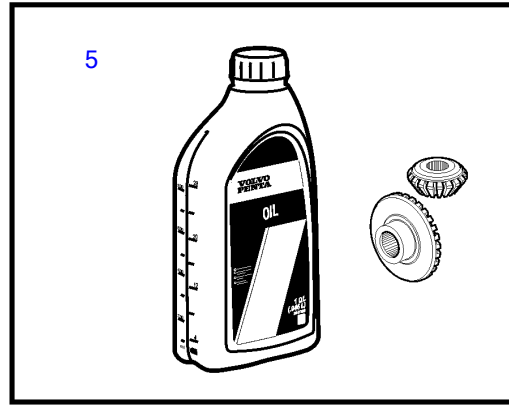

SX-M, SX-MACLT, SX-MBAC, SX-MHP

25155

SX-M, SX-MACLT, SX-MBAC, SX-MHP

REF	PART NO.	QTY	DESCRIPTION	SEE SEC.	NOTES
1	3586461	1	Anode, aluminum		
	3854130	1	Anode, zinc		
			• Bulletin P-44-1-1	P-44-1-1-EN	Anodes, SX AND DP-S
1	3855610	1	Magnesium anode, magnesium		
2	3863193	1	Anode, aluminum		
	3855411	1	Zinc anode		
			• Bulletin P-44-1-1	P-44-1-1-EN	Anodes, SX AND DP-S
2	3855412	1	Magnesium anode		
3	3857857	1	Anode		
	3857858	1	Anode		
4	873395	2	Zinc electrode		SX-MHP
	3863480	2	Anode		SX-MHP
5		X	Transmission oil		Fill level is determined by dipstick
		X	Transmission oil		USA
	1141679	3	Transmission oil		12x1 qt
	1141680	1	Transmission oil		4x1 gal
	1141681	1	Transmission oil		5 gal
		X	Transmission oil		Europe and other markets
	3809443	3	Transmission oil		1L
	3809442	1	Transmission oil		5L
	3809441	1	Transmission oil		20L
6	22197130	1	Bellows kit, u-joint		
			• Bulletin P-44-1-27	P-44-1-27-EN	Improved U-joint Bellows, SX, DPS, DP-S
6	22274887	1	• Hose clamp		
7	3850426	1	Bellows, exhaust		
			• Bulletin P-44-1-20	P-44-1-20-EN	Exhaust Bellows, problems with aftermarket parts
7	3852603	1	Hose clamp		
	3852665	1	Retainer		
8	3587641	1	Bellows		
	3852603	1	Hose clamp		