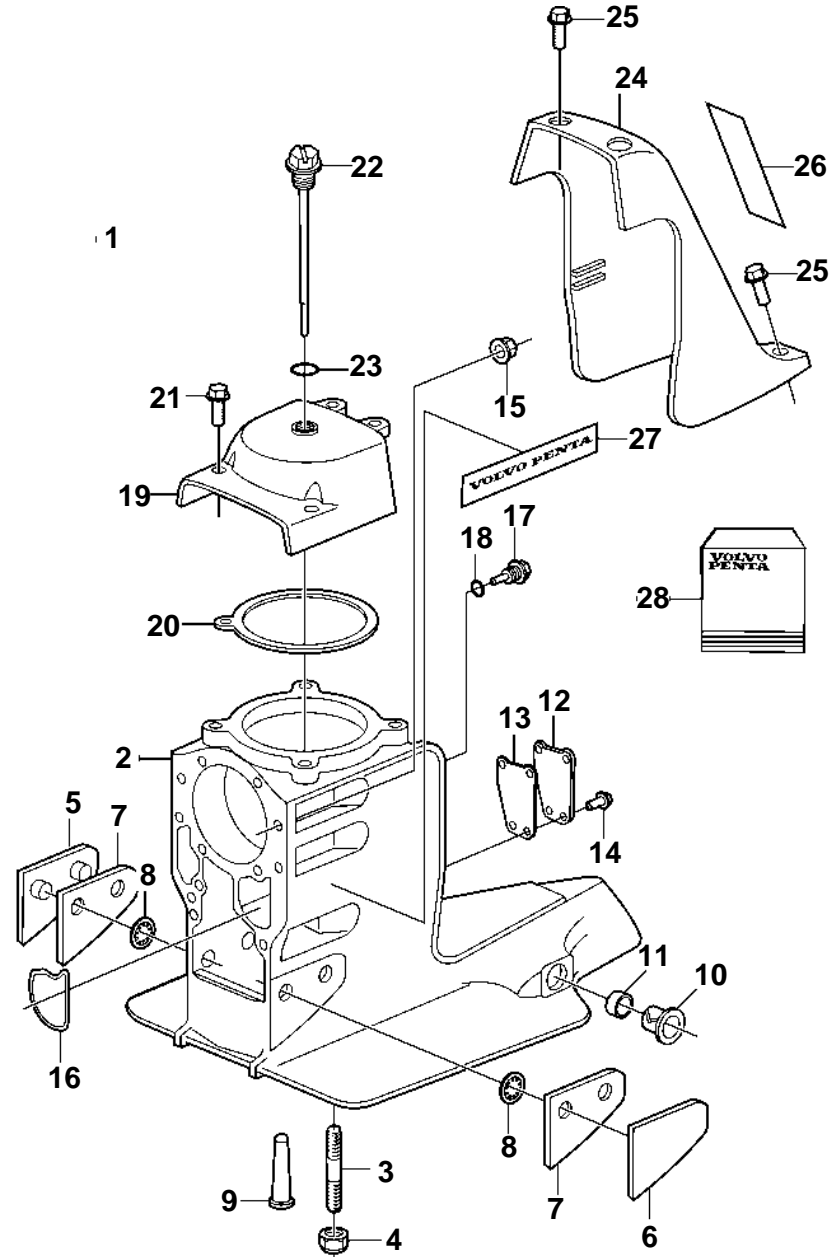

SX-MTD3 1.66

SX-MTD3 1.66

REF	PART NO.	QTY	DESCRIPTION	SEE SEC.	NOTES
1	3857007	1	Upper gear unit		COMPLETE
2	3818650	1	Housing		
3	941814	4	· Stud		Included in upper gear housing assembly.
4	941885	4	· Nut		Included in upper gear housing assembly.
5	3852562	1	Thrust plate		EARLIER PROD
	3589524	1	Plate		LATER PROD
6	3852561	1	Thrust plate		EARLIER PROD
	3589522	1	Plate		LATER PROD
7	3852563	X	Shim		Not used on later versions.
8	3852516	4	Ring retainer		Not used on later versions.
9	3854021	1	Strainer		
10	3853423	2	Bushing		
11	3853424	2	Grommet		
12	3812478	1	Plate		
13	3812476	1	Gasket		
14	3852373	4	Screw		
15	3853329	6	Nut		
16	3852560	1	Seal		
17	3854539	1	Plug		
18	3855081	1	· O-ring		
19	3854401	1	Bearing cover		
20	3852317	1	Gasket		
21	3852454	4	Screw		
22	3854847	1	Oil dipstick		
23	3852045	1	O-ring		
24	3852418	1	Cover		
25	3852568	3	Screw		
26	3855360	1	Decal		SX Diesel
27	3857580	2	Decal		SX Diesel
28	3850594	X	Sealing kit	6251	