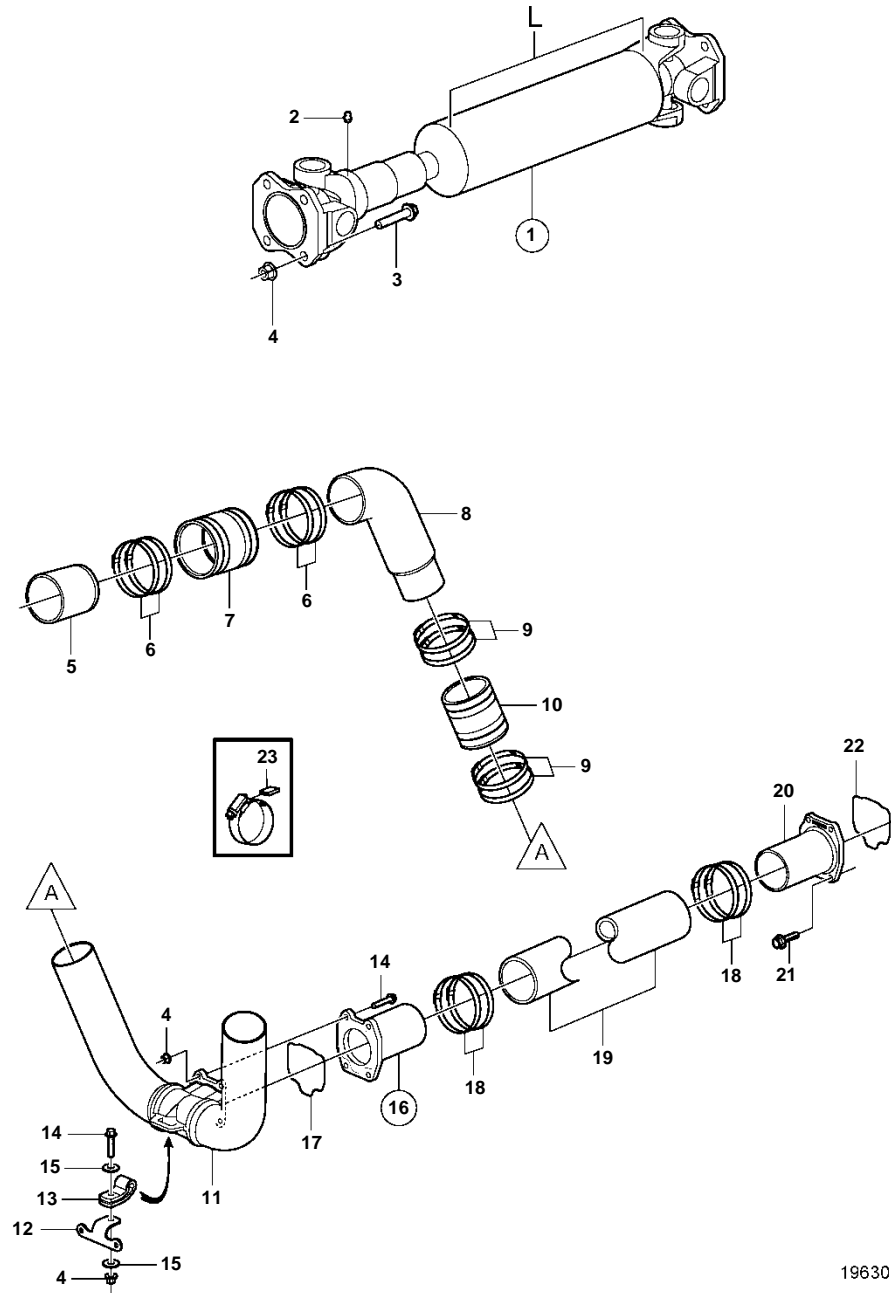

SX-M, SX-MLT, SX-MACLT, SX-MHP

19630

SX-M, SX-MLT, SX-MACLT, SX-MHP

REF	PART NO.	QTY	DESCRIPTION	NOTES
1	3862984	1	Jack shaft	L=1064mm
	3862983	1	Jack shaft	L=1014mm
	3862982	1	Jack shaft	L=964mm
	3862981	1	Jack shaft	L=914mm
	3862980	1	Jack shaft	L=864mm
	3862979	1	Jack shaft	L=814mm
	3862978	1	Jack shaft	L=764mm
	3862977	1	Jack shaft	L=714mm
	3862976	1	Jack shaft	L=664mm
	3862975	1	Jack shaft	L=614mm
	3862974	1	Jack shaft	L=564mm
	3862973	1	Jack shaft	L=514mm
	3862972	1	Jack shaft	L=464mm
	3862971	1	Jack shaft	L=414mm
	3862970	1	Jack shaft	L=364mm
	3862535	1	Jack shaft	L=314mm
	3862969	1	Jack shaft	L=264mm
	3862968	1	Jack shaft	L=214mm
	3862967	1	Jack shaft	L=164mm
	3862966	1	Jack shaft	L=114mm
	3862965	1	Jack shaft	L=64mm
2	3852121	1	· Lubricating nipple	
3	965185	8	Flange screw	
4	971098	13	Flange lock nut	
5	3862841	1	Pipe	
6	3853860	8	Clamp	SO
7	3852696	1	Exhaust hose	
8	3852738	2	Exhaust pipe	
9	3852604	8	Clamp	
10	3852696	2	Exhaust hose	
11	3860821	1	Exhaust pipe	
12	3862519	1	Bracket	
13	3862518	1	Mounting strap	
14	965220	5	Flange screw	
15	944633	2	Washer	
16	3862895	1	Exhaust pipe flange	
17	3852846	1	· Seal	
18	853012	4	Hose clamp	
19	3862564	1	Hose, exhaust	CUT TO LENGTH
20	3862506	1	Exhaust pipe flange	
21	3855472	4	Flange screw	
22	3852846	1	Seal	
23	3858532	X	Cover, clamp	