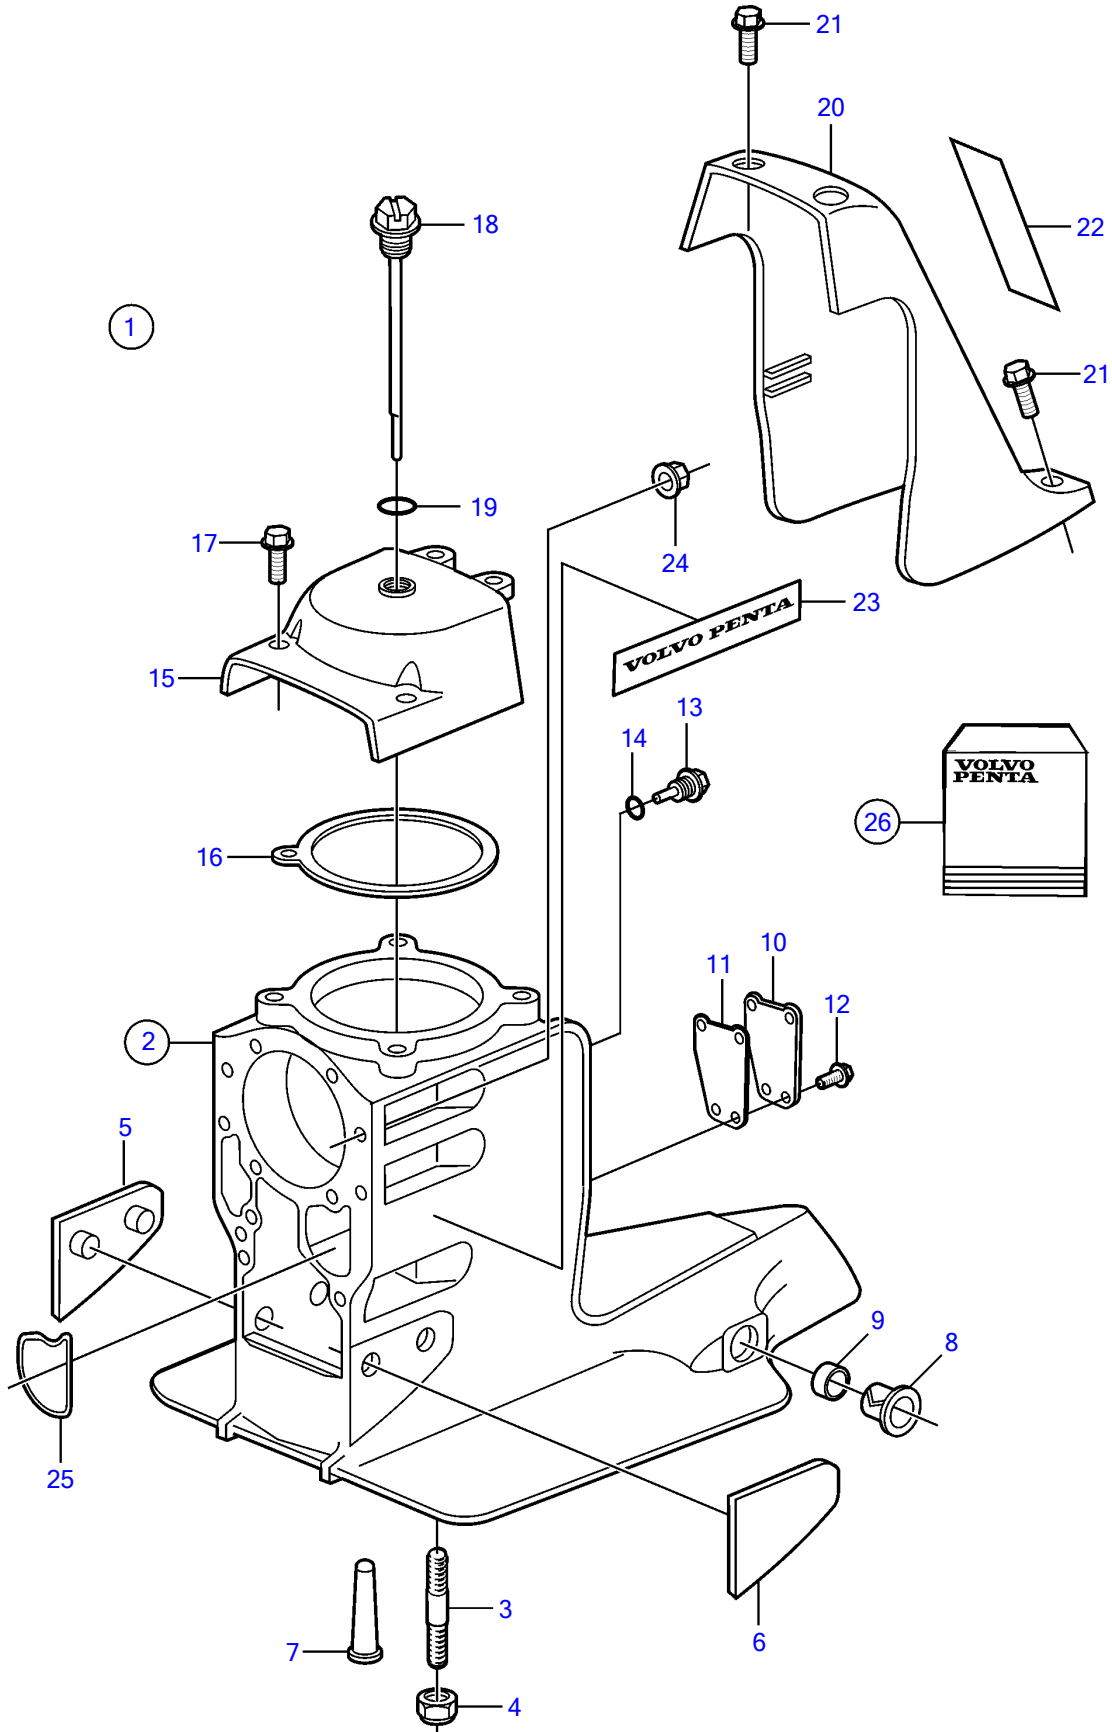

SX-M1 1.43, SX-M1 1.51, SX-M1 1.60, SX-M1 1.66

SX-M1 1.43, SX-M1 1.51, SX-M1 1.60, SX-M1 1.66

REF	PART NO.	QTY	DESCRIPTION	NOTES
1	3857007	1	Upper gear	Complete
	3801180	1	Upper gear, exch, exch	Complete
2	3855775	1	Gear housing	
3	941814	4	• Stud	Included in gear housing assembly, used for DP-S.
4	941885	4	• Lock nut	Included in gear housing assembly, used for DP-S.
5	3589524	1	Plate	
6	3589522	1	Plate	
7	(3854021)	1	Strainer	Obsolete part
8	3853423	2	Bushing	
9	3853424	2	Grommet	
10	3812478	1	Plate	
11	3812476	1	Gasket	
12	3852373	4	Screw	
13	3854539	1	Plug	
14	3855081	1	• O-ring	
15	3854401	1	Bearing cover	
16	3852317	1	Gasket	
17	3852454	4	Flange screw	
18	3854847	1	Dipstick	
19	3852045	1	O-ring	
20	3852418	1	Cover	
21	3852568	3	Flange screw	
22	3858670	1	Decal	Volvo Penta SX
23	3858671	2	Decal	Volvo Penta
24	3853329	6	Nut	
25	3852560	1	Sealing	
26	3850594	1	Kit	