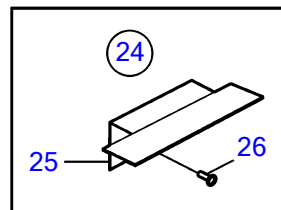

SX-M 1.43, SX-M 1.51, SX-M 1.60, SX-M 1.66, SX-M 1.79, SX-M 1.89, SX-M 1.97, SX-M 2.18, SX-MTD 1.66, SX-MTD 1.79, SX-MTD 2.18

SX-M 1.43, SX-M 1.51, SX-M 1.60, SX-M 1.66, SX-M 1.79, SX-M 1.89, SX-M 1.97, SX-M 2.18, SX-MTD 1.66, SX-MTD 1.79, SX-MTD 2.18

REF	PART NO.	QTY	DESCRIPTION	SEE SEC.	NOTES
1	3855692	1	Lower gear, complete		1.43:1
	3801193	1	Lower gear, exch, complete, exch		1.43:1
	3855693	1	Lower gear, complete		1.51:1 & 1.79:1
	3801194	1	Aquamatic drive, exc, complete, exch		1.51:1 & 1.79:1
	3855694	1	Lower gear, complete		1.60:1 & 1.89:1
	3801195	1	Aquamatic drive, exc, complete, exch		1.60:1 & 1.89:1
	3855695	1	Lower gear, complete		1.66:1 & 1.97:1
	3801196	1	Aquamatic drive, exc, complete, exch		1.66:1 & 1.97:1
	3855696	1	Lower gear, complete		2.18:1
	3801198	1	Aquamatic drive, exc, complete, exch		2.18:1
2	3855363	1	Gear housing		
3	3853934	1	• Bearing		
4	3853272	1	Screw		
5	3854539	1	Plug		
6	3855081	1	• O-ring		
7	3850662	1	Plug		
8	3854402	1	Trim fin		
9	3852008	1	Screw		
10	3854805	1	Screw		
11	3854806	1	Screw		
12	959968	4	Hexagon screw		
13	3852315	1	Sealing		
14	3860252	1	Tube		
15	3854595	1	Sealing		
16	3854601	1	Retainer		
17	3852866	1	O-ring		
18	3852959	1	O-ring		
19	3855411	1	Zinc anode		
			• Bulletin P-44-1-1	P-44-1-1-EN	Anodes, SX AND DP-S
19	3855412	1	Magnesium anode		
	3863193	1	Anode, aluminum		
20	3852186	2	Hexagon screw		
21	3852182	2	Washer		
22	3857857	1	Anode		
	3857858	1	Anode		
	(3586462)	1	Anode, aluminum		Obsolete part
23	3855275	1	Kit		
24	3856171	1	Muffler		Exhaust block-off
25		2	• Bracket		
26	804269	4	• Drive screw		