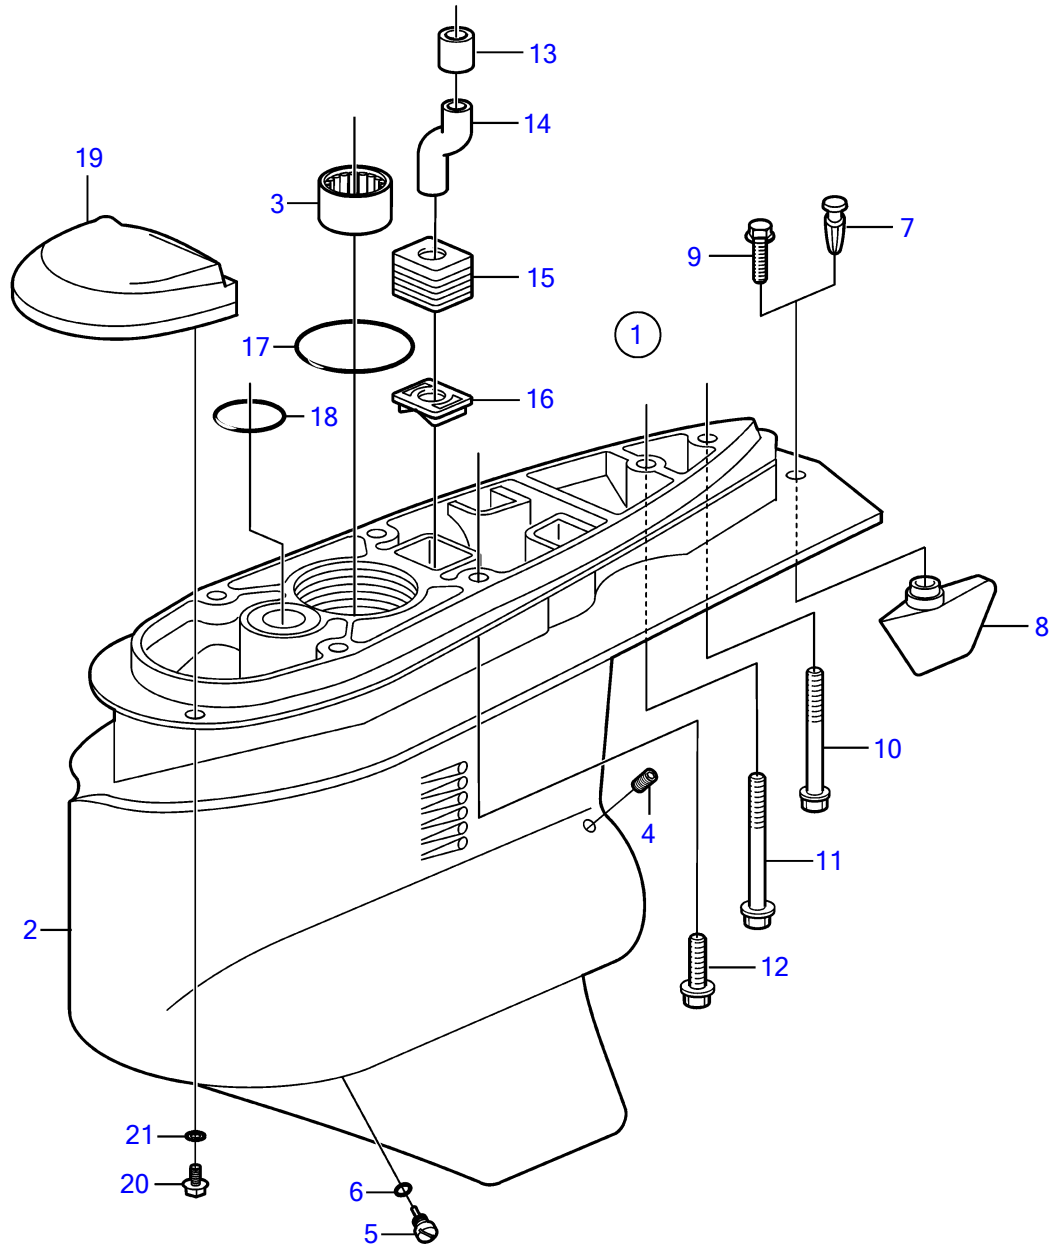

SX-M 1.43, SX-M 1.51, SX-M 1.60, SX-M 1.66, SX-M 1.79, SX-M 1.89, SX-M 1.97, SX-M 2.18, SX-MTD 1.66, SX-MTD 1.79, SX-MTD 2.18

SX-M 1.43, SX-M 1.51, SX-M 1.60, SX-M 1.66, SX-M 1.79, SX-M 1.89, SX-M 1.97, SX-M 2.18, SX-MTD 1.66, SX-MTD 1.79, SX-MTD 2.18

REF	PART NO.	QTY	DESCRIPTION	SEE SEC.	NOTES
1	3855692	1	Lower gear, complete		1.43:1
	3801193	1	Lower gear, exch, complete, exch		1.43:1
	3855693	1	Lower gear, complete		1.51:1 & 1.79:1
	3801194	1	Aquamatic drive, exc, complete, exch		1.51:1 & 1.79:1
	3855694	1	Lower gear, complete		1.60:1 & 1.89:1
	3801195	1	Aquamatic drive, exc, complete, exch		1.60:1 & 1.89:1
	3855695	1	Lower gear, complete		1.66:1 & 1.97:1
	3801196	1	Aquamatic drive, exc, complete, exch		1.66:1 & 1.97:1
	3855696	1	Lower gear, complete		2.18:1
	3801198	1	Aquamatic drive, exc, complete, exch		2.18:1
2	3855363	1	Gear housing		
3	3853934	1	• Bearing		
4	3853272	1	Screw		
5	3854539	1	Plug		
6	3855081	1	• O-ring		
7	3850662	1	Plug		
8	3854402	1	Trim fin		
9	3852008	1	Screw		
10	3854805	1	Screw		
11	3854806	1	Screw		
12	959968	4	Hexagon screw		
13	3852315	1	Sealing		
14	3860252	1	Tube		
15	3854595	1	Sealing		
16	3854601	1	Retainer		
17	3852866	1	O-ring		
18	3852959	1	O-ring		
19	3855411	1	Zinc anode		
			• Bulletin P-44-1-1	P-44-1-1-EN	Anodes, SX AND DP-S
19	3855412	1	Magnesium anode		
	3863193	1	Anode, aluminum		
20	3852186	2	Hexagon screw		
21	3852182	2	Washer		
22	3857857	1	Anode		
	3857858	1	Anode		
	(3586462)	1	Anode, aluminum		Obsolete part
23	3855275	1	Kit		
24	3856171	1	Muffler		Exhaust block-off
25		2	• Bracket		
26	804269	4	• Drive screw		