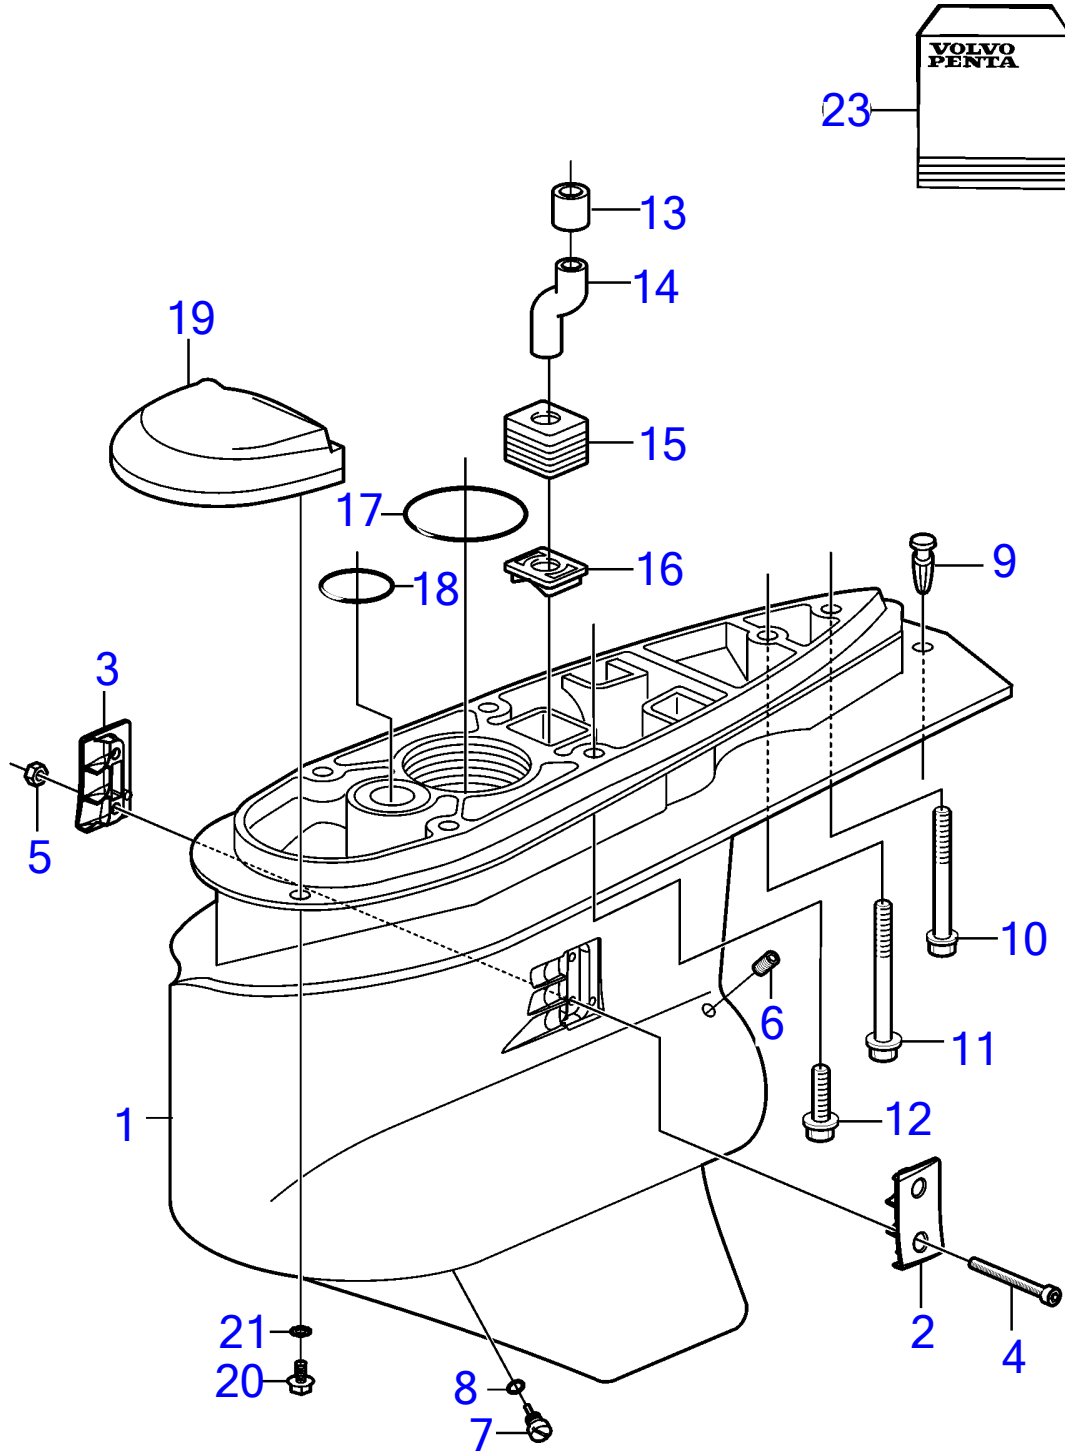

SX-MTD3 1.66

SX-MTD3 1.66

| REF | PART NO.  | QTY | DESCRIPTION         | SEE SEC.    | NOTES               |
|-----|-----------|-----|---------------------|-------------|---------------------|
| 1   | 3812244   | 1   | Housing             |             |                     |
| 2   | 3808275   | 1   | Plate               |             |                     |
| 3   | 3808277   | 1   | Plate               |             |                     |
| 4   | 990034    | 2   | Hex. socket screw   |             |                     |
| 5   | 984456    | 2   | Lock nut            |             |                     |
| 6   | 3853272   | 1   | Screw               |             |                     |
| 7   | 3854539   | 1   | Plug                |             |                     |
| 8   | 3855081   | 1   | • O-ring            |             |                     |
| 9   | 3850662   | X   | Plug                |             |                     |
| 10  | 3854805   | 1   | Screw               |             |                     |
| 11  | 3854806   | 1   | Screw               |             |                     |
| 12  | 959968    | 4   | Hexagon screw       |             |                     |
| 13  | 3852315   | 1   | Sealing             |             |                     |
| 14  | 3860252   | 1   | Tube                |             |                     |
| 15  | 3854595   | 1   | Sealing             |             |                     |
| 16  | 3854601   | 1   | Retainer            |             |                     |
| 17  | 3852866   | 1   | O-ring              |             |                     |
| 18  | 3852959   | 1   | O-ring              |             |                     |
| 19  | 3855411   | X   | Zinc anode          |             |                     |
|     |           |     | • Bulletin P-44-1-1 | P-44-1-1-EN | Anodes, SX AND DP-S |
| 19  | 3855412   | X   | Magnesium anode     |             |                     |
|     | 3863193   | X   | Anode, aluminum     |             |                     |
| 20  | 3852186   | 2   | Hexagon screw       |             |                     |
| 21  | 3852182   | 2   | Washer              |             |                     |
| 22  | 3857857   | X   | Anode               |             |                     |
|     | 3857858   | X   | Anode               |             |                     |
|     | (3586462) | X   | Anode, aluminum     |             | Obsolete part       |
| 23  | 3855275   | X   | Kit                 |             |                     |