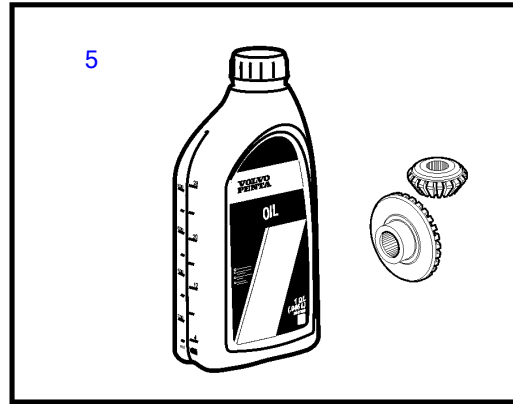

SX-M, SX-MTD

25155

SX-M, SX-MTD

REF	PART NO.	QTY	DESCRIPTION	SEE SEC.	NOTES
1	3586461	1	Anode, aluminum		
	3854130	1	Anode, zinc		
			• Bulletin P-44-1-1	P-44-1-1-EN	Anodes, SX AND DP-S
1	3855610	1	Magnesium anode, magnesium		
2	3863193	1	Anode, aluminum		
	3855411	1	Zinc anode		
			• Bulletin P-44-1-1	P-44-1-1-EN	Anodes, SX AND DP-S
2	3855412	1	Magnesium anode		
3	3857857	1	Anode		
	3857858	1	Anode		
4	873395	2	Zinc electrode		SX-MHP
	3863480	2	Anode		SX-MHP
5		X	Transmission oil		Fill level is determined by dipstick
		X	Transmission oil		USA
	1141679	3	Transmission oil		12x1 qt
	1141680	1	Transmission oil		4x1 gal
	1141681	1	Transmission oil		5 gal
		X	Transmission oil		Europe and other markets
	3809443	3	Transmission oil		1L
	3809442	1	Transmission oil		5L
	3809441	1	Transmission oil		20L
6	22197130	1	Bellows kit, u-joint		
			• Bulletin P-44-1-27	P-44-1-27-EN	Improved U-joint Bellows, SX, DPS, DP-S
6	22274887	1	• Hose clamp		
7	3850426	1	Bellows, exhaust		
			• Bulletin P-44-1-20	P-44-1-20-EN	Exhaust Bellows, problems with aftermarket parts
7	3852603	1	Hose clamp		
	3852665	1	Retainer		
8	3587641	1	Bellows		
	3852603	1	Hose clamp		