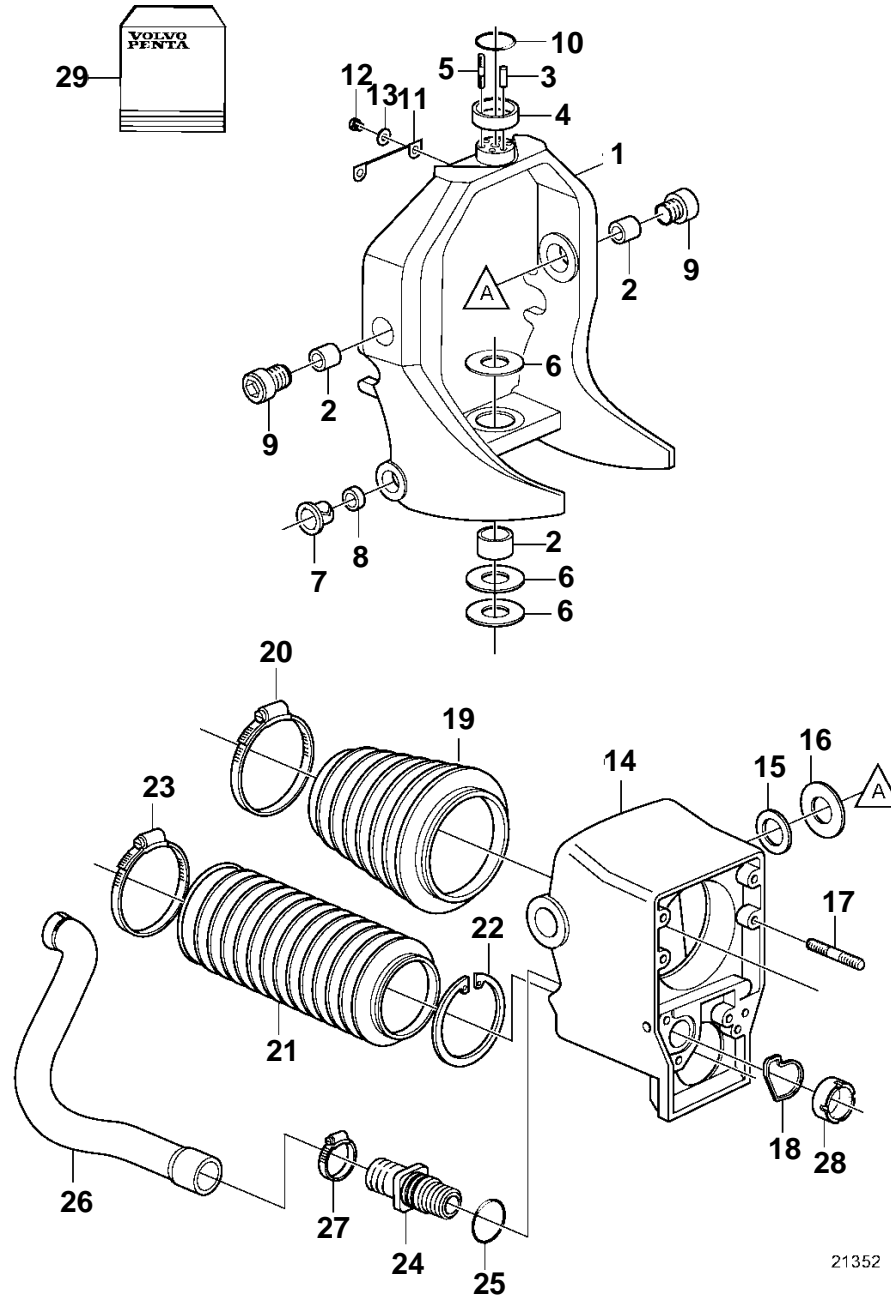

SX-M, SX-MACLT

21352

SX-M, SX-MACLT

| REF | PART NO. | QTY | DESCRIPTION |
|-----|----------|-----|-----------------|
| 1 | 3808365 | 1 | Suspension fork |
| 2 | 3808228 | 3 | • Bearing |
| 3 | 3852545 | 2 | • Locating pin |
| 4 | 3852571 | 1 | • Sleeve |
| 5 | 3852588 | 4 | • Stud |
| 6 | 3852557 | 3 | Thrust washer |
| 7 | 3853423 | 2 | Bushing |
| 8 | 3853424 | 2 | Grommet |
| 9 | 3852316 | 2 | Screw |
| 10 | 3852044 | 1 | O-ring |
| 11 | 3857347 | 1 | Ground cable |
| 12 | 3852050 | 2 | Screw |
| 13 | 3852193 | 2 | Washer |
| 14 | 3807964 | 1 | Housing |
| 15 | 3852697 | 2 | • Thrust washer |
| 16 | 3852558 | 2 | • Thrust washer |
| 17 | 3852551 | 6 | • Stud |
| 18 | 3852560 | 1 | • Seal |
| 19 | 3854127 | 1 | Bellows |
| 20 | 3852604 | 1 | Clamp |
| 21 | 3850426 | 1 | Rubber bellows |
| 22 | 3852665 | 1 | Retainer |
| 23 | 3852603 | 1 | Clamp |
| 24 | 3807819 | 1 | Nipple |
| 25 | 983513 | 1 | O-ring |
| 26 | 3807890 | 1 | Hose |
| 27 | 3852602 | 1 | Clamp |
| 28 | 3807821 | 1 | Nut |
| 29 | 3858631 | 1 | Sealing kit |