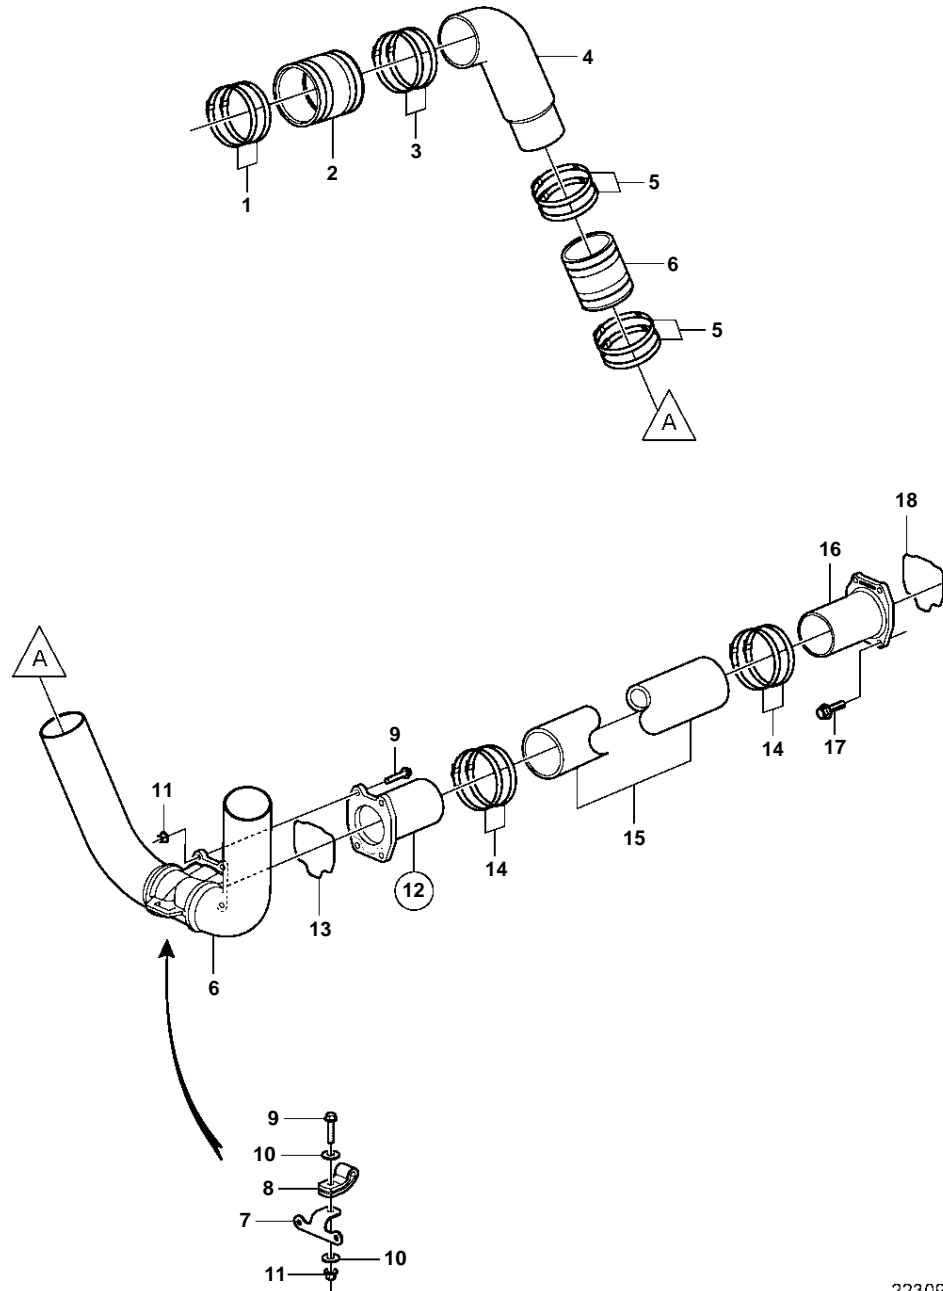

SX-M, SX-MACLT

SX-M, SX-MACLT

REF	PART NO.	QTY	DESCRIPTION	NOTES
1	3863443	8	Clamp	
2	3852696	1	Exhaust hose	
3	3863189	2	Exhaust pipe	
4	3863442	8	Clamp	
5	3852742	2	Exhaust hose	
6	3860821	1	Exhaust pipe	
7	3862519	1	Bracket	
8	3862518	1	Mounting strap	
9	965220	5	Flange screw	
10	944633	2	Washer	
11	971098	5	Flange lock nut	
12	3862895	1	Exhaust pipe flange	
13	3587651	1	· Sealing kit	
14	853012	4	Hose clamp	
15	3862564	1	Hose, exhaust	CUT TO LENGTH
16	3862506	1	Exhaust pipe flange	
17	3841928	4	Flange screw	3/8" UNC
	946752	4	Flange screw	M10
18	3587651	1	Sealing kit	