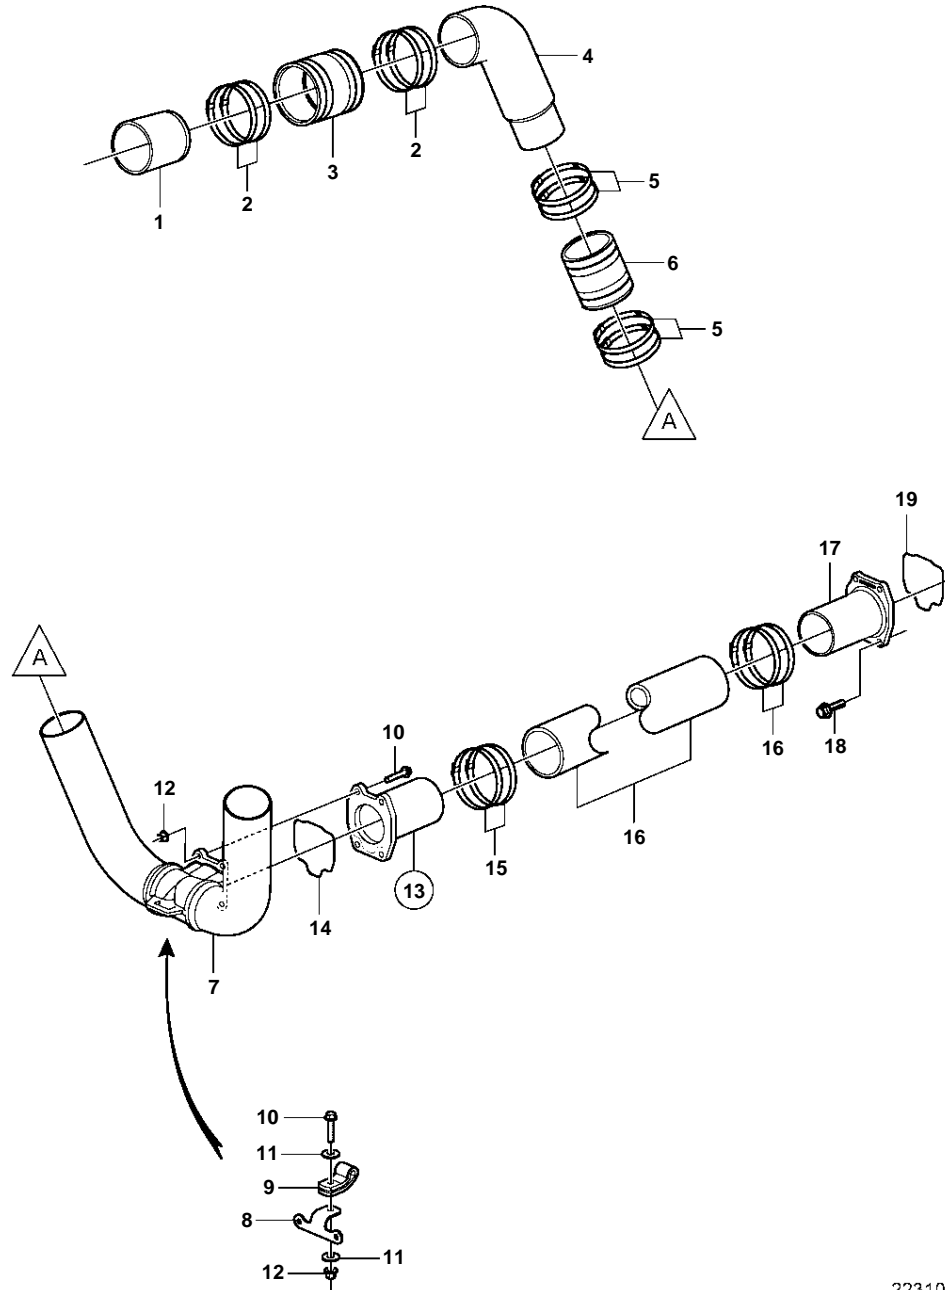

SX-M, SX-MACLT, SX-MBAC

SX-M, SX-MACLT, SX-MBAC

REF	PART NO.	QTY	DESCRIPTION	NOTES
1	3862841	2	Pipe	
2	3863443	8	Clamp	
3	3852696	1	Exhaust hose	
4	3863189	2	Exhaust pipe	
5	3863442	8	Clamp	
6	3863450	2	Bellows	
7	3860821	1	Exhaust pipe	
8	3862519	1	Bracket	
9	3862518	1	Mounting strap	
10	965220	5	Flange screw	
11	944633	2	Washer	
12	971098	5	Flange lock nut	
13	3862895	1	Exhaust pipe flange	
14	3587651	1	· Sealing kit	
15	853012	4	Hose clamp	
16	3862564	1	Hose, exhaust	CUT TO LENGTH
17	3862506	1	Exhaust pipe flange	
18	3841928	4	Flange screw	3/8" UNC
	946752	4	Flange screw	M10
19	3587651	1	Sealing kit	