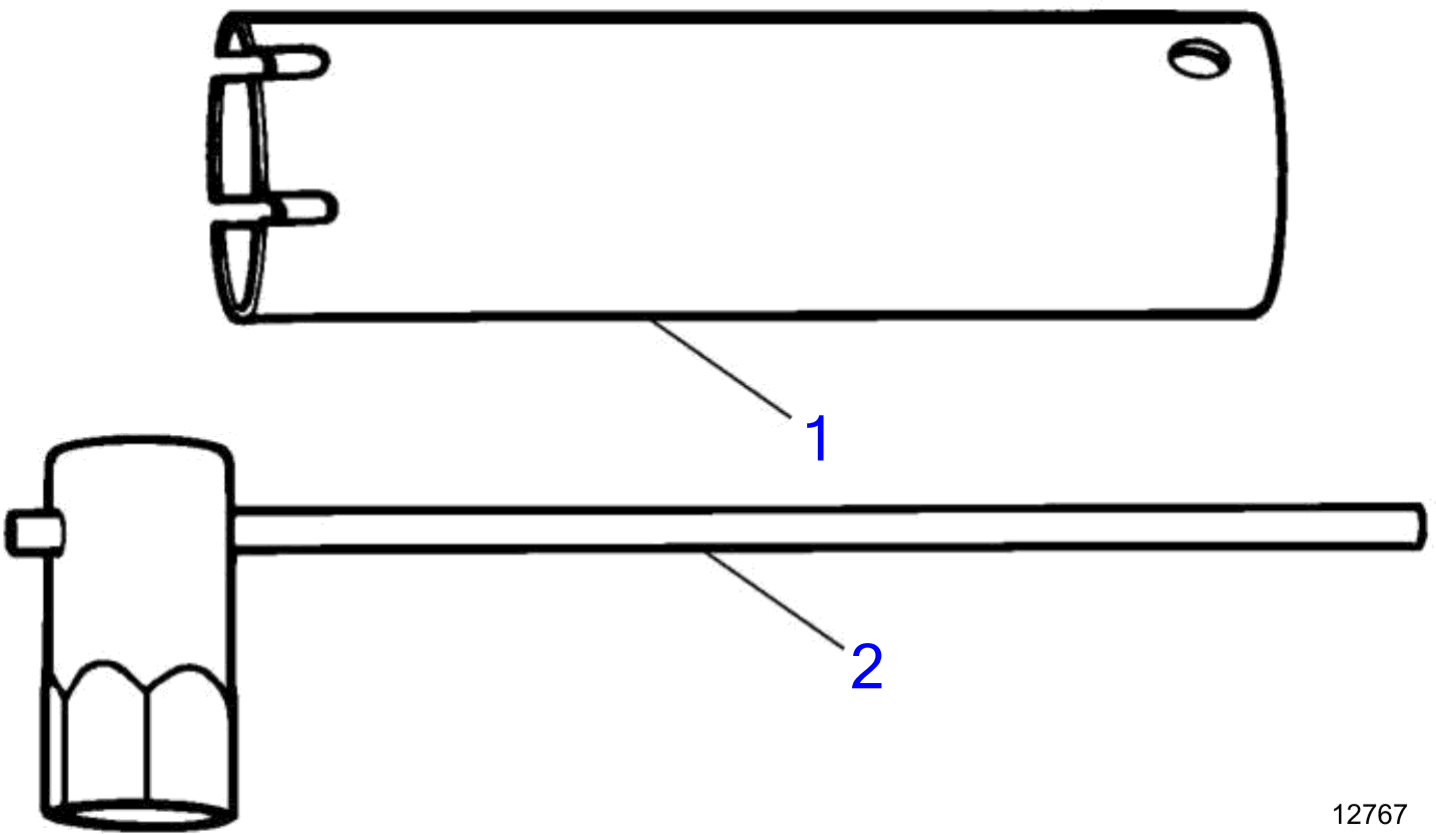

DP-S, DP-S1

12767

DP-S, DP-S1

REF	PART NO.	QTY	DESCRIPTION
1	3855516	1	Tool, DP-S
	3851615	1	• Tool, propeller nut, front
2	3851616	1	• Tool, propeller nut, rear