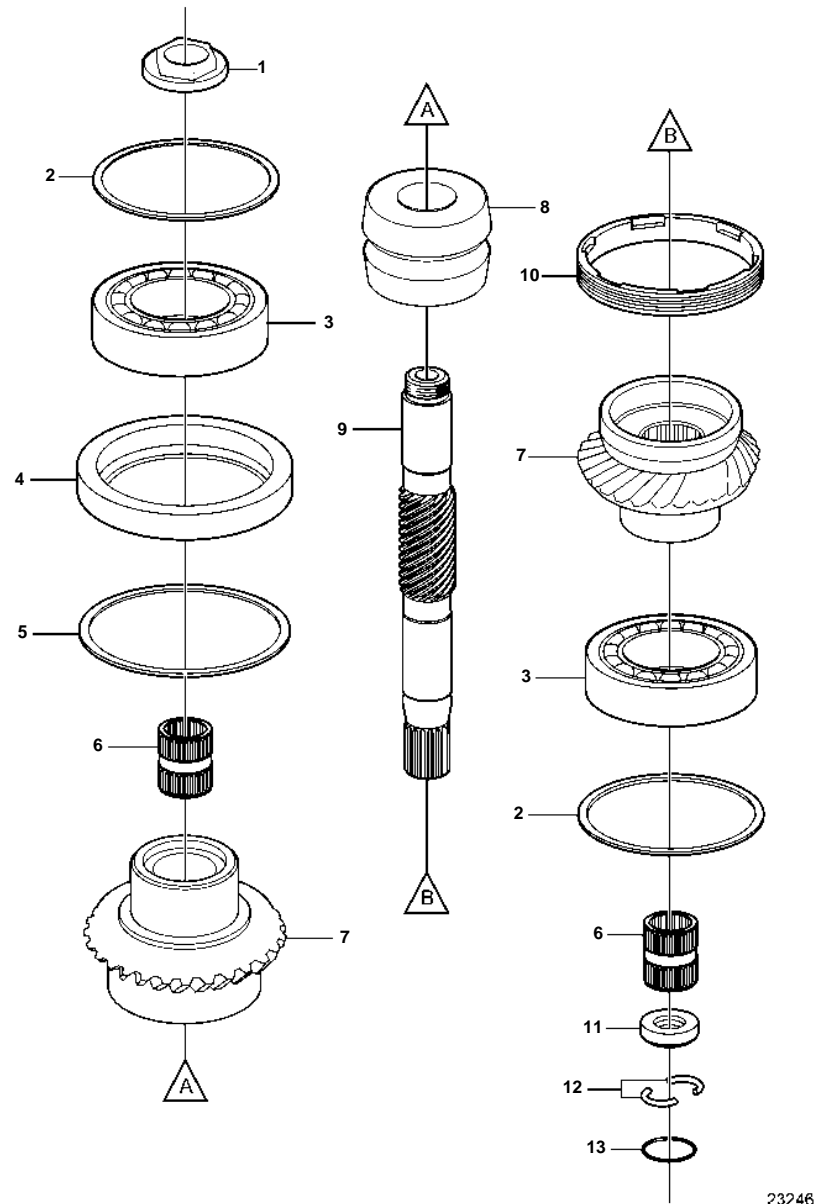

SX-A, DPS-A

23246

SX-A, DPS-A

REF	PART NO.	QTY	DESCRIPTION	NOTES
1	3852301	X	Nut	TH = 0.00
	3852302	X	Nut	TH = 0.20mm
	3852303	X	Nut	TH = 0.40mm
	3852375	X	Nut	TH = 0.60mm
2	3860615	X	Shim	TH=0.002"
	3860616	X	Shim	TH=0.003"
	3860617	X	Shim	TH=0.004"
	3860618	X	Shim	TH=0.005"
	3860619	X	Shim	TH=0.010"
3	11028	2	Ball bearing	
4	3841970	1	Ring	
5	3842161	X	Shim	TH=0.002"
	3842162	X	Shim	TH=0.003"
	3842163	X	Shim	TH=0.004"
	3842164	X	Shim	TH=0.005"
	3842165	X	Shim	TH=0.010"
6	3852390	2	Needle bearing	
7	3842271	1	Gear set	SX-A 1.43, 1.51, 1.60, 1.66, DPS-A 1.68, 1.78, 1.95
	3842273	1	Gear set	SX-A 1.79, 1.89, 1.97, 2.18, DPS-A 2.11, 2.32
8	3807613	1	Sliding sleeve	
9	3852292	1	Shaft	
10	3860106	1	Retaining ring	
11		1	Spacer ring	
12	3852295	2	Lock clip	
13	949656	1	O-ring	