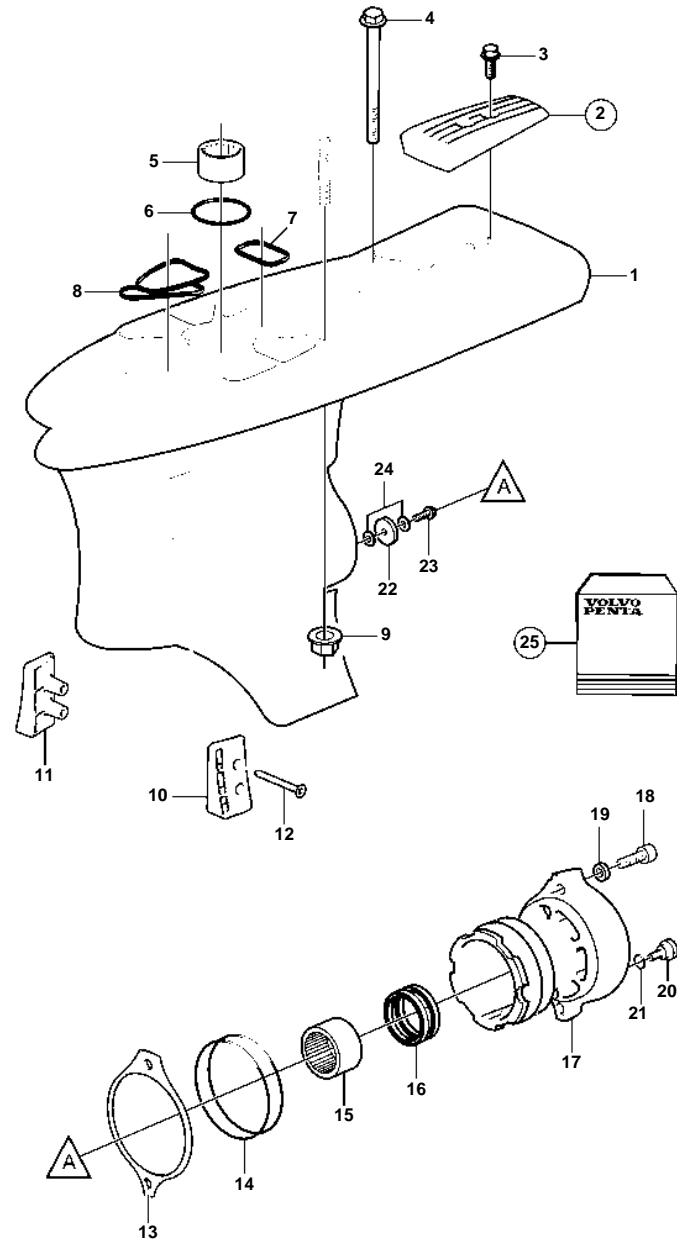

DPS-A

23248

DPS-A

REF	PART NO.	QTY	DESCRIPTION	SEE SEC.	NOTES
1	3842840	1	Housing		
2	3888813	1	Anode kit, aluminum		
	3888814	1	Anode kit, zinc		
	3888815	1	Anode kit, magnesium		
3		2	· Screw		
4	990860	2	Screw		
5	184654	1	Needle bearing		
6	3852866	1	O-ring		
7	3841968	1	Gasket		
8	3841966	1	Gasket		
9	984054	4	Lock nut		
10	3841960	1	Cooling wate inlet		
11	3841962	1	Cooling wate inlet		
12	3887570	2	Screw		
13	3883814	X	Shim		TH=0.004"
	3883815	X	Shim		TH=0.006"
	3883817	X	Shim		TH=0.010"
	3883818	X	Shim		TH=0.014"
14	925259	2	O-ring		
15	183859	1	Needle bearing		
16	851407	2	Sealing ring		
17	3843299	1	Housing		
18	984275	2	Screw		
19	3888785	2	Spacer		
20	3854539	1	Plug		
21	3855081	1	· O-ring		
22	854096	1	Magnet		
23	990857	1	Screw		
24	3852193	2	Washer		
25	3888822	1	Gasket kit	9943	DPS-A