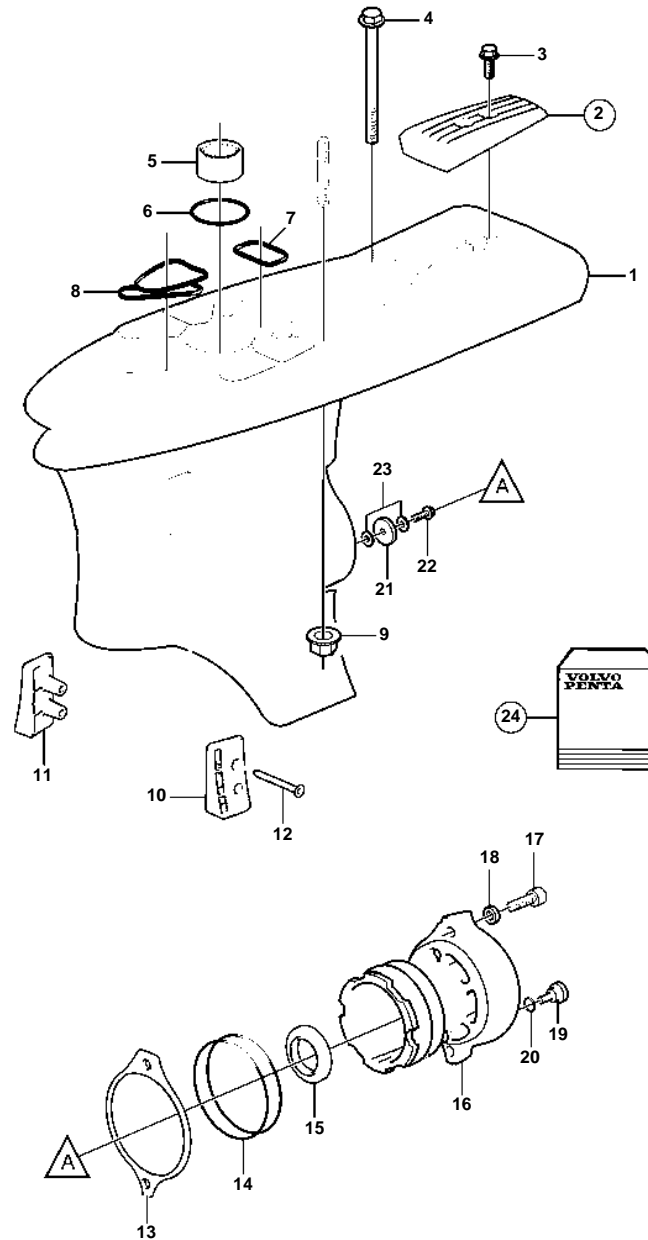

SX-A

23247

SX-A

REF	PART NO.	QTY	DESCRIPTION	SEE SEC.	NOTES
1	3842607	1	Housing		
2	3888813	X	Anode kit, aluminum		
	3888814	X	Anode kit, zinc		
	3888815	X	Anode kit, magnesium		
3		2	· Screw		
4	990860	2	Screw		
5	3853934	1	Roller bearing		
6	3852866	1	O-ring		
7	3841968	1	Gasket		
8	3841966	1	Gasket		
9	984054	4	Lock nut		
10	3841960	1	Cooling wate inlet		
11	3841962	1	Cooling wate inlet		
12	3887570	2	Screw		
13	3883814	X	Shim		TH=0.004"
	3883815	X	Shim		TH=0.006"
	3883817	X	Shim		TH=0.010"
	3883818	X	Shim		TH=0.014"
14	925259	2	O-ring		
15	3863090	1	Seal		
16	3843298	1	Housing		
17	984275	2	Screw	NS	
18	3888785	2	Spacer	NS	
19	3854539	1	Plug		
20	3855081	1	· O-ring		
21	854096	1	Magnet		
22	990857	1	Screw		
23	3852193	2	Washer		
24	3888821	1	Gasket kit	9943	SX-A