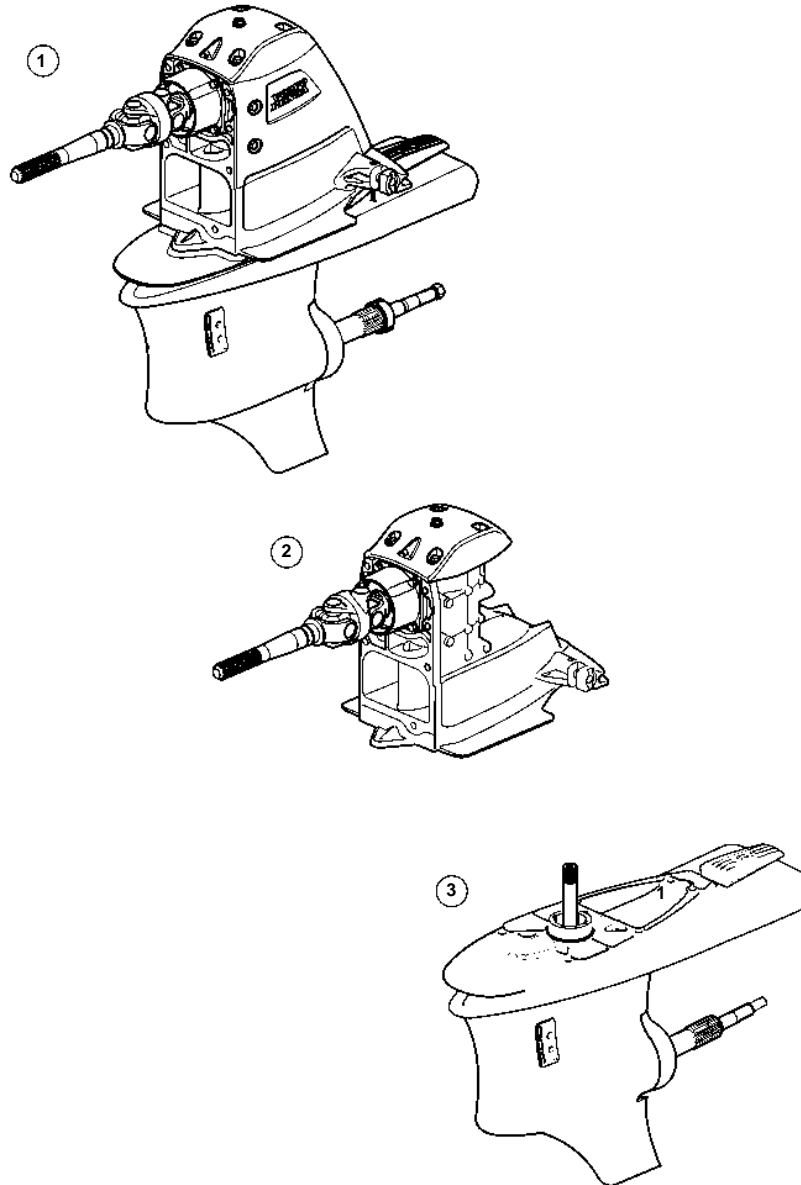

DPS-A

22892

DPS-A

REF	PART NO.	QTY	DESCRIPTION	NOTES
1	3883606	X	Drive, DPS-A	1.68:1
	3883607	X	Drive, DPS-A	1.78:1
	3883609	X	Drive, DPS-A	1.95:1
	3883610	X	Drive, DPS-A	2.32:1
	3883624	X	Drive, DPS-A	2.11:1
2	3842919	X	Upper gear unit, complete	SX-A 1.43, 1.51, 1.60, 1.66, DPS-A 1.68, 1.78, 1.95
	3842918	X	Upper gear unit, complete	SX-A 1.79, 1.89, 1.97, 2.18, DPS-A 2.11, 2.32
3	3842843	X	Gear under, complete	1.68:1
	3842842	X	Gear under, complete	2.11:1 & 1.78:1
	3842844	X	Gear under, complete	2.32:1 & 1.95:1