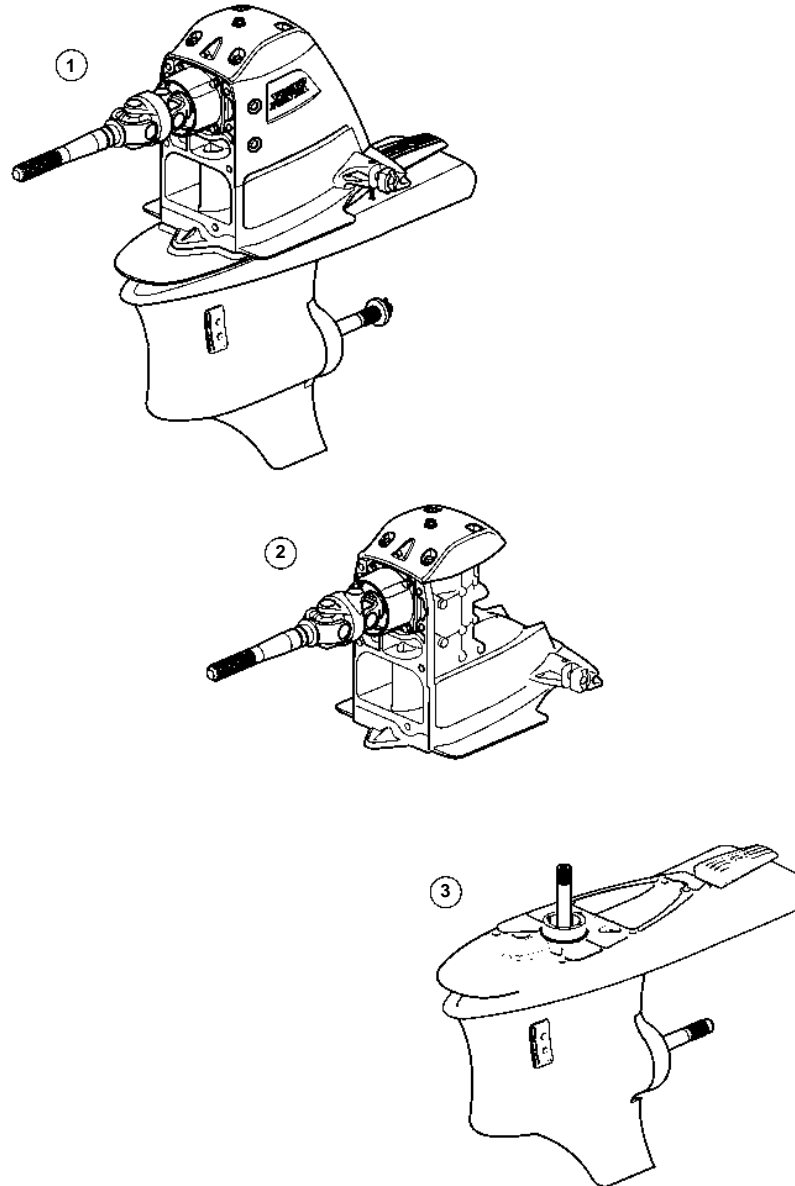

SX-A

22891

SX-A

REF	PART NO.	QTY	DESCRIPTION	NOTES
1	3883599	X	Drive, SX-A	1.43:1
	3883600	X	Drive, SX-A	1.51:1
	3883601	X	Drive, SX-A	1.60:1
	3883602	X	Drive, SX-A	1.66:1
	3883603	X	Drive, SX-A	1.97:1
	3883604	X	Drive, SX-A	1.89:1
	3883605	X	Drive, SX-A	2.18:1
	3883623	X	Drive, SX-A	1.79:1
2	3842919	X	Upper gear unit, complete	SX-A 1.43, 1.51, 1.60, 1.66, DPS-A 1.68, 1.78, 1.95
	3842918	X	Upper gear unit, complete	SX-A 1.79, 1.89, 1.97, 2.18, DPS-A 2.11, 2.32
3	3842602	X	Gear under, complete	1.43:1
	3842603	X	Gear under, complete	1.51:1 & 1.79:1
	3842604	X	Gear under, complete	1.60:1 & 1.89:1
	3842605	X	Gear under, complete	1.66:1 & 1.97:1
	3842606	X	Gear under, complete	2.18:1