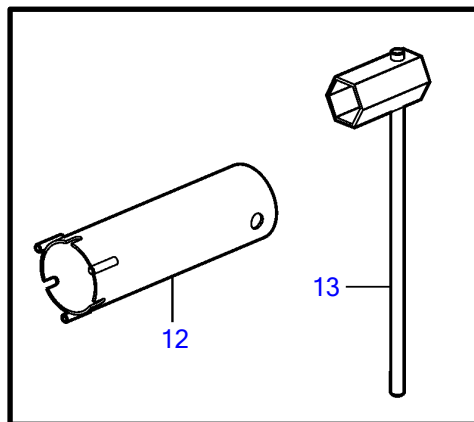

DPS-A

18889

DPS-A

REF	PART NO.	QTY	DESCRIPTION	SEE SEC.	NOTES
1	3807959	1	Kit, set		X2
			• Bulletin P-44-7-14	P-44-7-14-EN	X-series Propellers fore XDP and DPS drives update
1	3807958	1	Kit, set		X3
	3807957	1	Kit, set		X4
	3807956	1	Kit, set		X5
	3807955	1	Kit, set		X6
	3807954	1	Kit, set		X7
	3807953	1	Kit, set		X8
	3807952	1	Kit, set		X9
2	(888654)	1	• Propeller, front		Obsolete part, X2
	(3807949)	1	• Propeller, front		Obsolete part, X3
	(3807945)	1	• Propeller, front		Obsolete part, X4
	(3807941)	1	• Propeller, front		Obsolete part, X5
	(3807937)	1	• Propeller, front		Obsolete part, X6
	(3807932)	1	• Propeller, front		Obsolete part, X7
	3861623	1	• Propeller, front		X8
	(889562)	1	• Propeller, front		Obsolete part, X9
3		1	• • Propeller hub, front		
4	888651	3	• • Propeller blade		Obsolete part, X2
	3861590	3	• • Blade		X3
	3861592	3	• • Blade		X4
	3861594	3	• • Blade		X5
	3861596	3	• • Blade		X6
	3861598	3	• • Blade		X7
	3861600	3	• • Propeller		X8
	889557	3	• • Propeller blade		Obsolete part, X9
5	(3861604)	1	• • Cardboard tube, front		Obsolete part
6	3861794	1	• Propeller nut, front		
7	(888655)	1	• Propeller, rear		Obsolete part, X2
	3861614	1	• Propeller, rear		X3
	(3807946)	1	• Propeller, rear		Obsolete part, X4
	(3807942)	1	• Propeller, rear		Obsolete part, X5
	(3807938)	1	• Propeller, rear		Obsolete part, X6
	(3807933)	1	• Propeller, rear		Obsolete part, X7
	3861624	1	• Propeller, rear		X8
	(889564)	1	• Propeller, rear		Obsolete part, X9
8		1	• • Propeller hub, rear		
9	888652	3	• • Propeller blade		Obsolete part, X2
	3861591	3	• • Blade		X3
	3861593	3	• • Blade		X4
	3861595	3	• • Propeller		X5
	3861597	3	• • Blade		X6
	3861599	3	• • Blade		X7
	3861601	3	• • Blade		X8
	889559	3	• • Propeller blade		Obsolete part, X9
10	(3861605)	1	• • Cardboard tube, rear		Obsolete part
11	3851341	1	Propeller nut, rear		replaced by next part number
	21631162	1	Propeller nut, rear		
12	3862797	1	Tool, front		
13	3862808	1	Tool, rear		