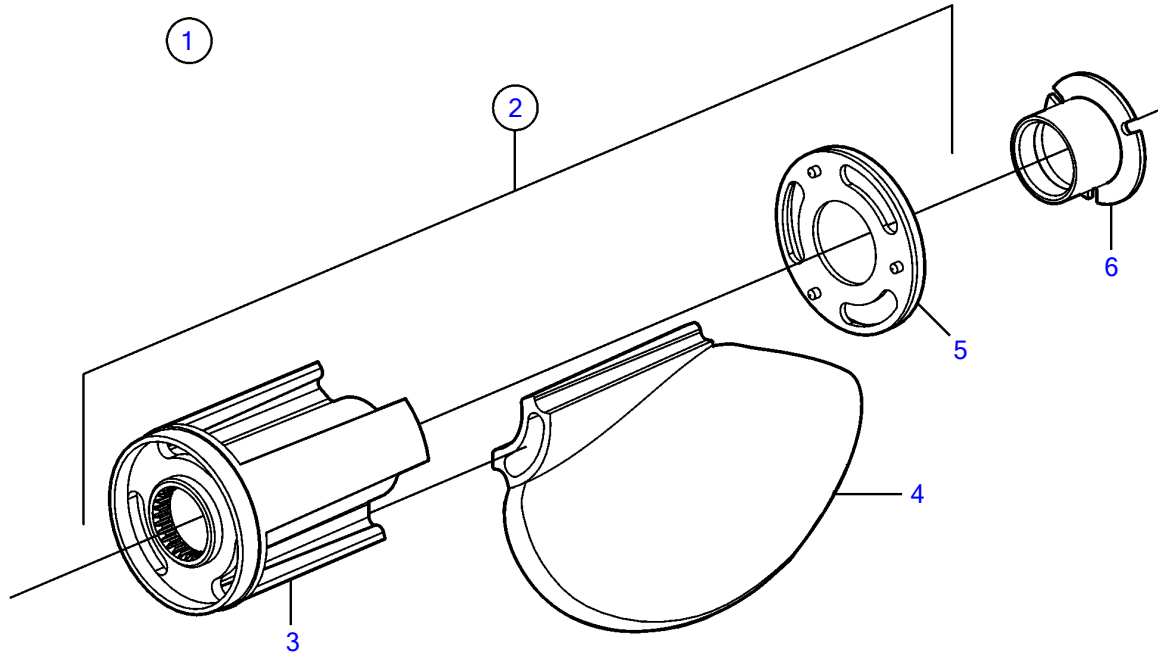

DPS-A

18889

DPS-A

REF	PART NO.	QTY	DESCRIPTION	SEE SEC.	NOTES
1	3807959	1	Kit, set		X2
			• Bulletin P-44-7-14	P-44-7-14-EN	X-series Propellers fore XDP and DPS drives update
1	3807958	1	Kit, set		X3
	3807957	1	Kit, set		X4
	3807956	1	Kit, set		X5
	3807955	1	Kit, set		X6
	3807954	1	Kit, set		X7
	3807953	1	Kit, set		X8
	3807952	1	Kit, set		X9
2	(888654)	1	• Propeller, front		Obsolete part, X2
	(3807949)	1	• Propeller, front		Obsolete part, X3
	(3807945)	1	• Propeller, front		Obsolete part, X4
	(3807941)	1	• Propeller, front		Obsolete part, X5
	(3807937)	1	• Propeller, front		Obsolete part, X6
	(3807932)	1	• Propeller, front		Obsolete part, X7
	3861623	1	• Propeller, front		X8
	(889562)	1	• Propeller, front		Obsolete part, X9
3		1	• • Propeller hub, front		
4	888651	3	• • Propeller blade		Obsolete part, X2
	3861590	3	• • Blade		X3
	3861592	3	• • Blade		X4
	3861594	3	• • Blade		X5
	3861596	3	• • Blade		X6
	3861598	3	• • Blade		X7
	3861600	3	• • Propeller		X8
	889557	3	• • Propeller blade		Obsolete part, X9
5	(3861604)	1	• • Cardboard tube, front		Obsolete part
6	3861794	1	• Propeller nut, front		
7	(888655)	1	• Propeller, rear		Obsolete part, X2
	3861614	1	• Propeller, rear		X3
	(3807946)	1	• Propeller, rear		Obsolete part, X4
	(3807942)	1	• Propeller, rear		Obsolete part, X5
	(3807938)	1	• Propeller, rear		Obsolete part, X6
	(3807933)	1	• Propeller, rear		Obsolete part, X7
	3861624	1	• Propeller, rear		X8
	(889564)	1	• Propeller, rear		Obsolete part, X9
8		1	• • Propeller hub, rear		
9	888652	3	• • Propeller blade		Obsolete part, X2
	3861591	3	• • Blade		X3
	3861593	3	• • Blade		X4
	3861595	3	• • Propeller		X5
	3861597	3	• • Blade		X6
	3861599	3	• • Blade		X7
	3861601	3	• • Blade		X8
	889559	3	• • Propeller blade		Obsolete part, X9
10	(3861605)	1	• • Cardboard tube, rear		Obsolete part
11	3851341	1	Propeller nut, rear		replaced by next part number
	21631162	1	Propeller nut, rear		
12	3862797	1	Tool, front		
13	3862808	1	Tool, rear		