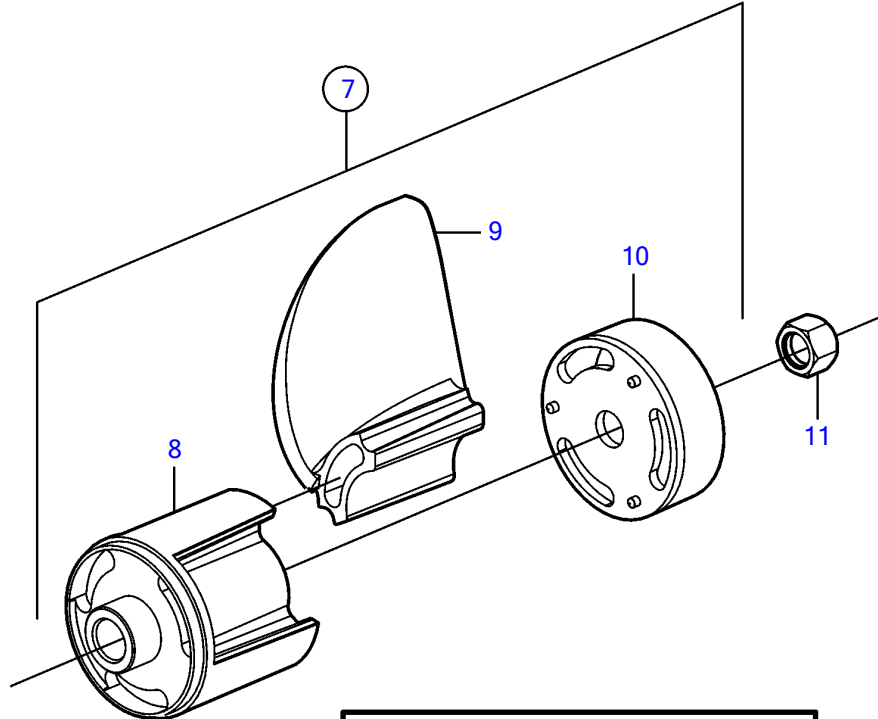

DPS-A

18889

DPS-A

REF	PART NO.	QTY	DESCRIPTION	SEE SEC.	NOTES
1	3807959	1	Kit, set		X2
			• Bulletin P-44-7-14	P-44-7-14-EN	X-series Propellers fore XDP and DPS drives update
1	3807958	1	Kit, set		X3
	3807957	1	Kit, set		X4
	3807956	1	Kit, set		X5
	3807955	1	Kit, set		X6
	3807954	1	Kit, set		X7
	3807953	1	Kit, set		X8
	3807952	1	Kit, set		X9
2	(888654)	1	• Propeller, front		Obsolete part, X2
	(3807949)	1	• Propeller, front		Obsolete part, X3
	(3807945)	1	• Propeller, front		Obsolete part, X4
	(3807941)	1	• Propeller, front		Obsolete part, X5
	(3807937)	1	• Propeller, front		Obsolete part, X6
	(3807932)	1	• Propeller, front		Obsolete part, X7
	3861623	1	• Propeller, front		X8
	(889562)	1	• Propeller, front		Obsolete part, X9
3		1	• • Propeller hub, front		
4	888651	3	• • Propeller blade		Obsolete part, X2
	3861590	3	• • Blade		X3
	3861592	3	• • Blade		X4
	3861594	3	• • Blade		X5
	3861596	3	• • Blade		X6
	3861598	3	• • Blade		X7
	3861600	3	• • Propeller		X8
	889557	3	• • Propeller blade		Obsolete part, X9
5	(3861604)	1	• • Cardboard tube, front		Obsolete part
6	3861794	1	• Propeller nut, front		
7	(888655)	1	• Propeller, rear		Obsolete part, X2
	3861614	1	• Propeller, rear		X3
	(3807946)	1	• Propeller, rear		Obsolete part, X4
	(3807942)	1	• Propeller, rear		Obsolete part, X5
	(3807938)	1	• Propeller, rear		Obsolete part, X6
	(3807933)	1	• Propeller, rear		Obsolete part, X7
	3861624	1	• Propeller, rear		X8
	(889564)	1	• Propeller, rear		Obsolete part, X9
8		1	• • Propeller hub, rear		
9	888652	3	• • Propeller blade		Obsolete part, X2
	3861591	3	• • Blade		X3
	3861593	3	• • Blade		X4
	3861595	3	• • Propeller		X5
	3861597	3	• • Blade		X6
	3861599	3	• • Blade		X7
	3861601	3	• • Blade		X8
	889559	3	• • Propeller blade		Obsolete part, X9
10	(3861605)	1	• • Cardboard tube, rear		Obsolete part
11	3851341	1	Propeller nut, rear		replaced by next part number
	21631162	1	Propeller nut, rear		
12	3862797	1	Tool, front		
13	3862808	1	Tool, rear		