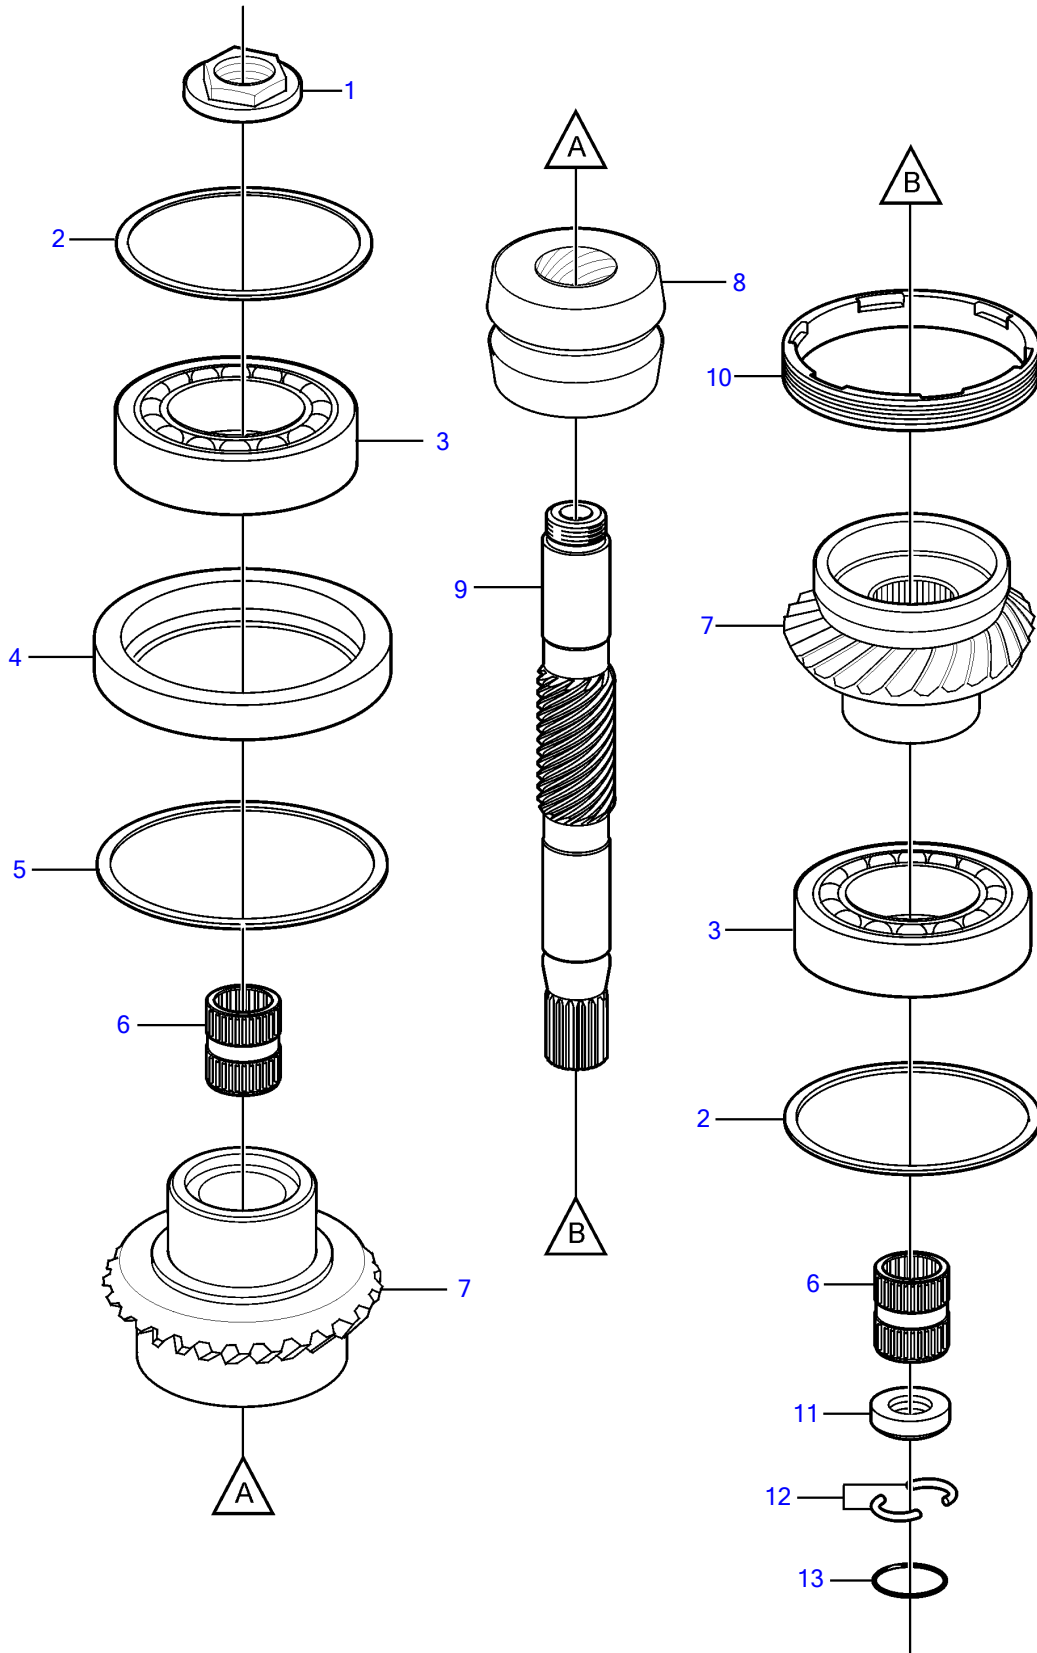

DPS-B1, 2.32, DPS-B1 OX, 2.32, FWD-B1, 2.32

23246

DPS-B1, 2.32, DPS-B1 OX, 2.32, FWD-B1, 2.32

REF	PART NO.	QTY	DESCRIPTION	NOTES
1	3852301	1	Nut	TH=0.00
	3852302	1	Nut	TH=0.20mm
	3852303	1	Nut	TH=0.40mm
	3852375	1	Nut	TH=0.60mm
2	3860615	1	Shim	TH=0.002"
	3860616	1	Shim	TH=0.003"
	3860617	1	Shim	TH=0.004"
	3860618	1	Shim	TH=0.005"
	3860619	1	Shim	TH=0.010"
3	11028	2	Ball bearing	
4	3841970	1	Ring	
5	3842161	1	Shim	TH=0.002"
	3842162	1	Shim	TH=0.003"
	3842163	1	Shim	TH=0.004"
	3842164	1	Shim	TH=0.005"
	3842165	1	Shim	TH=0.010"
6	3852390	2	Bearing	
7		1	Gear	
8	3807613	1	Sliding sleeve	
9	22262547	1	Shaft	
10	3860106	1	Ring	
11	3860273	1	Spacer ring	
12	3852295	2	Locking clip	
13	949656	1	O-ring	