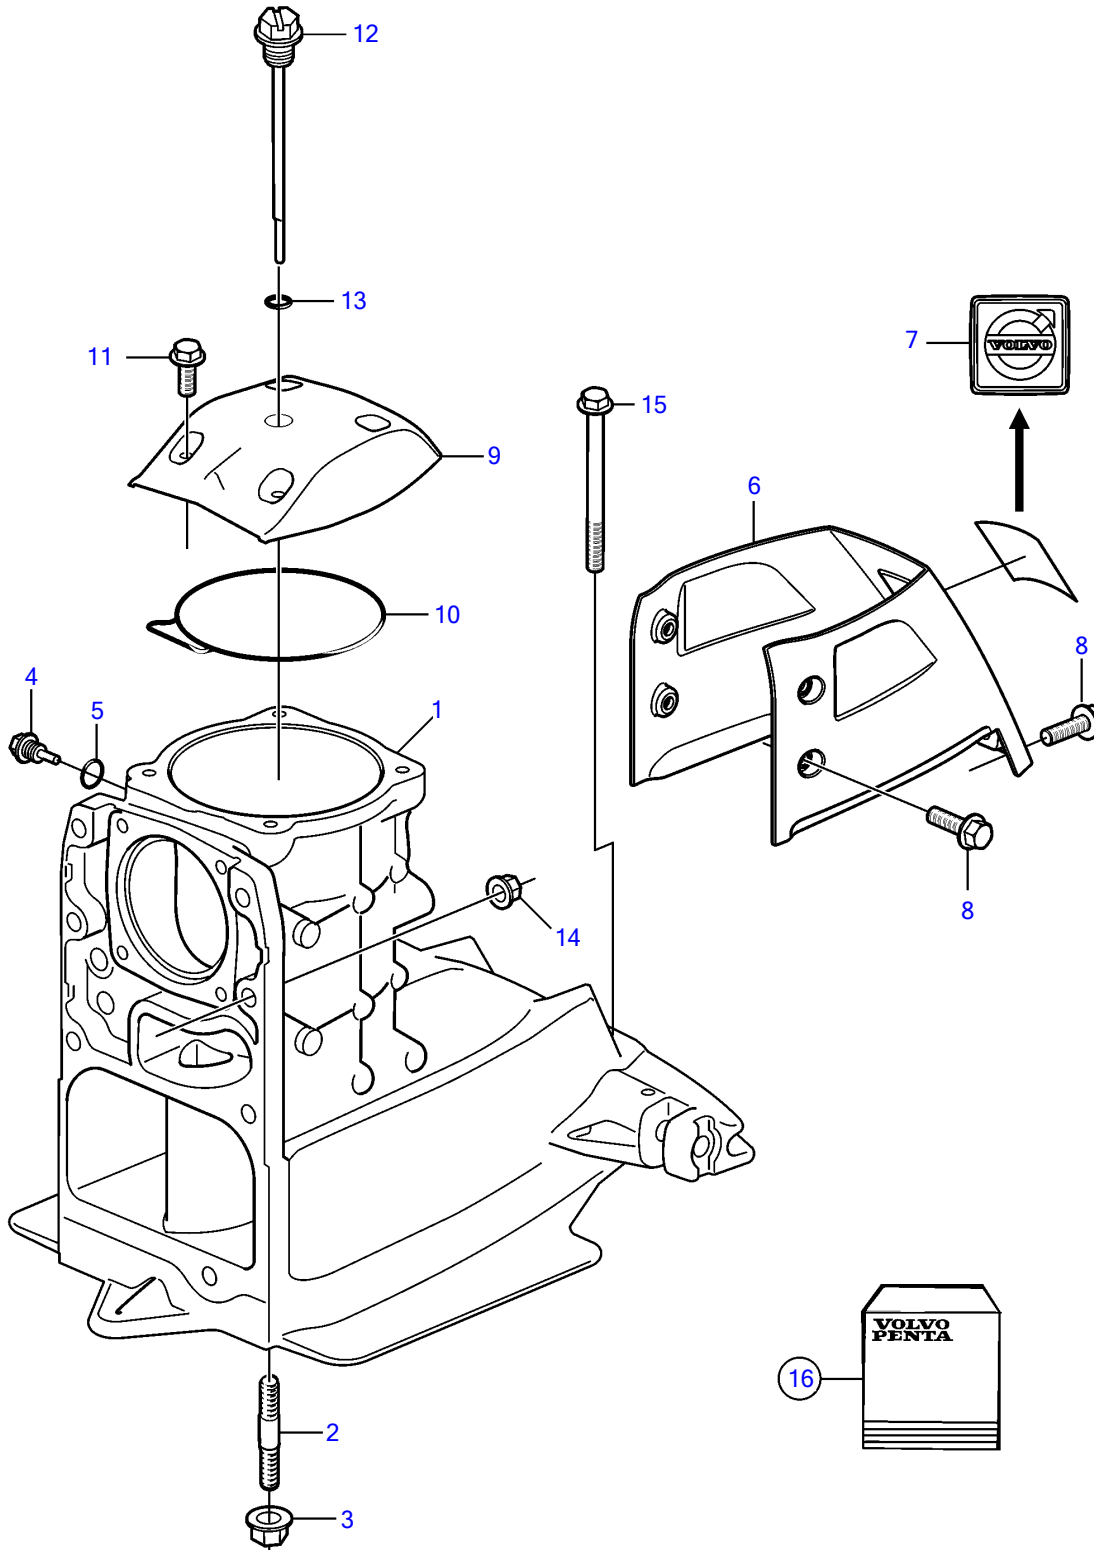

SX-A, DPS-A, DPS-B, SX-A 1.43, SX-A 1.51, SX-A 1.60, SX-A 1.66, SX-A 1.79, SX-A 1.89, SX-A 1.97, SX-A 2.18, DPS-A 1.68, DPS-A 1.78, DPS-A 1.95, DPS-A 2.11, DPS-A 2.14, DPS-A 2.32, DPS-B 178, DPS-B 1.95, DPS-B 2.14, DPS-B 2.32

23244

SX-A, DPS-A, DPS-B, SX-A 1.43, SX-A 1.51, SX-A 1.60, SX-A 1.66, SX-A 1.79, SX-A 1.89, SX-A 1.97, SX-A 2.18, DPS-A 1.68, DPS-A 1.78, DPS-A 1.95, DPS-A 2.11, DPS-A 2.14, DPS-A 2.32, DPS-B 178, DPS-B 1.95, DPS-B 2.14, DPS-B 2.32

REF	PART NO.	QTY	DESCRIPTION	SEE SEC.	NOTES
1	3840844	1	Gear housing		replaced by next part number
	21119788	1	Gear housing		replaced by next part number
			• Bulletin P-44-1-24	P-44-1-24-EN	Upper Gearhousing Kits
1	21747723	1	Gear housing kit	37015	See Parts Bulletin, P-44-1-24
2	977298	4	Stud		
3	984054	4	Flange lock nut		
4	3854539	1	Plug		
5	3855081	1	• O-ring		
6	3842136	1	Cover		
7	3863409	1	Decal		replaced by next part number
	3887432	1	Decal		
8	990859	5	Flange screw		
9	3594824	1	Service kit		
	3842916	1	• Cover, upper		replaced by next part number
			• Bulletin P-44-1-16	P-44-1-16-EN	Drive Service Kits
9		1	• Cover		replaced by next part number
			• Bulletin P-44-1-24	P-44-1-24-EN	Upper Gearhousing Kits
9	21709796	1	• Cover		
10	3841964	1	• Gasket		replaced by next part number
	3889782	1	• Gasket		
11	990859	4	Flange screw		
12	3888544	1	Dipstick		
13	3852045	1	O-ring		
14	3853329	6	Nut		
15	990860	2	Flange screw		
16	3888917	1	Gasket kit	9943	