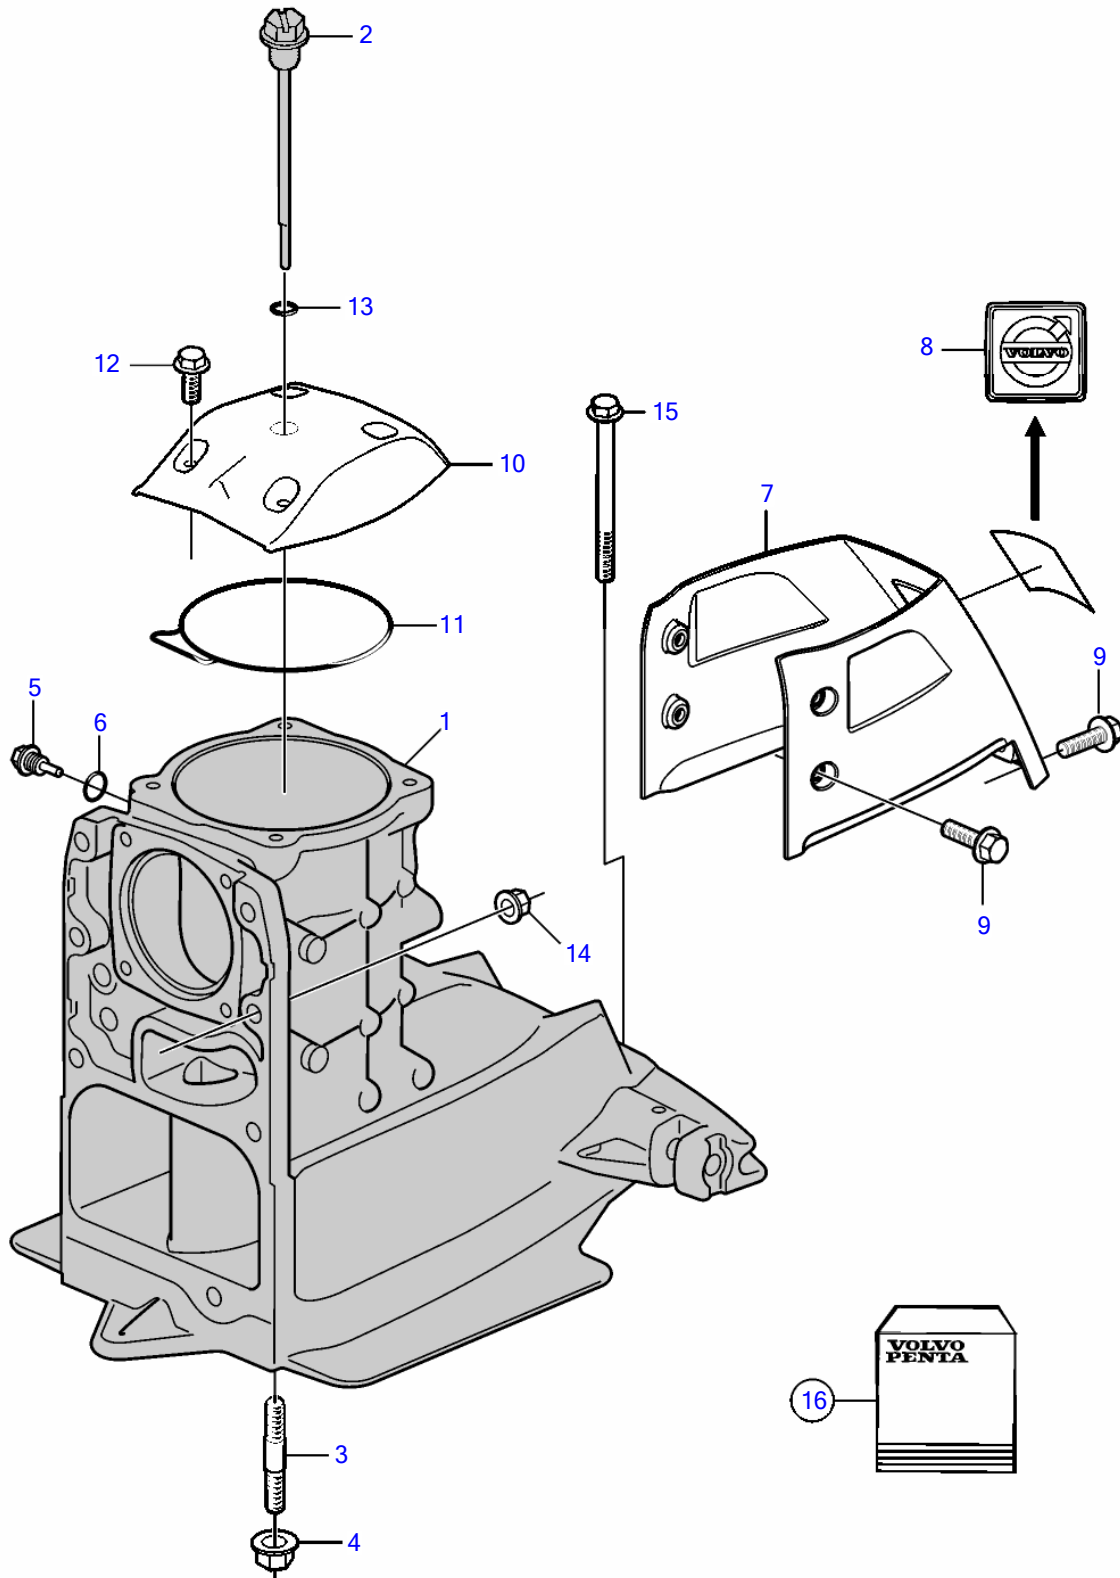

DPS-B1 OX, 1.95, DPS-B1 OX, 2.14, DPS-B1 OX, 2.32, DPS-B1 OX

23070

DPS-B1 OX, 1.95, DPS-B1 OX, 2.14, DPS-B1 OX, 2.32, DPS-B1 OX

REF	PART NO.	QTY	DESCRIPTION	SEE SEC.
1	21747724	1	Gear housing kit	
		1	• Gear housing	
2	21696129	1	• Dipstick	
3	977298	4	Stud	
4	984054	4	Flange lock nut	
5	3887005	1	Magnetic plug	
6	955972	1	• O-ring	
7	3842136	1	Cover	
8	3887432	1	Decal	
9	21906721	5	Flange screw	
10	21709797	1	Cover	
11	3889782	1	Gasket	
12	21906721	4	Flange screw	
13	3852045	1	O-ring	
14	3853329	6	Nut	
15	990860	2	Flange screw	
16	3888917	1	Gasket kit	9943