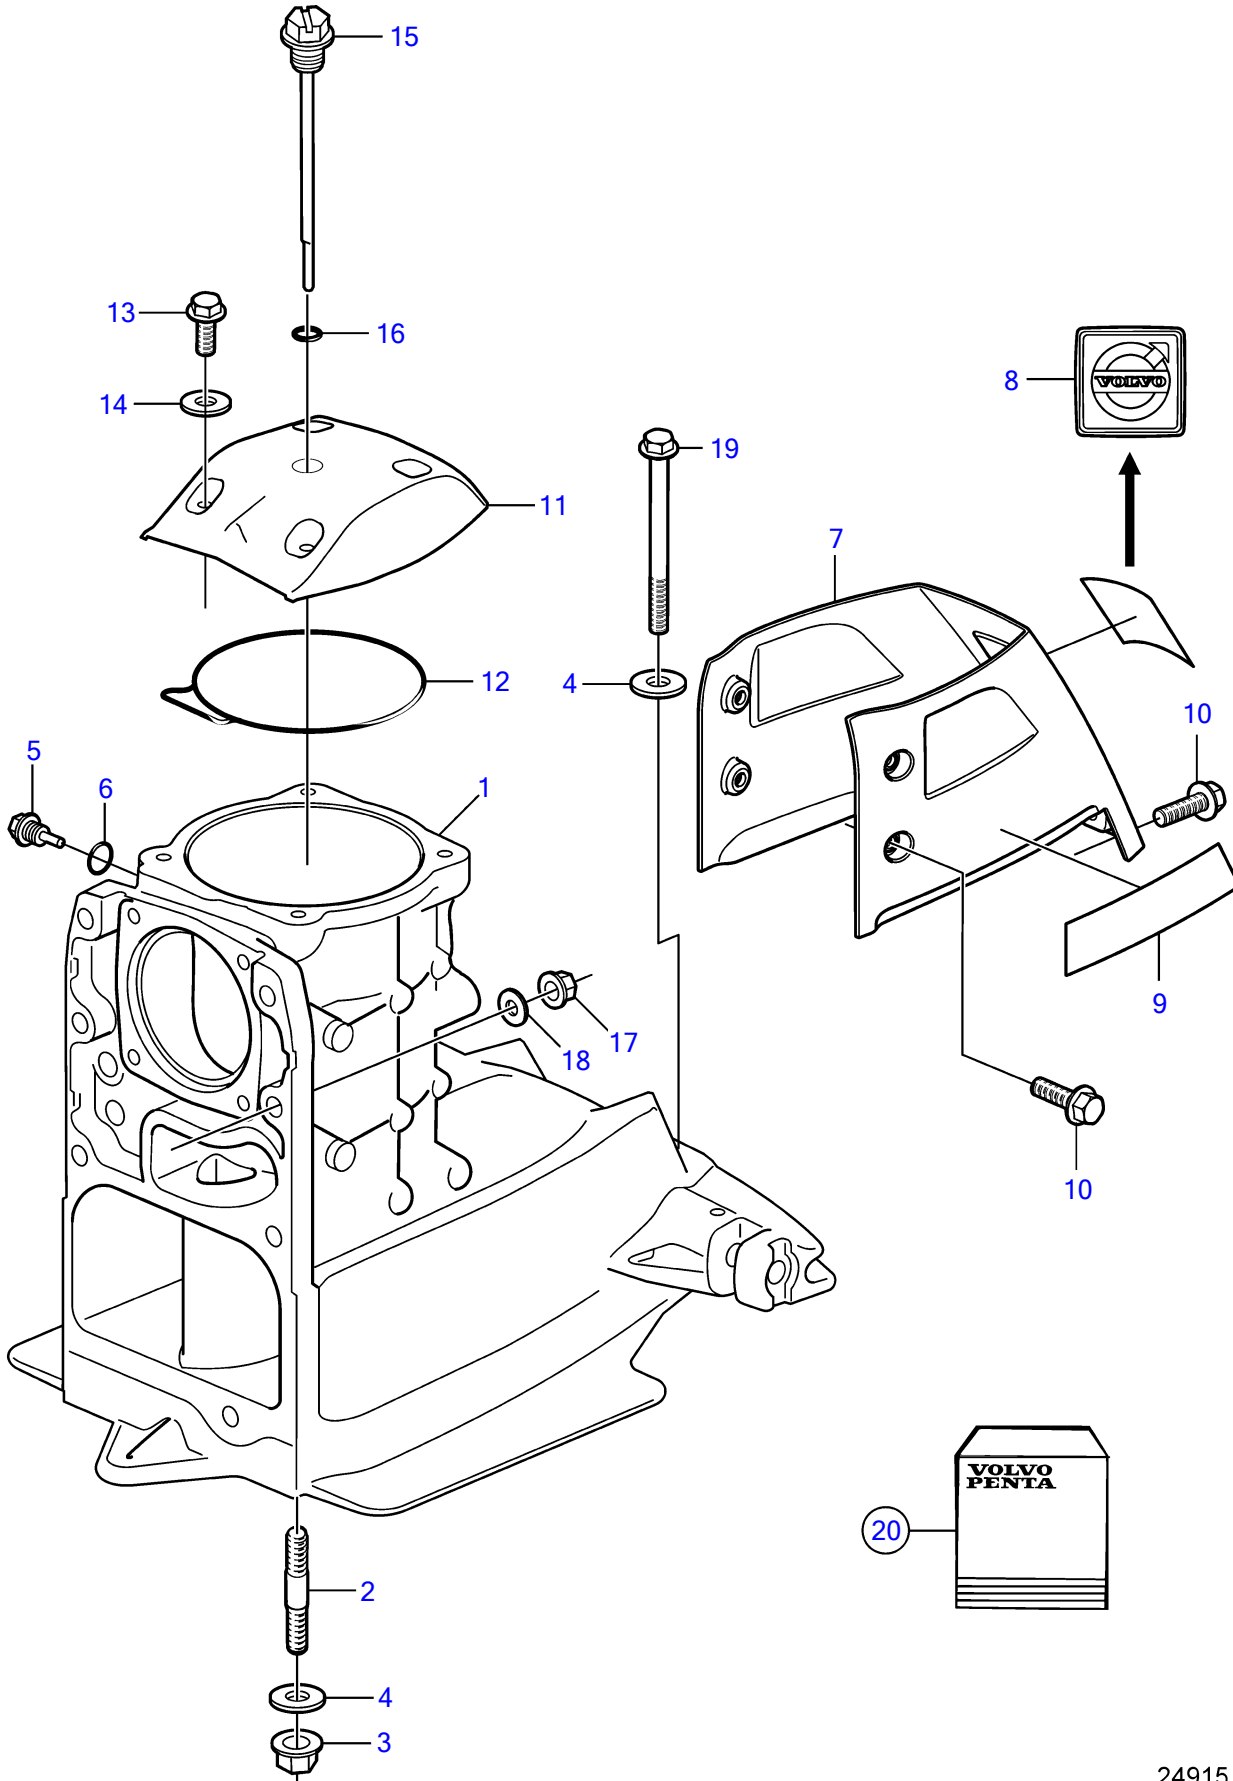

DPS-A OXi, DPS-A OXi 1.78, DPS-A OXi 1.95, DPS-A OXi 2.14

DPS-A OXi, DPS-A OXi 1.78, DPS-A OXi 1.95, DPS-A OXi 2.14

REF	PART NO.	QTY	DESCRIPTION	SEE SEC.	NOTES
1	21120518	1	Gear housing		replaced by next part number
			• Bulletin P-44-1-24	P-44-1-24-EN	Upper Gearhousing Kits
1	21747724	1	Gear housing kit	37016	See Parts Bulletin, P-44-1-24
2	977298	4	Stud		
3	984054	4	Flange lock nut		
4	980933	6	Washer		
5	3887005	1	Magnetic plug		
6	949187	1	• O-ring		
7	21390286	1	Cover		
8	3887432	1	Decal		
9	21235943	2	Decal		OceanX, replaced by next part number
	21606399	2	Decal		OceanX
10	990859	5	Flange screw		
11	21136721	1	Cover		replaced by next part number
			• Bulletin P-44-1-24	P-44-1-24-EN	Upper Gearhousing Kits
11	21709797	1	Cover		
12	3889782	1	Gasket		
13	990859	4	Flange screw		
14	982408	4	Washer		
15	3888544	1	Dipstick		
16	3852045	1	O-ring		
17	3853329	6	Nut		
18	3854496	6	Washer		
19	990860	2	Flange screw		
20	3888917	1	Gasket kit	9943	

7746270-44-35816

24915

Upd:2015-03-04