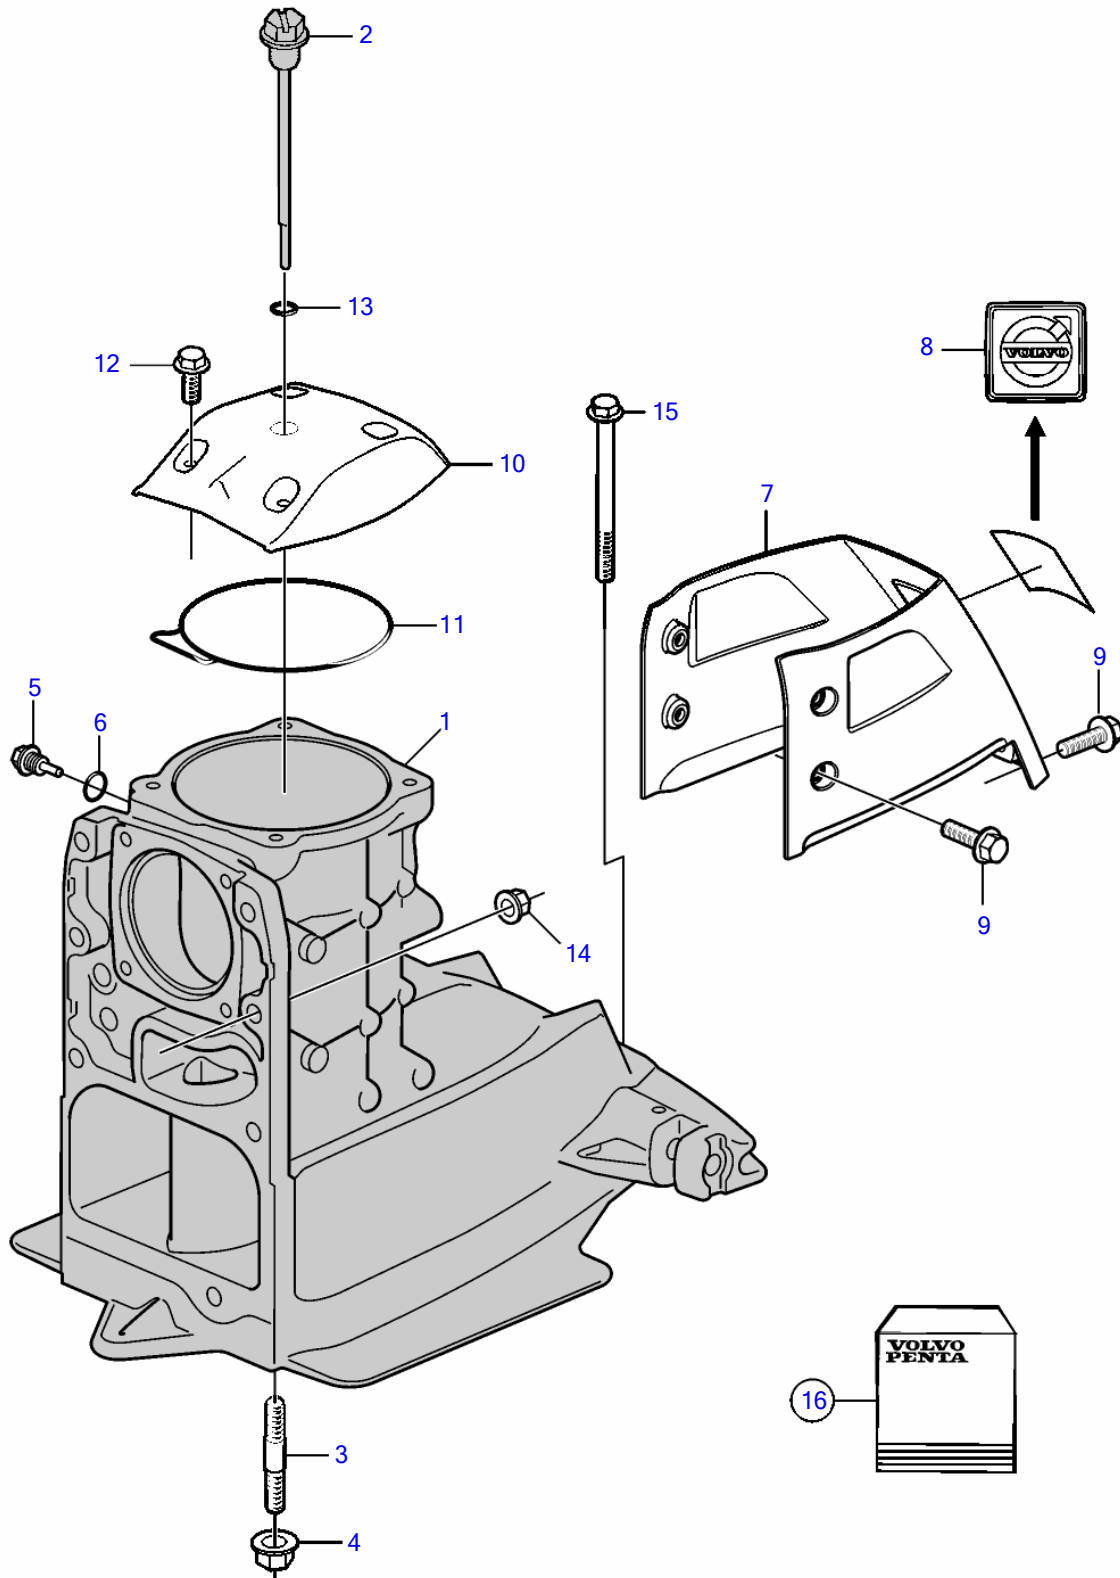

DPS-B1, 1.95, DPS-B1, 2.14, DPS-B1, 2.32, DPS-B1, FWD-B1, 1.95, FWD-B1, 2.14, FWD-B1, 2.32, FWD-B1

23070

DPS-B1, 1.95, DPS-B1, 2.14, DPS-B1, 2.32, DPS-B1, FWD-B1, 1.95, FWD-B1, 2.14, FWD-B1, 2.32, FWD-B1

REF	PART NO.	QTY	DESCRIPTION	SEE SEC.
1	21747723	1	Gear housing kit	
		1	• Gear housing	
2	21696129	1	• Dipstick	
3	977298	4	Stud	
4	984054	4	Flange lock nut	
5	3887005	1	Magnetic plug	
6	955972	1	• O-ring	
7	3842136	1	Cover	
8	3887432	1	Decal	
9	21906721	5	Flange screw	
10	3594824	1	Service kit	
	21709796	1	• Cover	
11	3889782	1	• Gasket	
12	21906721	4	Flange screw	
13	3852045	1	O-ring	
14	3853329	6	Nut	
15	990860	2	Flange screw	
16	3888917	1	Gasket kit	9943