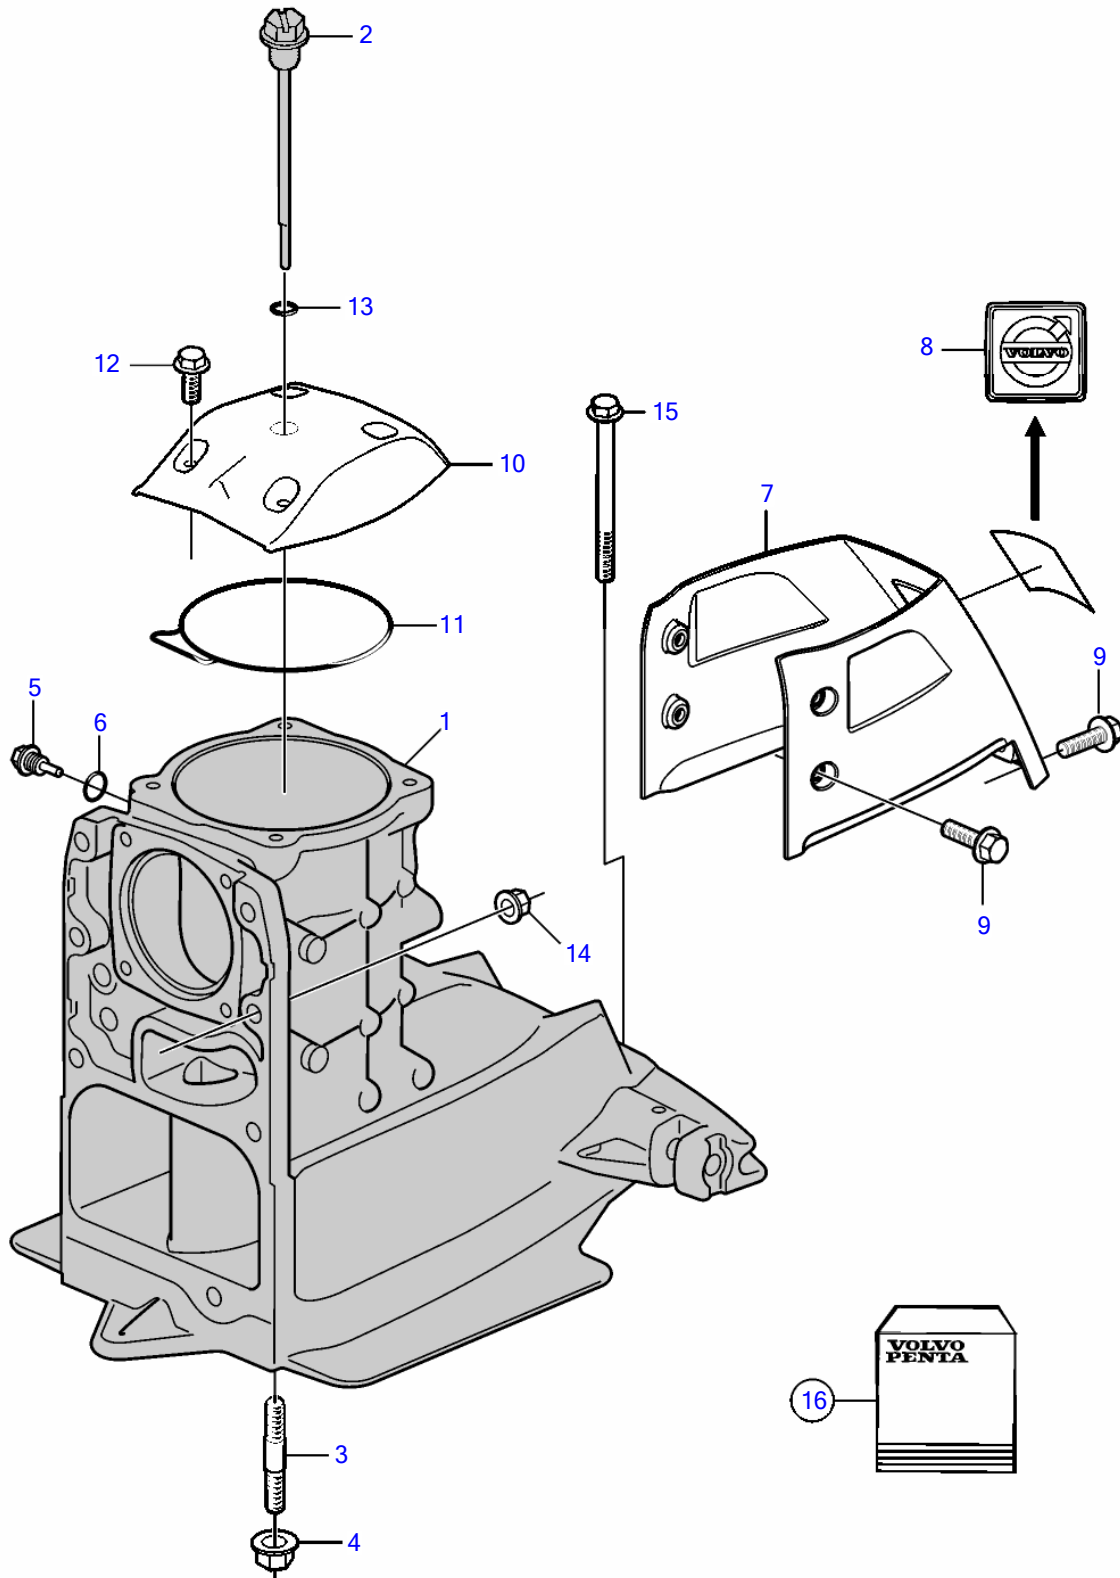

DPS-B, DPS-B 1.95, DPS-B 2.14

23070

DPS-B, DPS-B 1.95, DPS-B 2.14

REF	PART NO.	QTY	DESCRIPTION	SEE SEC.	NOTES
1		X			specification numbers 21766684, 21766685
	21747723	1	Gear housing kit		
		1	• Gear housing		
2	21696129	1	• Dipstick		
3	977298	4	Stud		
4	984054	4	Flange lock nut		
5	3854539	1	Plug		
6	3855081	1	• O-ring		
7	3842136	1	Cover		
8	3887432	1	Decal		
9	990859	5	Flange screw		
10	3594824	1	Service kit		
	21709796	1	• Cover		
11	3889782	1	• Gasket		
12	990859	4	Flange screw		
13	3852045	1	O-ring		
14	3853329	6	Nut		
15	990860	2	Flange screw		
16	3888917	1	Gasket kit	9943	