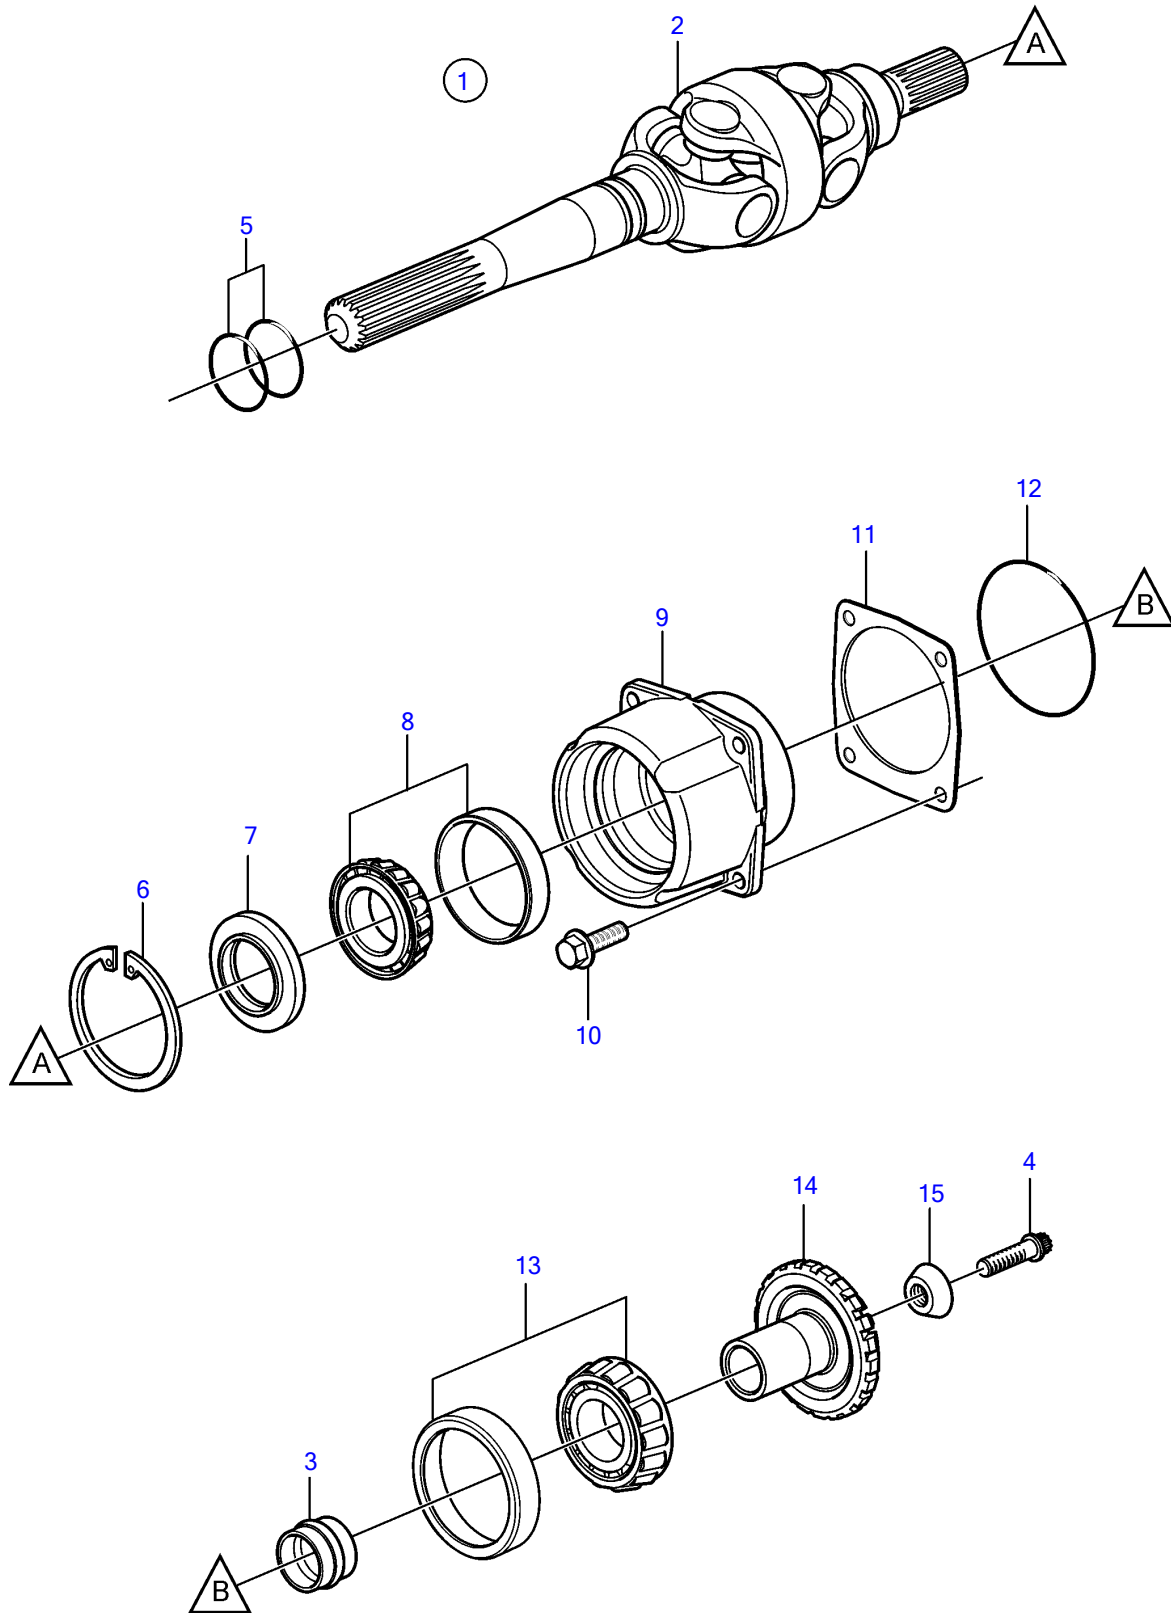

DPS-B1, 1.95, DPS-B1, 2.14, DPS-B1, 2.32, DPS-B1, FWD-B1, 1.95, FWD-B1, 2.14, FWD-B1, 2.32, FWD-B1

23245

DPS-B1, 1.95, DPS-B1, 2.14, DPS-B1, 2.32, DPS-B1, FWD-B1, 1.95, FWD-B1, 2.14, FWD-B1, 2.32, FWD-B1

REF	PART NO.	QTY	DESCRIPTION	SEE SEC.	NOTES
1	3860842	1	Kit		
			• Bulletin P-44-1-5	P-44-1-5-EN	U-joints
2		1	• Universal joint		Not sold separately
3	3852304	1	• Sleeve		
4	3860364	1	• Screw		
5	997368	2	O-ring		
6	914538	1	Snap ring		
7	3852272	1	Sealing		
8	3850853	1	Bearing		replaced by next part number
	183247	1	Roller bearing		
9	22240365	1	Bearing carrier		
10	21906721	4	Flange screw		
11	3842039	1	Shim		TH=0.003"
	3842040	1	Shim		TH=0.004"
	3842041	1	Shim		TH=0.005"
	3842042	1	Shim		TH=0.010"
12	925095	1	O-ring		replaced by next part number
	967344	1	O-ring		
13	3850852	1	Bearing		
14	21130692	1	Kit		1.95:1, includes shift cone
		1	Gear		2.32:1
		1	Gear set		2.14:1
15	853026	1	Washer		