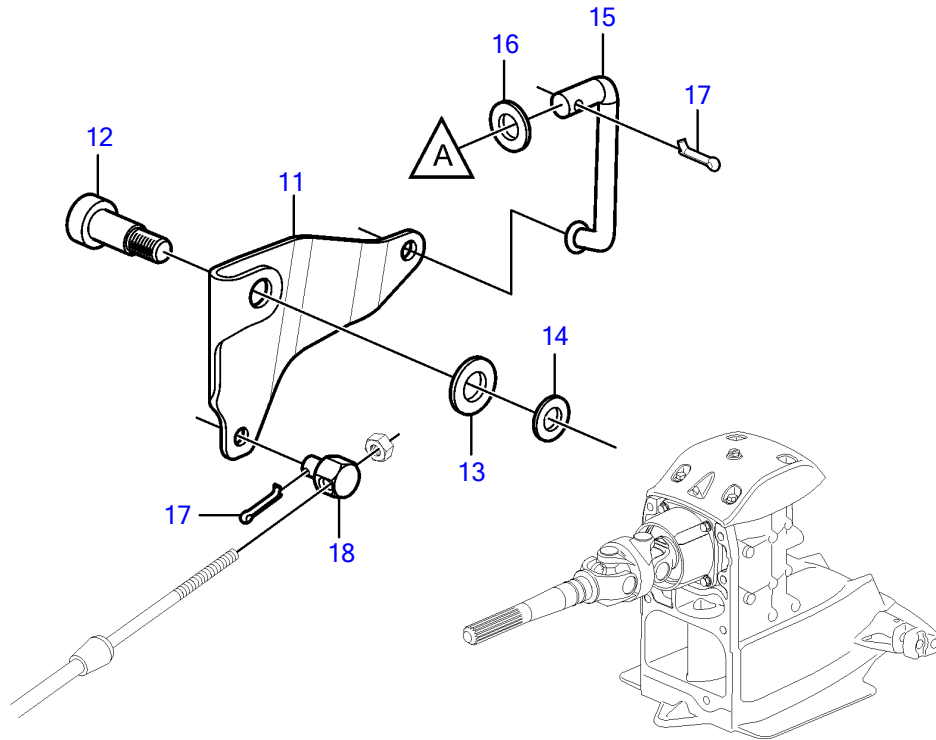

SX-A, DPS-A, DPS-A 1.68, DPS-A 1.78, DPS-A 1.95, DPS-A 2.11, DPS-A 2.14, DPS-A 2.32

SX-A, DPS-A, DPS-A 1.68, DPS-A 1.78, DPS-A 1.95, DPS-A 2.11, DPS-A 2.14, DPS-A 2.32

REF	PART NO.	QTY	DESCRIPTION	NOTES
1	3889982	1	Shift mechanism	
2	3843517	1	• Dog	
3	814184	1	• Spring	
4		1	• Housing	Not sold separately
5	925093	1	• O-ring	
6		1	• Piston	Not sold separately
7	3862867	1	• Pin	
8	951936	1	• Spring pin	
9	3863085	1	• Sealing ring	
10	990859	4	Flange screw	
11	3889945	1	Bracket	
12	3886432	1	Shoulder screw	
13	3887872	1	Wear washer	
14	941670	1	Washer	
15	3847639	1	Link rod	replaced by next part number
	21407172	1	Rod	
16	3852193	1	Washer	
17	3854480	2	Split pin	
18	3852329	1	Cube	