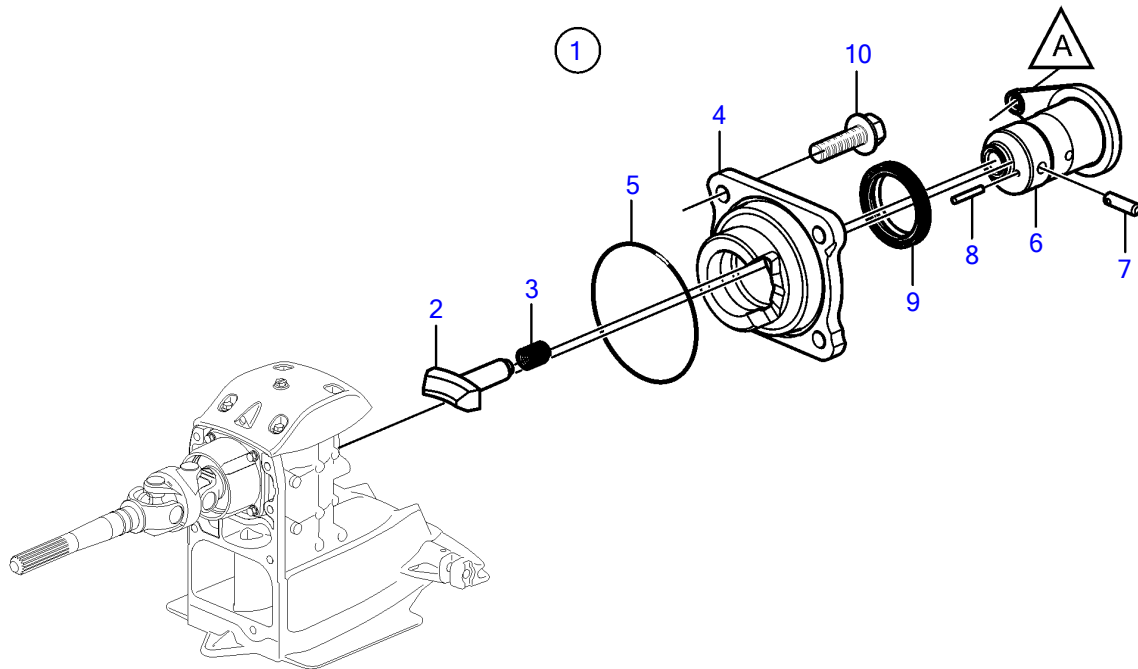

SX-A, DPS-A, DPS-A 1.68, DPS-A 1.78, DPS-A 1.95, DPS-A 2.11, DPS-A 2.14, DPS-A 2.32

SX-A, DPS-A, DPS-A 1.68, DPS-A 1.78, DPS-A 1.95, DPS-A 2.11, DPS-A 2.14, DPS-A 2.32

REF	PART NO.	QTY	DESCRIPTION	NOTES
1	3889982	1	Shift mechanism	
2	3843517	1	• Dog	
3	814184	1	• Spring	
4		1	• Housing	Not sold separately
5	925093	1	• O-ring	
6		1	• Piston	Not sold separately
7	3862867	1	• Pin	
8	951936	1	• Spring pin	
9	3863085	1	• Sealing ring	
10	990859	4	Flange screw	
11	3889945	1	Bracket	
12	3886432	1	Shoulder screw	
13	3887872	1	Wear washer	
14	941670	1	Washer	
15	3847639	1	Link rod	replaced by next part number
	21407172	1	Rod	
16	3852193	1	Washer	
17	3854480	2	Split pin	
18	3852329	1	Cube	