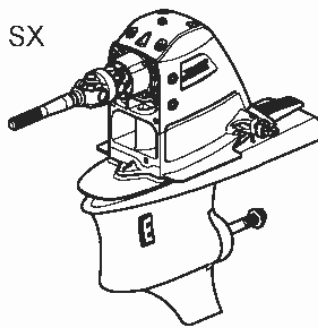

SX-A, DPS-A, DPS-B, DPS-A OXi, DPS-B OX, DPS-B1 OX, DPS-B1, FWD

25153

SX-A, DPS-A, DPS-B, DPS-A OXi, DPS-B OX, DPS-B1 OX, DPS-B1, FWD

REF	PART NO.	QTY	DESCRIPTION	SEE SEC.	NOTES
1	3888816	1	Anode kit, aluminum		
	3888817	1	Anode kit, zinc		
	3888818	1	Anode kit, magnesium		
2	3888813	1	Anode kit, aluminum		
	3888814	1	Anode kit, zinc		
	3888815	1	Anode kit, magnesium		
3	3889788	1	Gasket		
4	3853329	6	Nut		
5		X	Transmission oil		Fill level is determined by dipstick
		X	Transmission oil		USA
	1141679	3	Transmission oil		12x1 qt
	1141680	1	Transmission oil		4x1 gal
	1141681	1	Transmission oil		5 gal
		X	Transmission oil		Europe and other markets
	3809443	3	Transmission oil		1L
	3809442	1	Transmission oil		5L
	3809441	1	Transmission oil		20L
6	22197130	1	Bellows kit, u-joint		
			• Bulletin P-44-1-27	P-44-1-27-EN	Improved U-joint Bellows, SX, DPS, DP-S
6	22274887	1	• Hose clamp		
7	3888916	1	Kit, exhaust		
	3852604	2	• Hose clamp		