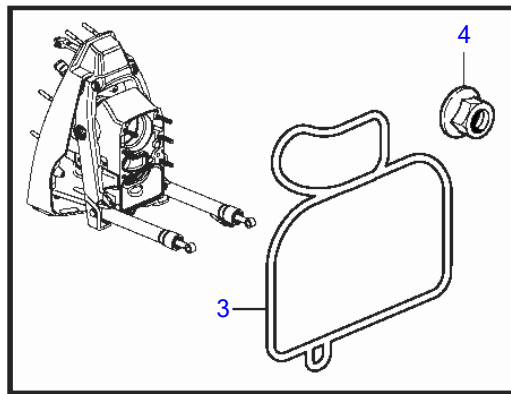

SX-A, DPS-A, DPS-B, DPS-A OXi, DPS-B OX, DPS-B1 OX, DPS-B1, FWD

25153

SX-A, DPS-A, DPS-B, DPS-A OXi, DPS-B OX, DPS-B1 OX, DPS-B1, FWD

REF	PART NO.	QTY	DESCRIPTION	SEE SEC.	NOTES
1	3888816	1	Anode kit, aluminum		
	3888817	1	Anode kit, zinc		
	3888818	1	Anode kit, magnesium		
2	3888813	1	Anode kit, aluminum		
	3888814	1	Anode kit, zinc		
	3888815	1	Anode kit, magnesium		
3	3889788	1	Gasket		
4	3853329	6	Nut		
5		X	Transmission oil		Fill level is determined by dipstick
		X	Transmission oil		USA
	1141679	3	Transmission oil		12x1 qt
	1141680	1	Transmission oil		4x1 gal
	1141681	1	Transmission oil		5 gal
		X	Transmission oil		Europe and other markets
	3809443	3	Transmission oil		1L
	3809442	1	Transmission oil		5L
	3809441	1	Transmission oil		20L
6	22197130	1	Bellows kit, u-joint		
			• Bulletin P-44-1-27	P-44-1-27-EN	Improved U-joint Bellows, SX, DPS, DP-S
6	22274887	1	• Hose clamp		
7	3888916	1	Kit, exhaust		
	3852604	2	• Hose clamp		