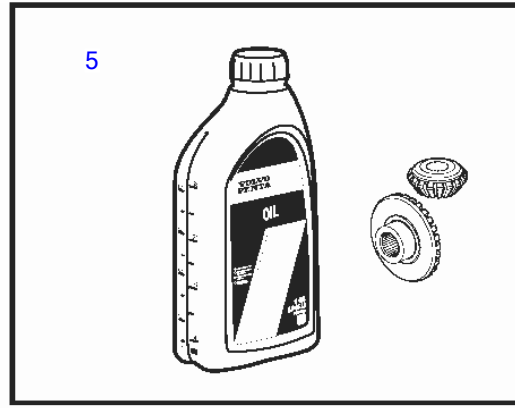

SX-A, DPS-A, DPS-B, DPS-A OXi, DPS-B OX, DPS-B1 OX, DPS-B1, FWD

25153

SX-A, DPS-A, DPS-B, DPS-A OXi, DPS-B OX, DPS-B1 OX, DPS-B1, FWD

REF	PART NO.	QTY	DESCRIPTION	SEE SEC.	NOTES
1	3888816	1	Anode kit, aluminum		
	3888817	1	Anode kit, zinc		
	3888818	1	Anode kit, magnesium		
2	3888813	1	Anode kit, aluminum		
	3888814	1	Anode kit, zinc		
	3888815	1	Anode kit, magnesium		
3	3889788	1	Gasket		
4	3853329	6	Nut		
5		X	Transmission oil		Fill level is determined by dipstick
		X	Transmission oil		USA
	1141679	3	Transmission oil		12x1 qt
	1141680	1	Transmission oil		4x1 gal
	1141681	1	Transmission oil		5 gal
		X	Transmission oil		Europe and other markets
	3809443	3	Transmission oil		1L
	3809442	1	Transmission oil		5L
	3809441	1	Transmission oil		20L
6	22197130	1	Bellows kit, u-joint		
			• Bulletin P-44-1-27	P-44-1-27-EN	Improved U-joint Bellows, SX, DPS, DP-S
6	22274887	1	• Hose clamp		
7	3888916	1	Kit, exhaust		
	3852604	2	• Hose clamp		