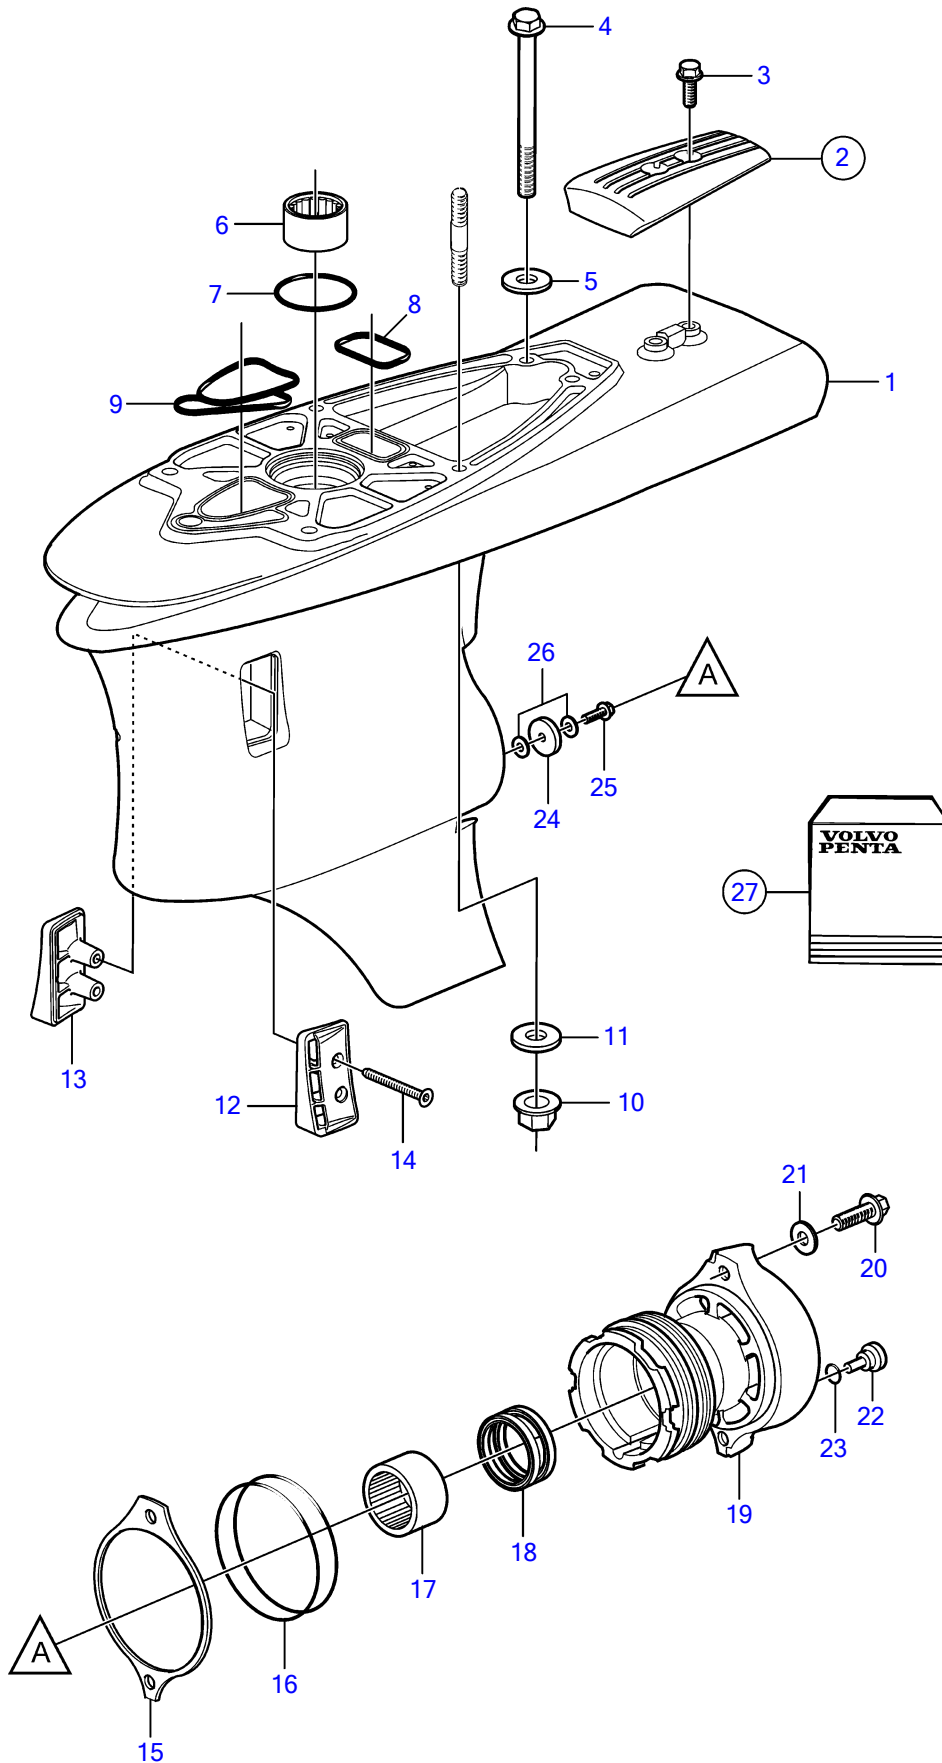

DPS-B OX, DPS-B OX 1.78, DPS-B OX 1.95, DPS-B OX 2.14, DPS-B OX 1.95, DPS-B OX 2.14, DPS-B1 OX, 1.95, DPS-B1 OX, 2.14, DPS-B1 OX, 2.32, DPS-B1 OX

DPS-B OX, DPS-B OX 1.78, DPS-B OX 1.95, DPS-B OX 2.14, DPS-B OX 1.95, DPS-B OX 2.14, DPS-B1 OX, 1.95, DPS-B1 OX, 2.14, DPS-B1 OX, 2.32, DPS-B1 OX

REF	PART NO.	QTY	DESCRIPTION	SEE SEC.	NOTES
1	21120512	1	Gear housing		
2	3888813	1	Anode kit, aluminum		
	3888814	1	Anode kit, zinc		
	3888815	1	Anode kit, magnesium		
3		2	• Screw		
4	990860	2	Flange screw		
5	980933	2	Washer		
6	184654	1	Needle roller bushin		
7	3852866	1	O-ring		
8	3889786	1	Gasket		
9	3889784	1	Gasket		
10	984054	4	Flange lock nut		
11	980933	4	Washer		
12	3841960	1	Water inlet		
13	3841962	1	Water inlet		
14	3887570	2	Allen head sunk scre		
15	3887661	1	Shim		TH=0.002"
	3883814	1	Shim		TH=0.003"
	3887699	1	Shim		TH=0.004"
	3883815	1	Shim		TH=0.005"
	3883817	1	Shim		TH=0.010"
	(3883818)	1	Shim		Obsolete part, TH=0.015"
16	925259	2	O-ring		
17	183859	1	Needle roller bushin		
18	851407	2	Sealing ring		
19	21141700	1	Bearing carrier		
20	3888786	2	Flange screw		
21	982408	2	Washer		
22	3887005	1	Magnetic plug		
23	955972	1	• O-ring		
24	854096	1	Magnet		
25	990857	1	Flange screw		
26	955893	2	Washer		
27	3888822	1	Gasket kit	9943	