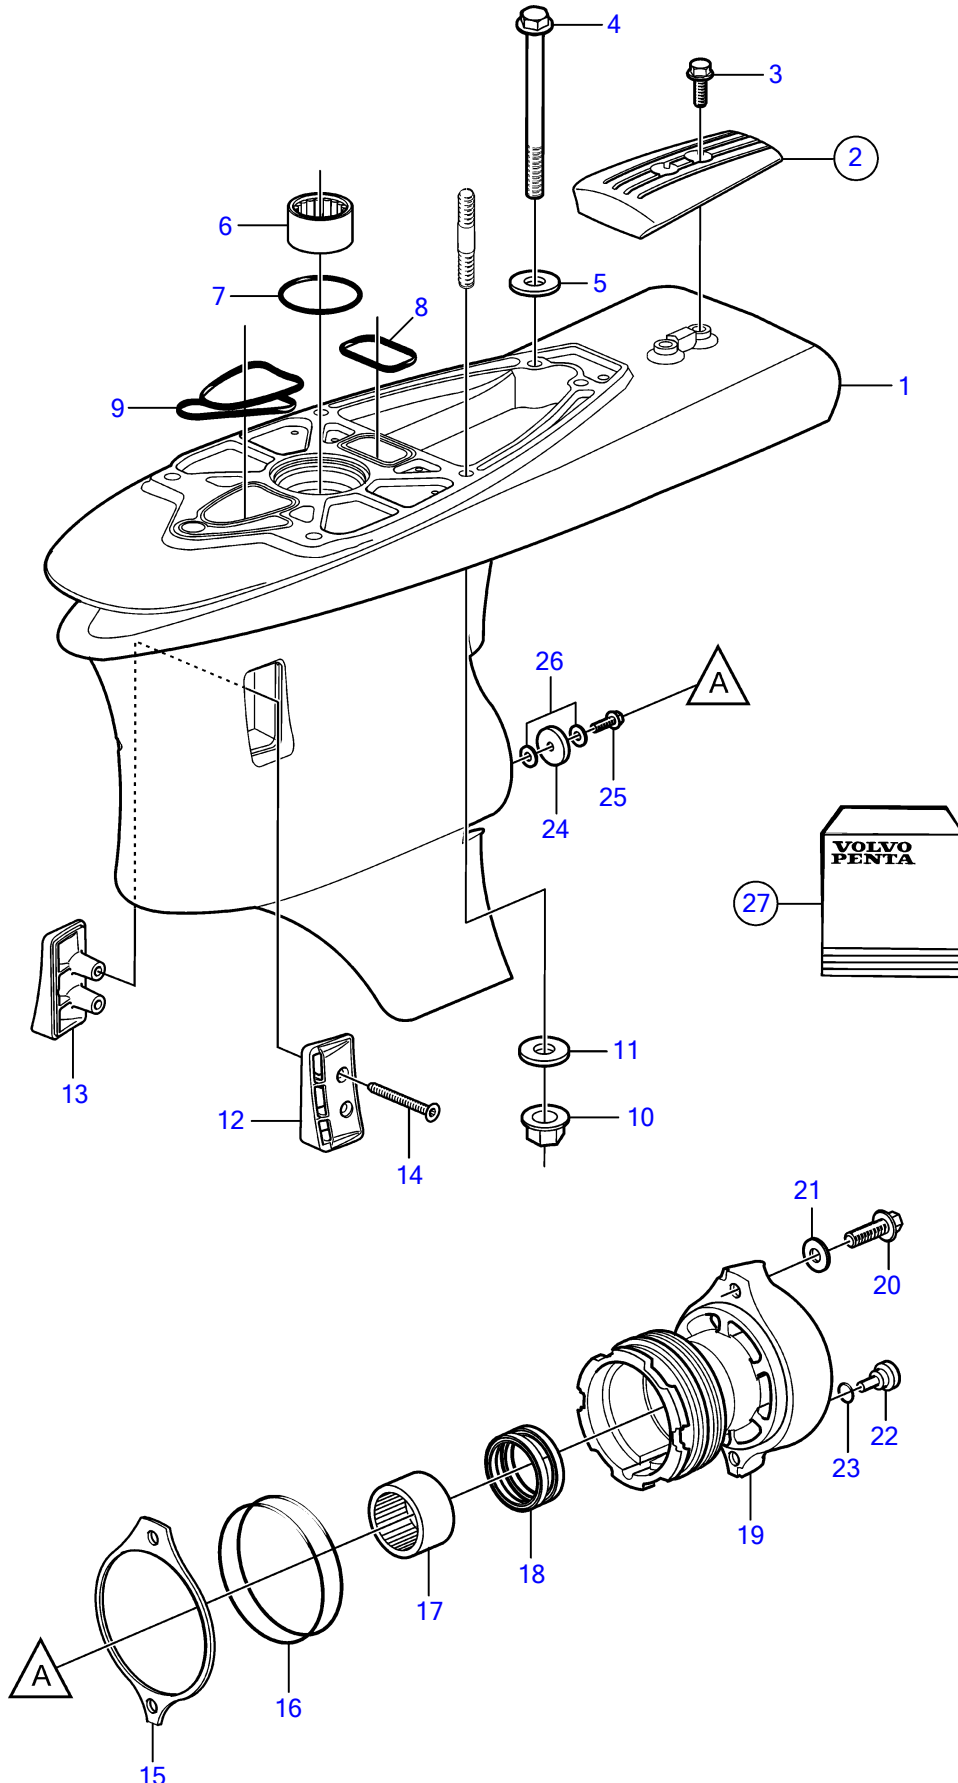

DPS-A OXi, DPS-A OXi 1.78, DPS-A OXi 1.95, DPS-A OXi 2.14

DPS-A OXi, DPS-A OXi 1.78, DPS-A OXi 1.95, DPS-A OXi 2.14

REF	PART NO.	QTY	DESCRIPTION	SEE SEC.	NOTES
1	21120512	1	Gear housing		
2	3888813	1	Anode kit, aluminum		
	3888814	1	Anode kit, zinc		
	3888815	1	Anode kit, magnesium		
3		2	• Screw		
4	990860	2	Flange screw		
5	980933	2	Washer		
6	184654	1	Needle roller bushin		
7	3852866	1	O-ring		
8	3889786	1	Gasket		
9	3889784	1	Gasket		
10	984054	4	Flange lock nut		
11	980933	4	Washer		
12	3841960	1	Water inlet		
13	3841962	1	Water inlet		
14	3887570	2	Allen head sunk scre		
15	3887661	1	Shim		TH=0.002"
	3883814	1	Shim		TH=0.003"
	3887699	1	Shim		TH=0.004"
	3883815	1	Shim		TH=0.005"
	3883817	1	Shim		TH=0.010"
	(3883818)	1	Shim		Obsolete part, TH=0.015"
16	925259	2	O-ring		
17	183859	1	Needle roller bushin		
18	851407	2	Sealing ring		
19	21141700	1	Bearing carrier		
20		2	Flange screw		Use 1 ea. 984275 and 1 ea. 3888785 to replace screw.
21		2	Washer		Use 1 ea. 984275 and 1 ea. 3888785 to replace screw.
22	3887005	1	Magnetic plug		
23	955972	1	• O-ring		
24	854096	1	Magnet		
25	990857	1	Flange screw		
26	955893	2	Washer		
27	3888822	1	Gasket kit	9943	