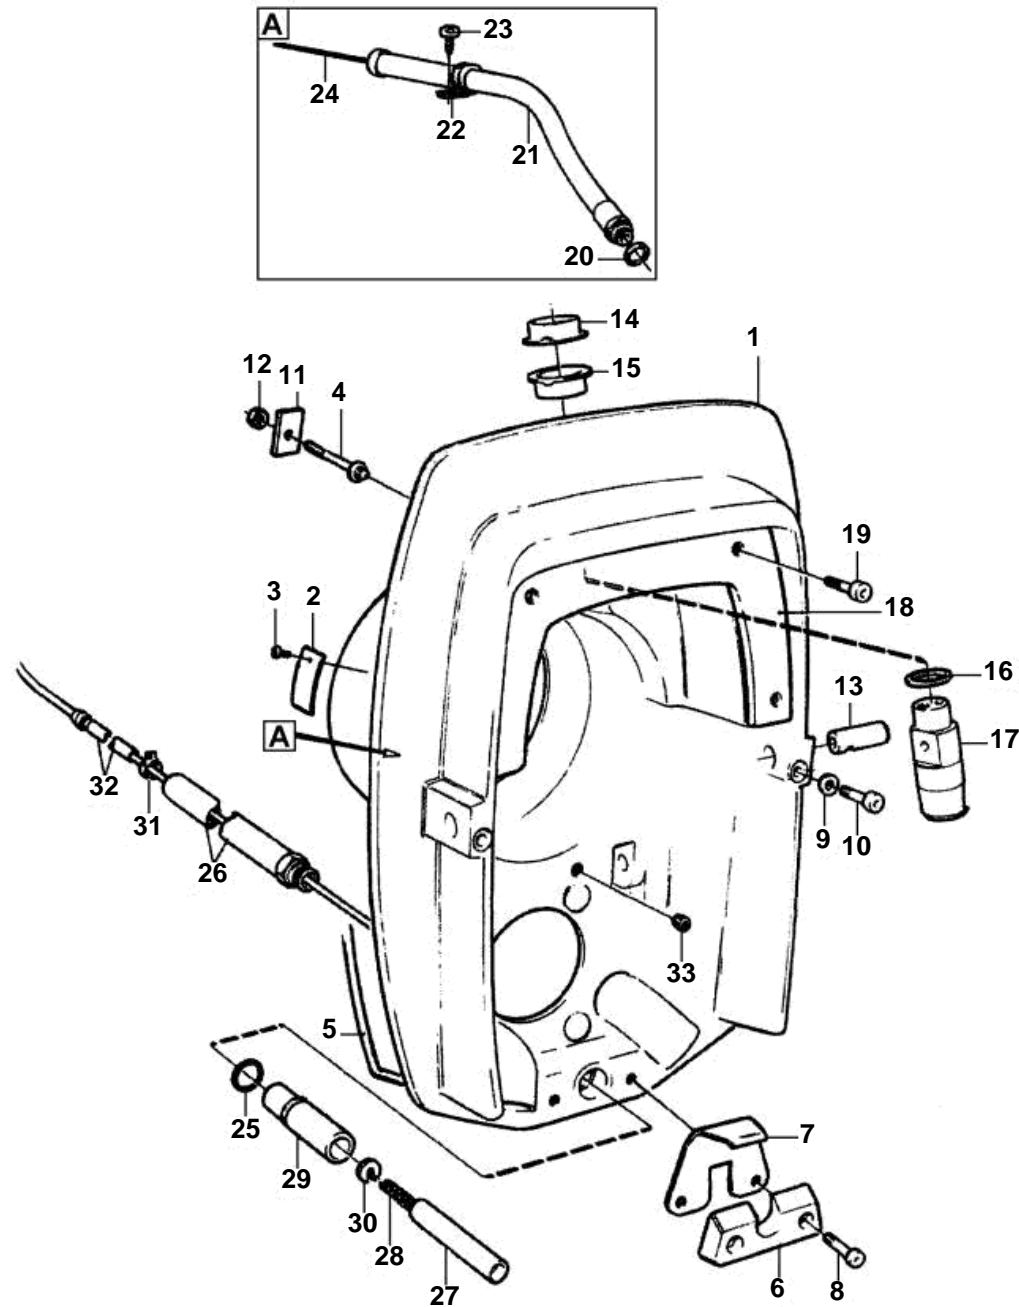

DPX-C -TRANSOM SHIELD WITH MOUNTING COMPONENTS

Upd: 22 NOV 2005

GR950352

7797260 - - 0-0016

**VOLVO
PENTA**

NC PJX-C, PJX-S, SX-C1, SX-CT1, SX-RT1, DP-S, DP-C1, DP-D1, DPX-s, Xact™ STEERING, HS1A

DPX-C -TRANSOM SHIELD WITH MOUNTING COMPONENTS

REF	PART NO.	QTY	DESCRIPTION
1	872662	1	Shield
2	853706	1	• Type plate
3	804269	2	• Drive screw
4	873316	6	Stud
5	852868	X	Sealing strip, L=1750 mm
6	872139	1	Zinc anod
7	872963	1	Support plate
8	946541	2	Screw
9	941670	2	Washer
10	963699	2	Screw
11	852866	6	Washer
12	963108	6	Nut
13	872493	2	Pin
14	854705	1	Bushing
15	854704	1	Bushing
16	977313	1	Sealing ring
17	872956	1	Grommet
18	872971	1	Protection
19	873188	4	Screw
20	897745	1	Gasket
21	839091	1	Hose
22	952635	1	Clamp
23	955512	1	Screw
24		X	CONTROL CABLE
25	979668	1	O-ring
26	872669	1	Protecting hose
27	872667	1	Piston
28	872668	1	Spring
29	873246	1	Pipe
30	872962	1	Washer
31	961662	1	Clamp
32		X	CONTROL CABLE
33	853215	1	Plug