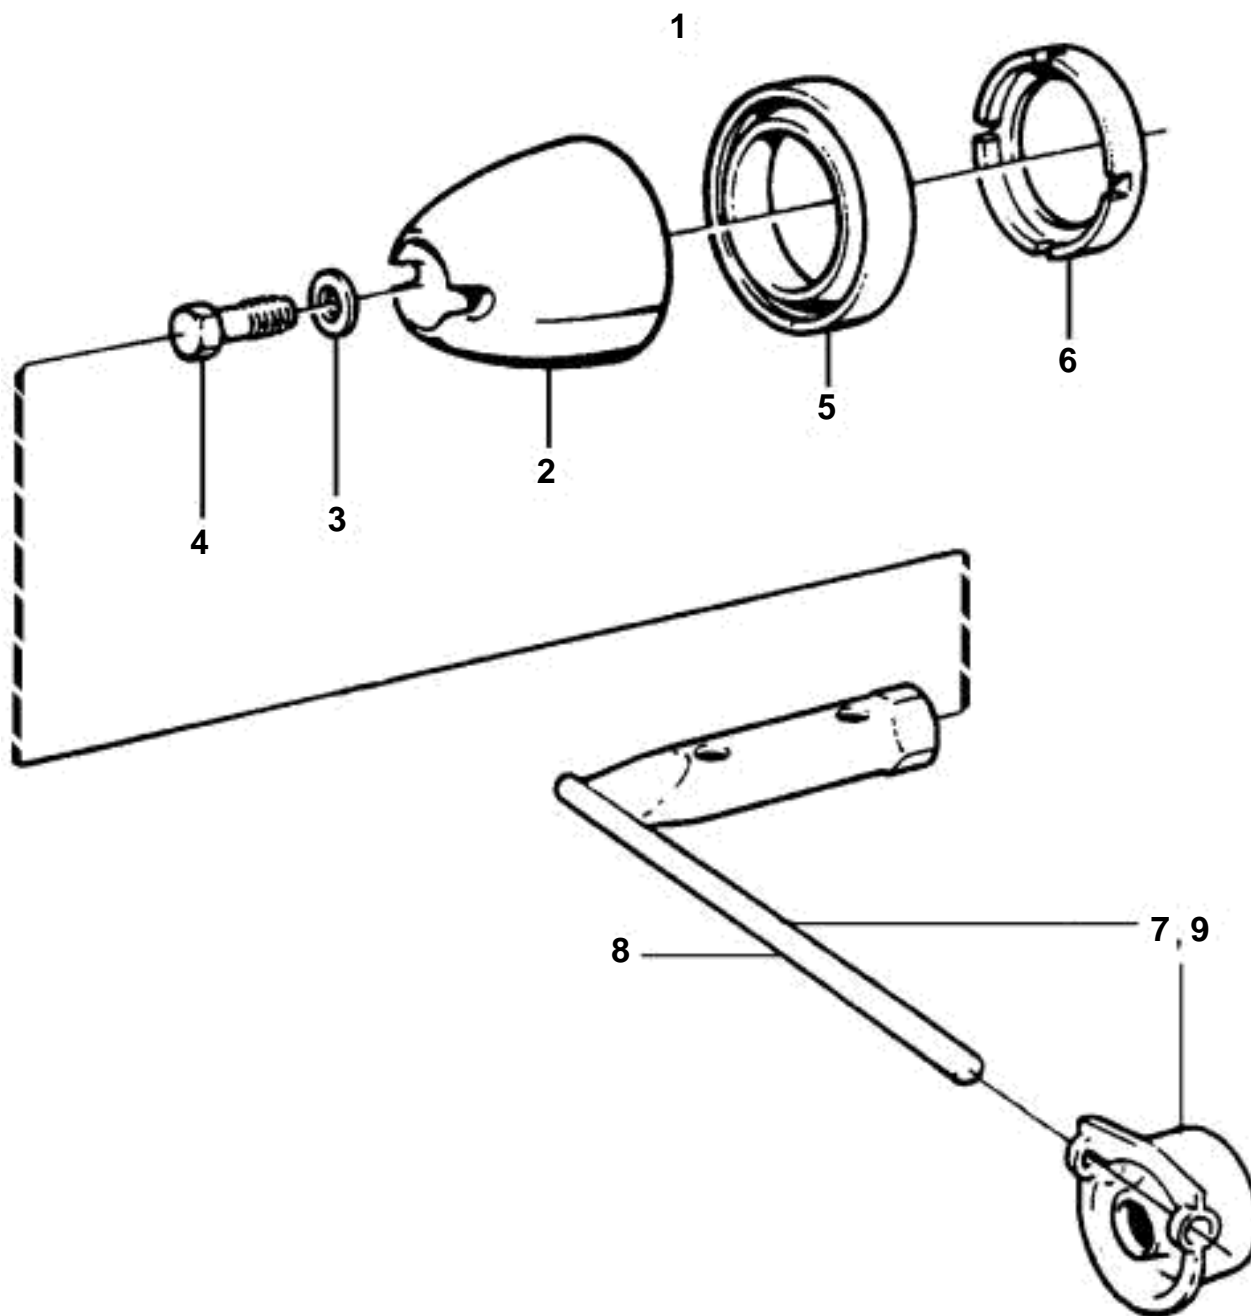

DP, DPX - PROPELLER CONE KIT TOOL, CONE TIGHTENING

DP, DPX - PROPELLER CONE KIT TOOL, CONE TIGHTENING

| REF | PART NO. | QTY | DESCRIPTION | NOTES |
|-----|----------|-----|--------------------|--------------------------------------------|
| 1 | 872549 | 1 | Propeller cone kit | |
| 2 | | 1 | · PROPELLER CONE | |
| 3 | 943194 | 1 | · Washer | |
| 4 | 872546 | 1 | · Lock screw | |
| 5 | 853676 | 1 | · Spacer ring | For diesel engine with Duoprop® drive unit |
| 6 | 854294 | 1 | · Plastic washer | |
| 7 | 873058 | 1 | Tool kit, DPi | |
| 8 | 872773 | 1 | · Tool kit | |
| 9 | 885195 | 1 | Tool kit, DPX | |