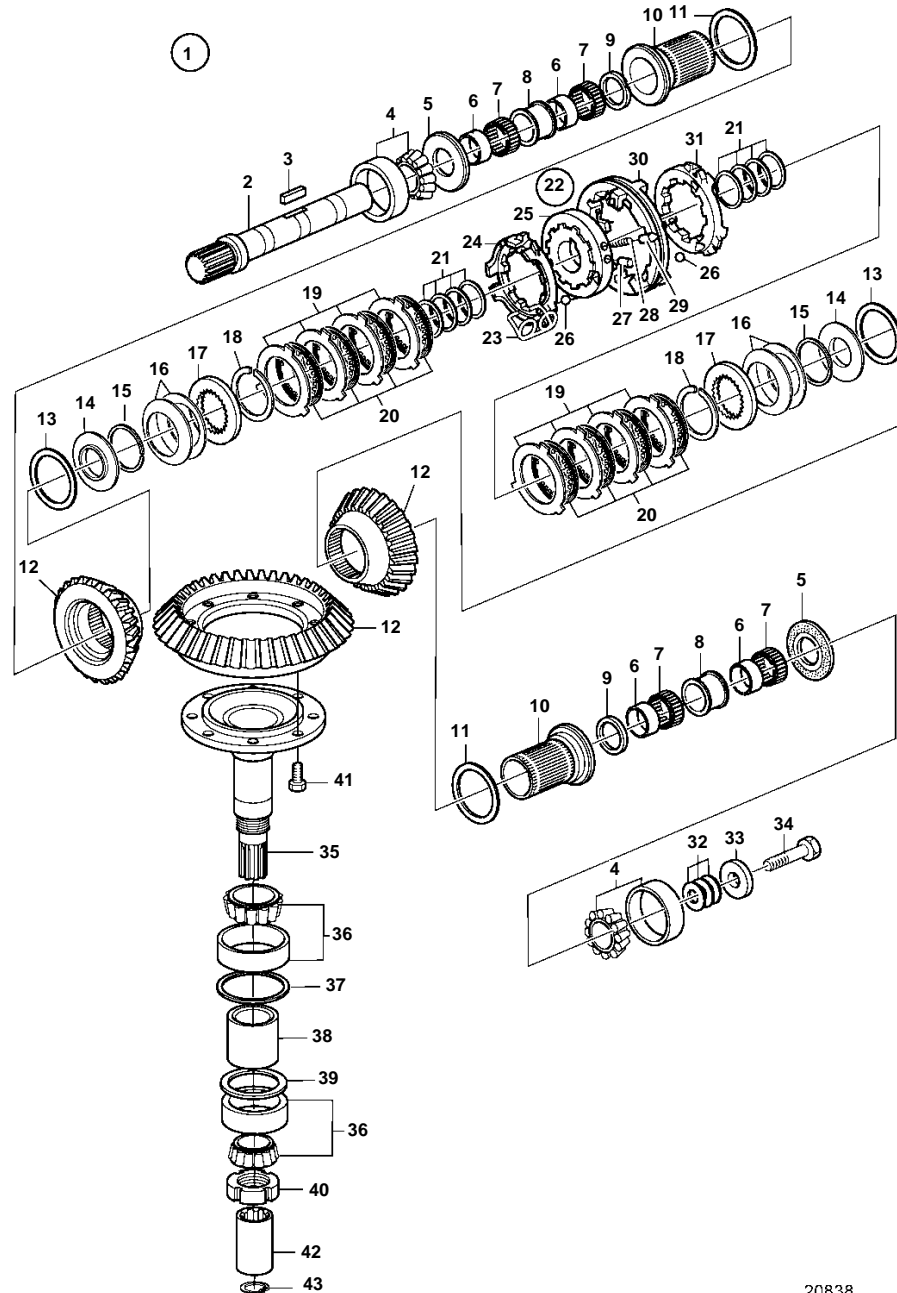

130S-A, 130SR-A

130S-A, 130SR-A

REF	PART NO.	QTY	DESCRIPTION	NOTES
1		1	Shaft	RATIO 2.47:1
2	3808484	1	• Shaft	
3	3582591	2	• Key	
4	183834	2	• Bearing	
5	3582571	2	• Washer	
6	3582904	4	• Bearing race	
7	3582905	4	• Bearing	
8	3582906	2	• Spacer	
9	3588832	2	• Spacer	
10	3582907	2	• Bushing	
11	3582908	X	• Shim	TH = 0,10mm
	3586721	X	• Shim	TH = 0.15mm
	3582911	X	• Shim	TH=0,20mm
	3582910	X	• Shim	TH = 0,30mm
	3586723	X	• Shim	TH = 0,50mm
12	3586547	1	• Gear set	
13	3582566	X	• Shim	TH = 0,10mm
	3582567	X	• Shim	TH = 0.15mm
	3582568	X	• Shim	TH=0,20mm
	3582569	X	• Shim	TH = 0,30mm
	3586724	X	• Shim	TH = 0,50mm
	3586728	X	• Shim	TH = 1,00mm
14		2	• Spacer	
15	3582913	2	• Lock ring	
16	3808598	2	• Disc spring	
17		2	• Support ring	
18	3582917	2	• Lock ring	
19	3582579	8	• Disc	
20	3582578	8	• Disc	
21	3582872	X	• Shim	TH = 0.15mm
	3583430	X	• Shim	TH=0,20mm
	3583429	X	• Shim	TH = 0,30mm
	3582580	X	• Shim	TH=0,40mm
	3582581	X	• Shim	TH = 0,50mm
	3582582	X	• Shim	TH = 0,60mm
	3582583	X	• Shim	TH = 0,70mm
22	3817185	1	• Shift mechanism	
23	3582024	3	• • Spring	
24		1	• • Retainer	
25	3582898	1	• • Hub	
26	3582585	6	• • Ball	
27	3582590	3	• • Pin	
28	3582588	3	• • Spring	
29	3582589	3	• • Pin	
30		1	• • Sleeve	
31		1	• • Retainer	