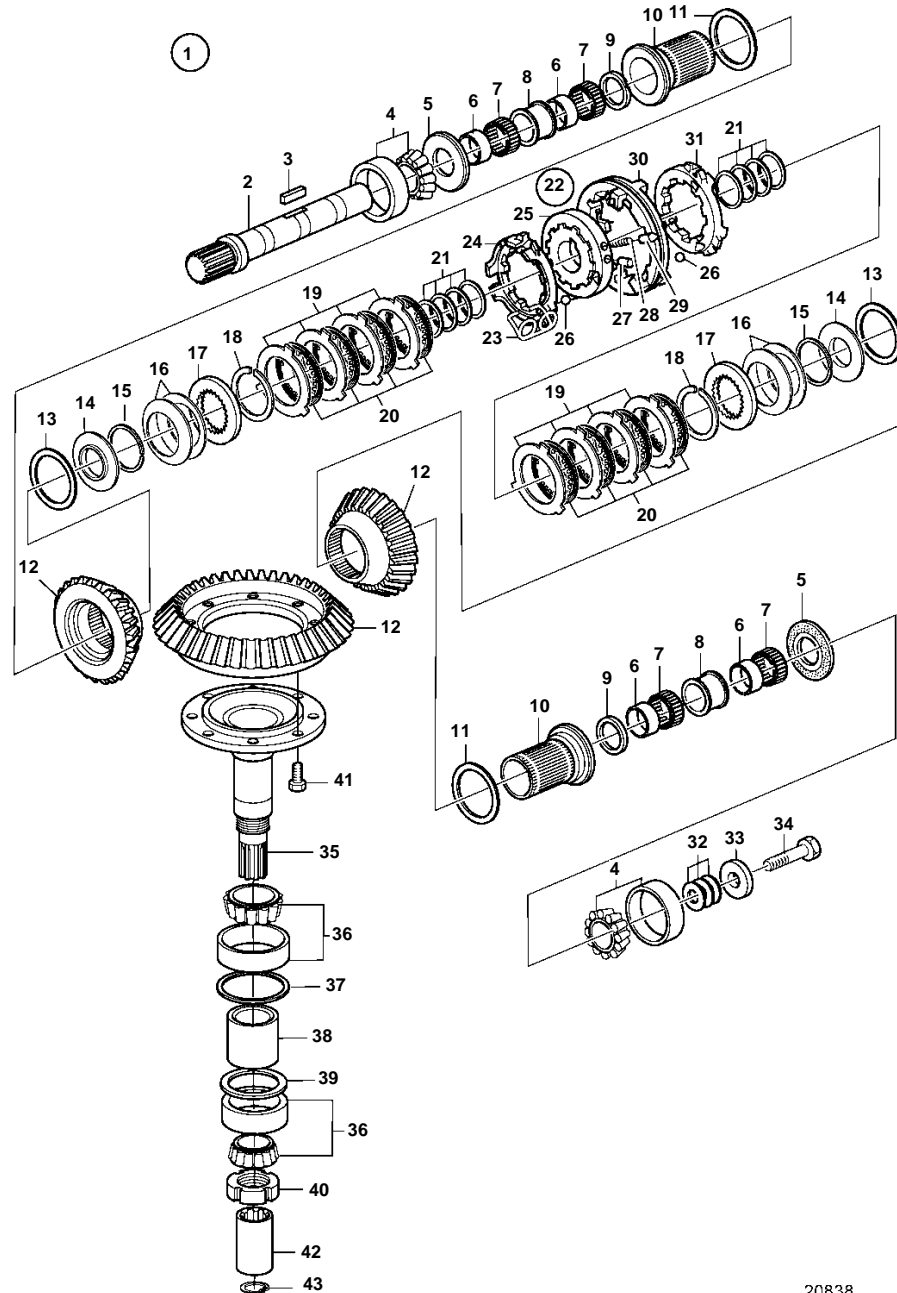

## 130S-A, 130SR-A

REF	PART NO.	QTY	DESCRIPTION	NOTES
1		1	Shaft	RATIO 2.47:1
2	3808484	1	• Shaft	
3	3582591	2	• Key	
4	183834	2	• Bearing	
5	3582571	2	• Washer	
6	3582904	4	• Bearing race	
7	3582905	4	• Bearing	
8	3582906	2	• Spacer	
9	3588832	2	• Spacer	
10	3582907	2	• Bushing	
11	3582908	X	• Shim	TH = 0,10mm
	3586721	X	• Shim	TH = 0.15mm
	3582911	X	• Shim	TH=0,20mm
	3582910	X	• Shim	TH = 0,30mm
	3586723	X	• Shim	TH = 0,50mm
12	3586547	1	• Gear set	
13	3582566	X	• Shim	TH = 0,10mm
	3582567	X	• Shim	TH = 0.15mm
	3582568	X	• Shim	TH=0,20mm
	3582569	X	• Shim	TH = 0,30mm
	3586724	X	• Shim	TH = 0,50mm
	3586728	X	• Shim	TH = 1,00mm
14		2	• Spacer	
15	3582913	2	• Lock ring	
16	3808598	2	• Disc spring	
17		2	• Support ring	
18	3582917	2	• Lock ring	
19	3582579	8	• Disc	
20	3582578	8	• Disc	
21	3582872	X	• Shim	TH = 0.15mm
	3583430	X	• Shim	TH=0,20mm
	3583429	X	• Shim	TH = 0,30mm
	3582580	X	• Shim	TH=0,40mm
	3582581	X	• Shim	TH = 0,50mm
	3582582	X	• Shim	TH = 0,60mm
	3582583	X	• Shim	TH = 0,70mm
22	3817185	1	• Shift mechanism	
23	3582024	3	• • Spring	
24		1	• • Retainer	
25	3582898	1	• • Hub	
26	3582585	6	• • Ball	
27	3582590	3	• • Pin	
28	3582588	3	• • Spring	
29	3582589	3	• • Pin	
30		1	• • Sleeve	
31		1	• • Retainer	