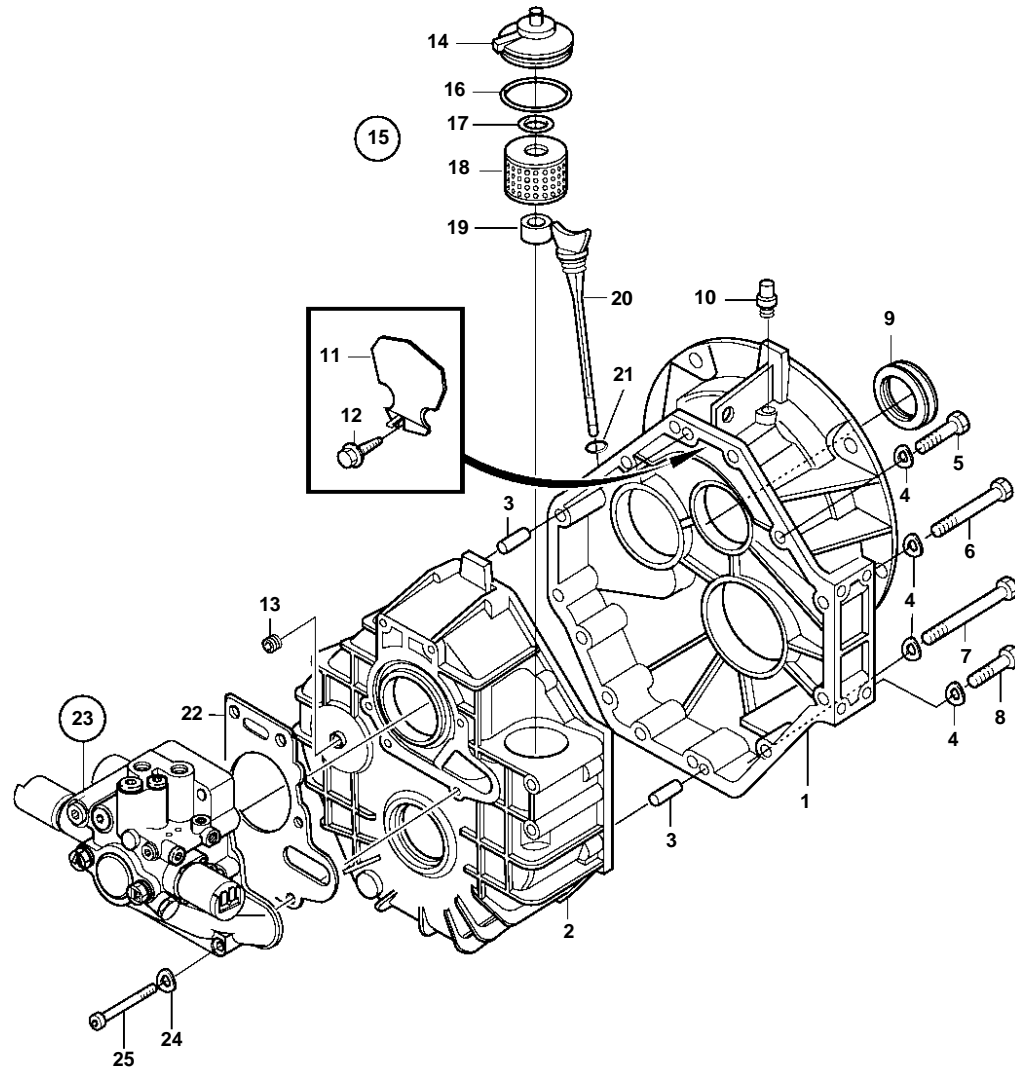

HS63AE-A

HS63AE-A

REF	PART NO.	QTY	DESCRIPTION	SEE SEC.	NOTES
1	3582058	1	Housing		
2	3582060	1	Housing		
3	3582045	2	Pin		
4	941908	12	Spring washer		
5	970948	1	Screw		
6	947790	4	Flange screw		(970958)
7	970963	2	Screw		
8	970949	5	Screw		
9	3582047	1	Seal		
10	3582050	1	Valve		
11	3582073	1	Plate		
12		1	Screw		
13	3581973	1	Plug		
14	3582063	1	Cover		
15	3582069	1	Oil filter		
16	3582065	1	· O-ring		
17	3582064	1	· O-ring		
18		1	· Oil filter		
19	3582049	1	Bushing		
20	3582067	1	Dipstick		
21		1	· O-ring		
22	3582046	1	Gasket		
23	3582188	1	Valve		
				4414	
24	941907	6	Spring washer		
25	955298	6	Screw		