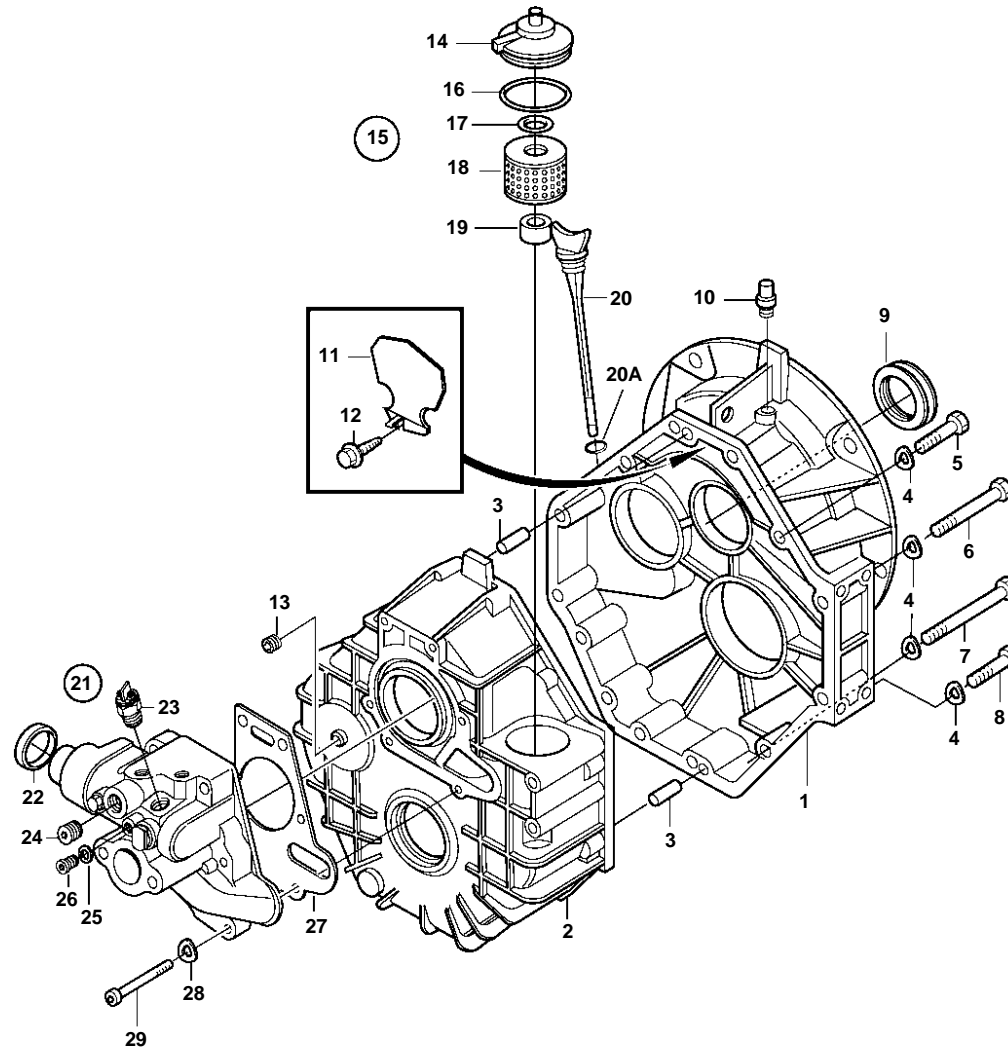

HS63A-A

17948

HS63A-A

REF	PART NO.	QTY	DESCRIPTION		NOTES
1	3582058	1	Housing		
2	3582060	1	Housing	SO	
3	3582045	2	Pin		
4	941908	12	Spring washer		
5	970948	1	Screw		
6	947790	4	Flange screw		(970958)
7	970963	2	Screw		
8	970949	5	Screw		
9	3582047	1	Seal		
10	3582050	1	Valve		
11	3582073	1	Plate		
12	3582245	1	Screw	SO	
13	3581973	1	Plug		
14	3582063	1	Cover		
15	3582069	1	Oil filter		
16	3582065	1	· O-ring		
17	3582064	1	· O-ring		
18		1	· Oil filter		
19	3582049	1	Bushing		
20	3582067	1	Dipstick		
20A		1	· O-ring		
21	3582054	1	Pump		
22	3582053	1	· Bushing		
23	873948	1	· Switch		
24	968145	1	· Plug		
25	957173	1	· Gasket		
26	3582248	1	· Plug		
27	3582046	1	Gasket		
28	941907	6	Spring washer		
29	955298	6	Screw		