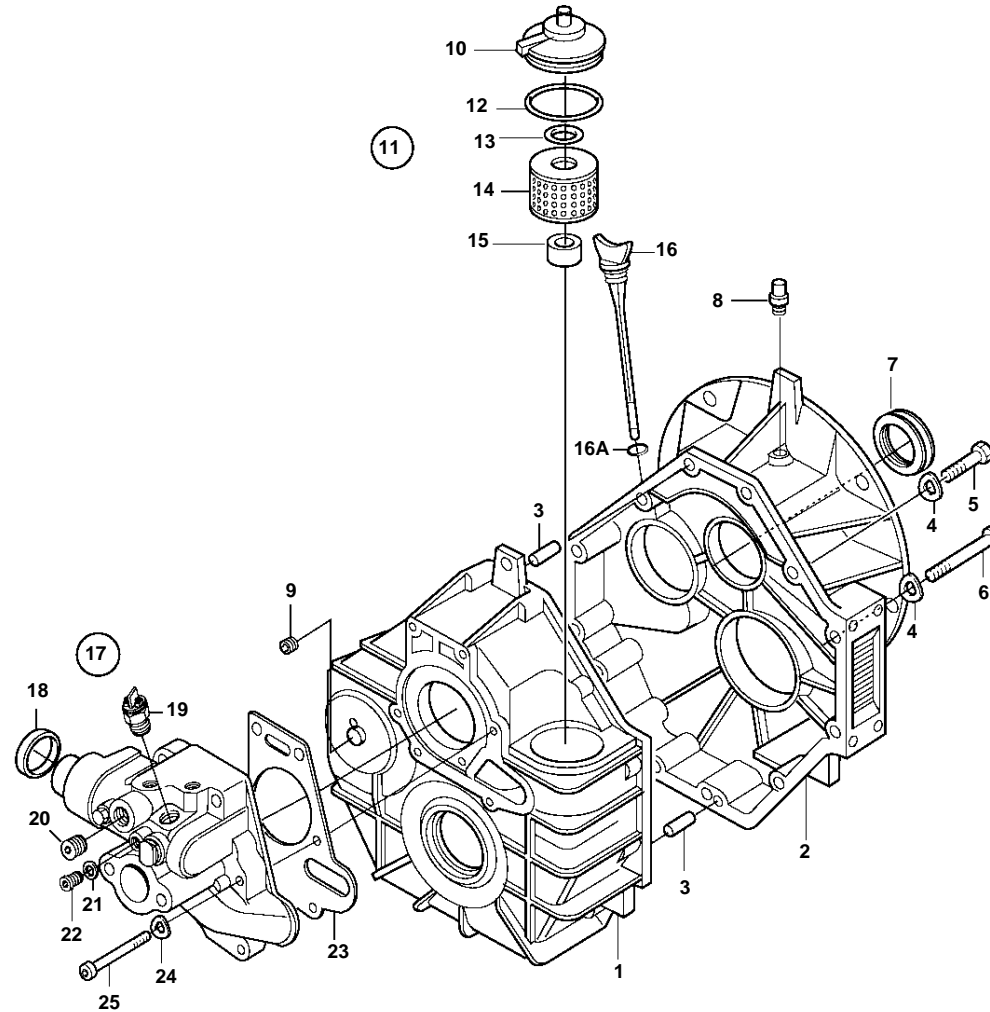

HS45A-A

17201

## HS45A-A

REF	PART NO.	QTY	DESCRIPTION		NOTES
1	3582059	1	Housing	SO	
2	3582057	1	Housing		
3	3582044	2	Pin		
4	941908	12	Spring washer		
5	970949	8	Screw		
6	947790	4	Flange screw		(970958)
7	3582047	1	Seal		
8	3582050	1	Valve		
9	3581973	1	Plug		
10	3582063	1	Cover		
11	3582069	1	Oil filter, kit		
12	3582065	1	· O-ring		
13	3582064	1	· O-ring		
14		1	· Oil filter		
15	3582049	1	Bushing		
16	3582067	1	Dipstick		
16A		1	· O-ring		
17	3582054	1	Pump		
18	3582053	1	· Bushing		
19	873948	1	· Switch		
20	968145	1	· Plug		
21	957173	1	· Gasket		
22	3582248	1	· Plug		
23	3582046	1	Gasket		
24	941907	6	Spring washer		
25	955298	6	Screw		