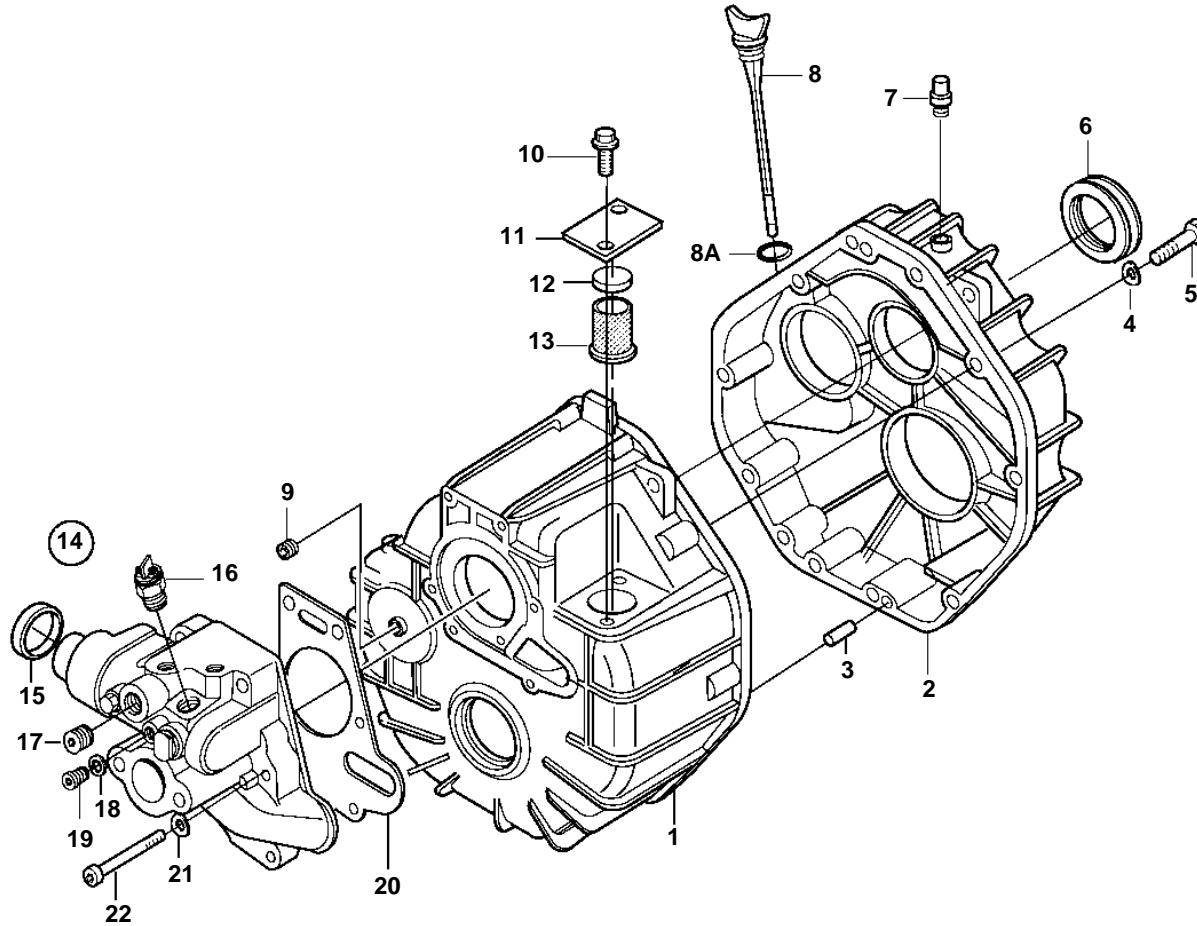

HS25A-A

18376

HS25A-A

REF	PART NO.	QTY	DESCRIPTION		NOTES
1	3582192	1	Housing	SO	
2	3582193	1	Housing	SO	RATIO 2.71:1
3	3582045	2	Pin		
4	941908	10	Spring washer		
5	970949	10	Screw		
6	3582047	1	Seal		
7	3582050	1	Valve		
8	3582201	1	Dipstick		
8A	3582203	1	· O-ring		
9	3581973	1	Plug		
10	945444	2	Flange screw		
11	3582200	1	Cover		
12	3582205	1	Seal		
13	3581747	1	Oil filter		
14	3582191	1	Valve		
15	3582053	1	· Bushing		
16	873948	1	· Switch		
17	968145	1	· Plug		
18	957173	1	· Gasket		
19	3582248	1	· Plug	SO	
20	3582046	1	Gasket		
21	941908	6	Spring washer		
22	955298	6	Screw		