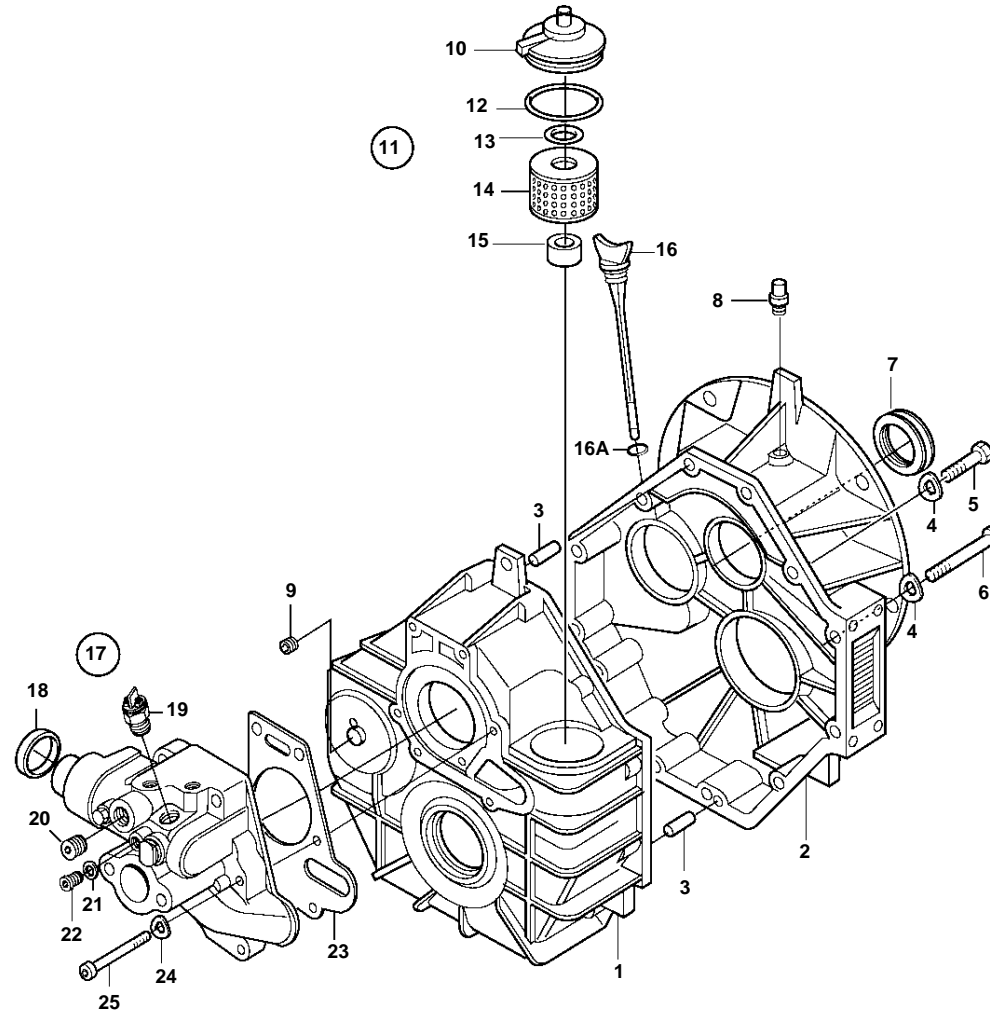

HS45A-A

17201

## HS45A-A

REF	PART NO.	QTY	DESCRIPTION		NOTES
1	3582059	1	Housing	SO	
2	3582056	1	Housing		
3	3582044	2	Pin		
4	941908	12	Spring washer		
5	970949	8	Screw		
6	947790	4	Flange screw		(970958)
7	3582047	1	Seal		
8	3582050	1	Valve		
9	3581973	1	Plug		
10	3582063	1	Cover		
11	3582069	1	Oil filter, kit		
12	3582065	1	· O-ring		
13	3582064	1	· O-ring		
14		1	· Oil filter		
15	3582049	1	Bushing		
16	3582067	1	Dipstick		
16A		1	· O-ring		
17	3582054	1	Pump		
18	3582053	1	· Bushing		
19	873948	1	· Switch		
20	968145	1	· Plug		
21	957173	1	· Gasket		
22	3582248	1	· Plug		
23	3582046	1	Gasket		
24	941907	6	Spring washer		
25	955298	6	Screw		