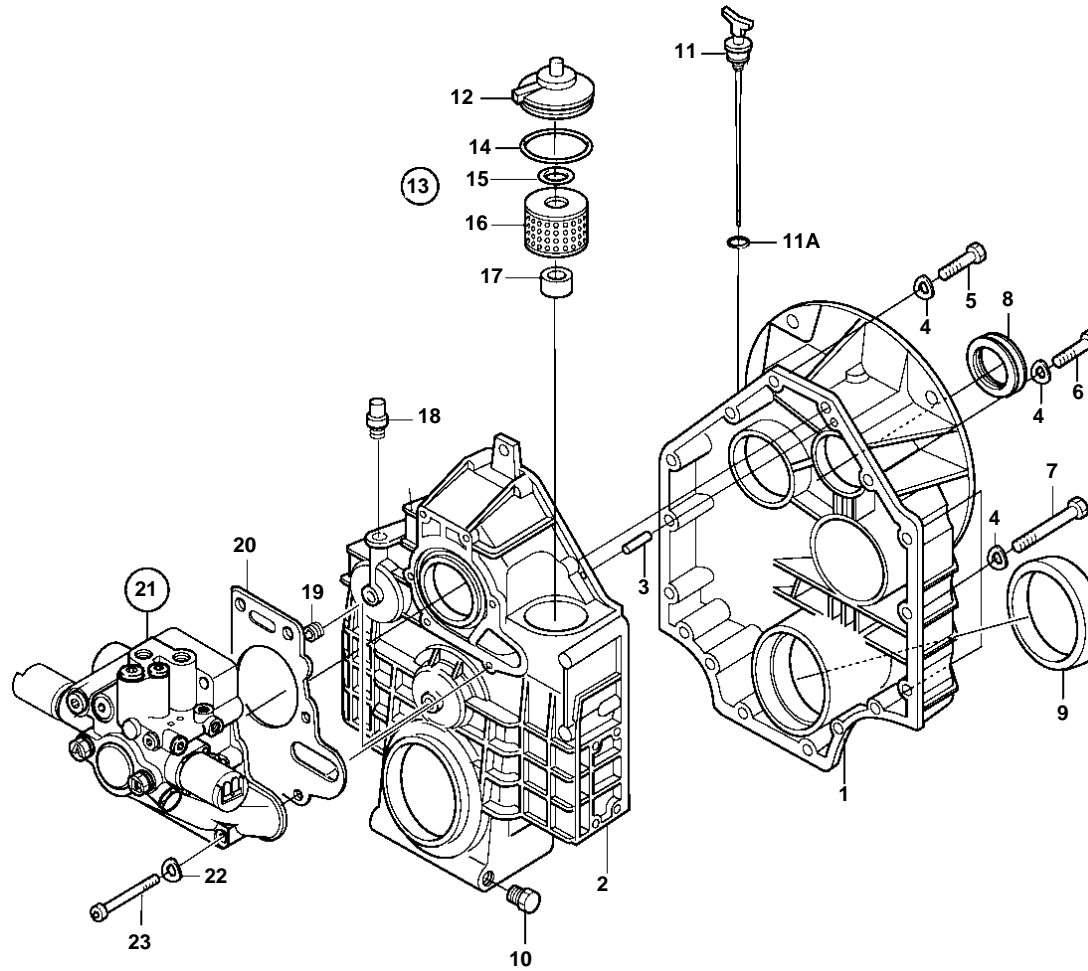

HS63VE-A

17902

HS63VE-A

REF	PART NO.	QTY	DESCRIPTION	SEE SEC.	NOTES
1	3582221	1	Housing		
2	3582222	1	Housing		
3	3582045	2	Pin		
4	941907	16	Spring washer		
5	970949	11	Screw		
6	970948	1	Screw		
7	947790	4	Flange screw		(970958)
8	3582047	1	Seal		
9	3582229	1	Seal		
10	479977	1	Plug		
11	3582224	1	Dipstick		
11A		1	· O-ring		
12	3582063	1	Cover		
13	3582069	1	Oil filter, kit		
14	3582065	1	· O-ring		
15	3582064	1	· O-ring		
16		1	· Oil filter		
17	3582049	1	Bushing		
18	3582050	1	Valve		
19	3581973	2	Plug		
20	3582046	1	Gasket		
21	3582188	1	Valve		
				4414	
22	941907	6	Spring washer		
23	955298	6	Screw		