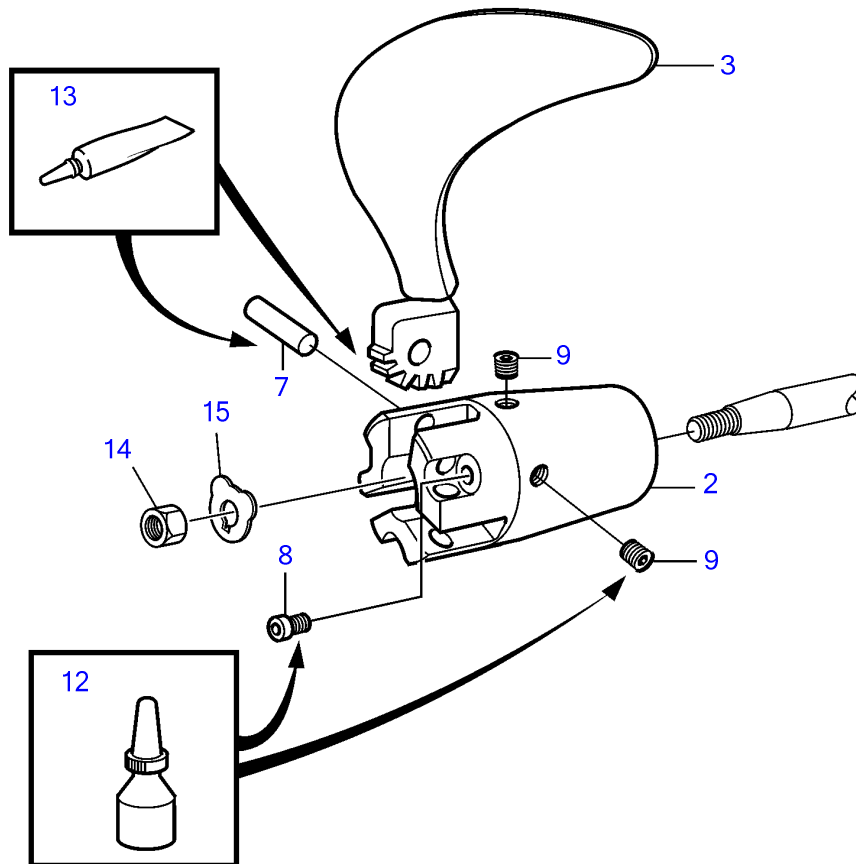

MS10A-A, MS10A-B, MS10L-A, MS10L-B, MS15A-A, MS15A-B, MS15L-A, MS15L-B, MS25A-A, MS25L-A

MS10A-A, MS10A-B, MS10L-A, MS10L-B, MS15A-A, MS15A-B, MS15L-A, MS15L-B, MS25A-A, MS25L-A

REF	PART NO.	QTY	DESCRIPTION	SEE SEC.	NOTES
1	3858955	1	Hub kit		S-drive (3858284)
			• Bulletin P-44-7-12	P-44-7-12-EN	Part Numbers on 3-bladed Folding Propellers
2	3583424	1	Hub kit		Shaft 25mm (3581262)
	3583425	1	Hub kit		Shaft 30mm (3581263)
	3583426	1	Hub kit		Shaft 1" (3581484)
	3583427	1	Hub kit		Shaft 1 1/4" (3581485)
3	3583382	1	Propeller blade kit		Left 14x9 (3581249)
			• Bulletin P-44-7-12	P-44-7-12-EN	Part Numbers on 3-bladed Folding Propellers
3	3583383	1	Propeller blade kit		Left 16x10 (3581250)
	3583384	1	Propeller blade kit		Left 15x10 (3581251)
	3583385	1	Propeller blade kit		Left 16x10 (3581252)
	3583386	1	Propeller blade kit		Left 16x11 (3581253)
	3583387	1	Propeller blade kit		Left 17x11 (3581254)
	3583388	1	Propeller blade kit		Left 17x12 (3581255)
	3583389	1	Propeller blade kit		Left 18x12 (3581256)
	3583390	1	Propeller blade kit		Left 18x13 (3581257)
	3583391	1	Propeller blade kit		Left 18x14 (3581258)
	3583392	1	Propeller blade kit		Left 18x15
	3584031	1	Propeller blade kit		Left 18x16
	3583393	1	Propeller blade kit		Left 19x16
	3583409	1	Propeller blade kit		Right 14x7
	3583410	1	Propeller blade kit		Right 14x8
	3583411	1	Propeller blade kit		Right 14x9 (3581807)
	3583412	1	Propeller blade kit		Right 15x9 (3581808)
	3583413	1	Propeller blade kit		Right 15x10 (3581809)
	3583414	1	Propeller blade kit		Right 16x10 (3581810)
	3583415	1	Propeller blade kit		Right 16x11 (3581811)
	3583416	1	Propeller blade kit		Right 17x11 (3581812)
	3583417	1	Propeller blade kit		Right 17x12 (3581813)
	3583418	1	Propeller blade kit		Right 18x12 (3581814)
	3583419	1	Propeller blade kit		Right 18x13 (3581815)
	3583420	1	Propeller blade kit		Right 18x14 (3581816)
4	3584466	1	Propeller nut		Included in hub kit, (3851993)
5	3851994	1	Lock washer		Included in hub kit
6	946730	1	Hexagon screw		Included in hub kit
7	3581243	3	Shaft		Included in hub kit
8	963695	3	Hex. socket screw		Included in hub kit
9	3581246	3	Screw		Included in hub kit
10	3858399	1	Zinc anode kit		Included in hub kit
	3858400	1	Magnesium anode kit		
11	963677	3	• Hex. socket screw		
12	1161053	1	Locking fluid		10ml, Included in hub kit
13	828250	1	Lubricating grease		25G, Included in propeller blade kit
			• Bulletin P-18-4-6	P-18-4-6-EN	Water resistant grease for grease gun
14	873473	1	Nut		M16
	873486	1	Nut		M20
15	873475	1	Tab washer		M16
	873488	1	Tab washer		M20