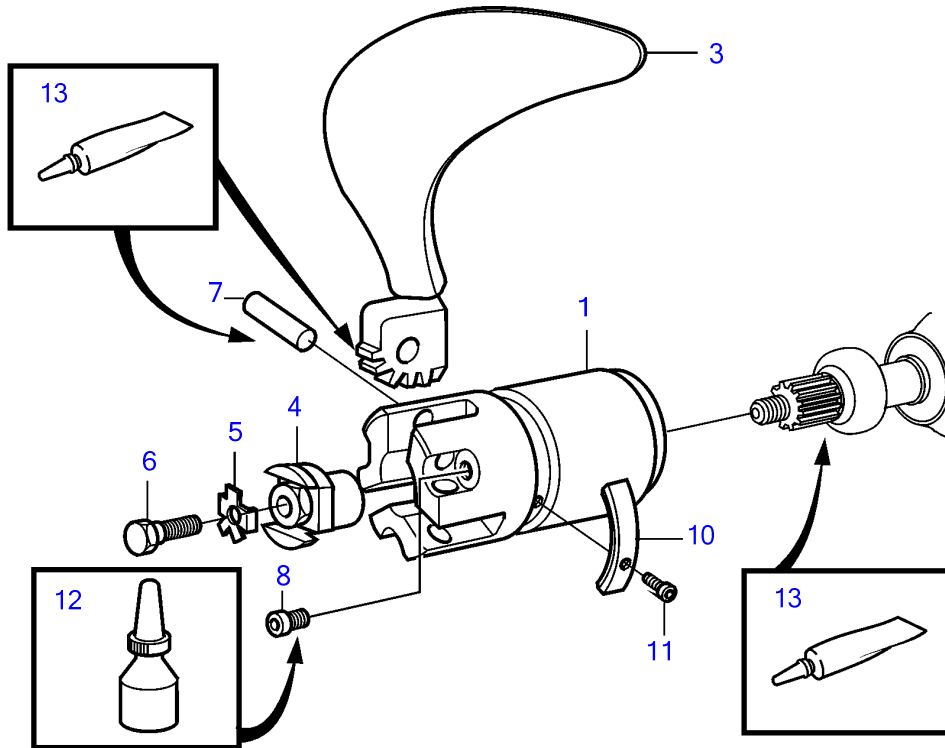

MS10A-A, MS10A-B, MS10L-A, MS10L-B, MS15A-A, MS15A-B, MS15L-A, MS15L-B, MS25A-A, MS25L-A

MS10A-A, MS10A-B, MS10L-A, MS10L-B, MS15A-A, MS15A-B, MS15L-A, MS15L-B, MS25A-A, MS25L-A

REF	PART NO.	QTY	DESCRIPTION	SEE SEC.	NOTES
1	3858955	1	Hub kit		S-drive (3858284)
			• Bulletin P-44-7-12	P-44-7-12-EN	Part Numbers on 3-bladed Folding Propellers
2	3583424	1	Hub kit		Shaft 25mm (3581262)
	3583425	1	Hub kit		Shaft 30mm (3581263)
	3583426	1	Hub kit		Shaft 1" (3581484)
	3583427	1	Hub kit		Shaft 1 1/4" (3581485)
3	3583382	1	Propeller blade kit		Left 14x9 (3581249)
			• Bulletin P-44-7-12	P-44-7-12-EN	Part Numbers on 3-bladed Folding Propellers
3	3583383	1	Propeller blade kit		Left 16x10 (3581250)
	3583384	1	Propeller blade kit		Left 15x10 (3581251)
	3583385	1	Propeller blade kit		Left 16x10 (3581252)
	3583386	1	Propeller blade kit		Left 16x11 (3581253)
	3583387	1	Propeller blade kit		Left 17x11 (3581254)
	3583388	1	Propeller blade kit		Left 17x12 (3581255)
	3583389	1	Propeller blade kit		Left 18x12 (3581256)
	3583390	1	Propeller blade kit		Left 18x13 (3581257)
	3583391	1	Propeller blade kit		Left 18x14 (3581258)
	3583392	1	Propeller blade kit		Left 18x15
	3584031	1	Propeller blade kit		Left 18x16
	3583393	1	Propeller blade kit		Left 19x16
	3583409	1	Propeller blade kit		Right 14x7
	3583410	1	Propeller blade kit		Right 14x8
	3583411	1	Propeller blade kit		Right 14x9 (3581807)
	3583412	1	Propeller blade kit		Right 15x9 (3581808)
	3583413	1	Propeller blade kit		Right 15x10 (3581809)
	3583414	1	Propeller blade kit		Right 16x10 (3581810)
	3583415	1	Propeller blade kit		Right 16x11 (3581811)
	3583416	1	Propeller blade kit		Right 17x11 (3581812)
	3583417	1	Propeller blade kit		Right 17x12 (3581813)
	3583418	1	Propeller blade kit		Right 18x12 (3581814)
	3583419	1	Propeller blade kit		Right 18x13 (3581815)
	3583420	1	Propeller blade kit		Right 18x14 (3581816)
4	3584466	1	Propeller nut		Included in hub kit, (3851993)
5	3851994	1	Lock washer		Included in hub kit
6	946730	1	Hexagon screw		Included in hub kit
7	3581243	3	Shaft		Included in hub kit
8	963695	3	Hex. socket screw		Included in hub kit
9	3581246	3	Screw		Included in hub kit
10	3858399	1	Zinc anode kit		Included in hub kit
	3858400	1	Magnesium anode kit		
11	963677	3	• Hex. socket screw		
12	1161053	1	Locking fluid		10ml, Included in hub kit
13	828250	1	Lubricating grease		25G, Included in propeller blade kit
			• Bulletin P-18-4-6	P-18-4-6-EN	Water resistant grease for grease gun
14	873473	1	Nut		M16
	873486	1	Nut		M20
15	873475	1	Tab washer		M16
	873488	1	Tab washer		M20