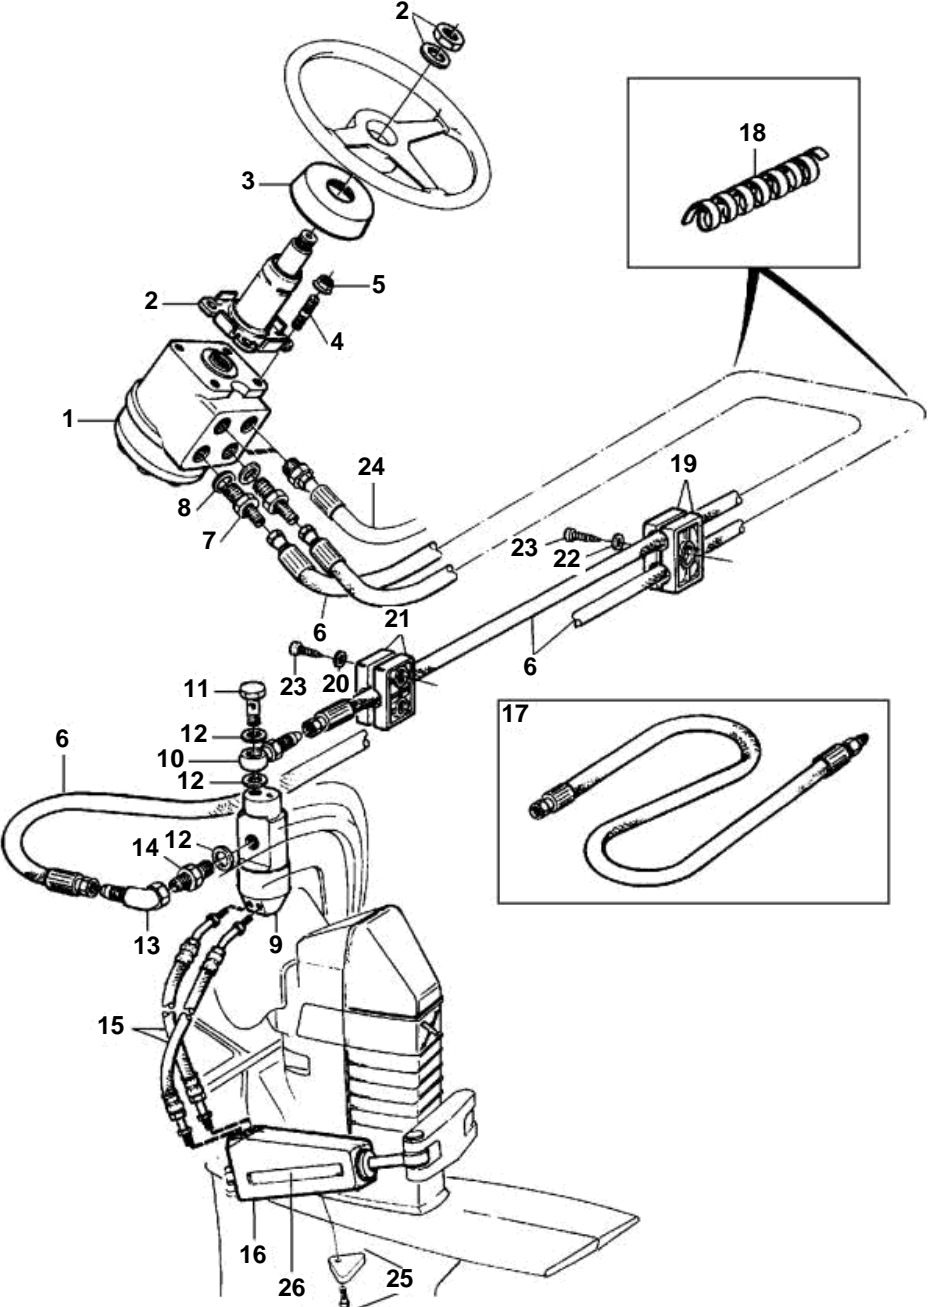

DPX - XACT™ STEERING & STEERING CYLINDERS (SINGLE INSTALLATION)

Upd: 22 NOV 2005

GR950363

7797430 - - 0-0027

DPX - XACT™ STEERING & STEERING CYLINDERS (SINGLE INSTALLATION)

REF	PART NO.	QTY	DESCRIPTION	NOTES
1	872155	1	Control unit	
2	872157	1	Retainer	
3	873357	1	Cover	
4	924085	4	Stud	
5	971095	4	Nut	
6	872158	2	Hose, L = 6000 mm	
7	873340	2	Nipple	
8	873341	2	Washer	
9	872956	1	Grommet	
10	873325	1	Banjo nipple	
11	873326	1	Hollow screw	
12	873327	3	Washer	
13	873328	1	Elbow nipple	
14	873329	1	Nipple	
15	872593	4	Hose	
16	873231	2	Steering cylinder	Mounted on intermediate housing of DPX drive unit
17	872169	1	Hydraulic hose, L = 1000 mm	
18	873331	1	Coil, L = 500 mm	
19	873335	1	Clamp	
20	873337	1	Washer	
21	873336	1	Clamp	
22	873338	1	Washer	
23	873339	3	Screw	
24	872158	2	Hose, For servo pumps	
25	872793	2	Zinc anode kit	
	872675	2	· Zinc anod	
	963683	2	· Screw	
26	872965	2	Decal, Steering cylinder	

7797430 - - 0-0027

GR950363

Upd: 22 NOV 2005